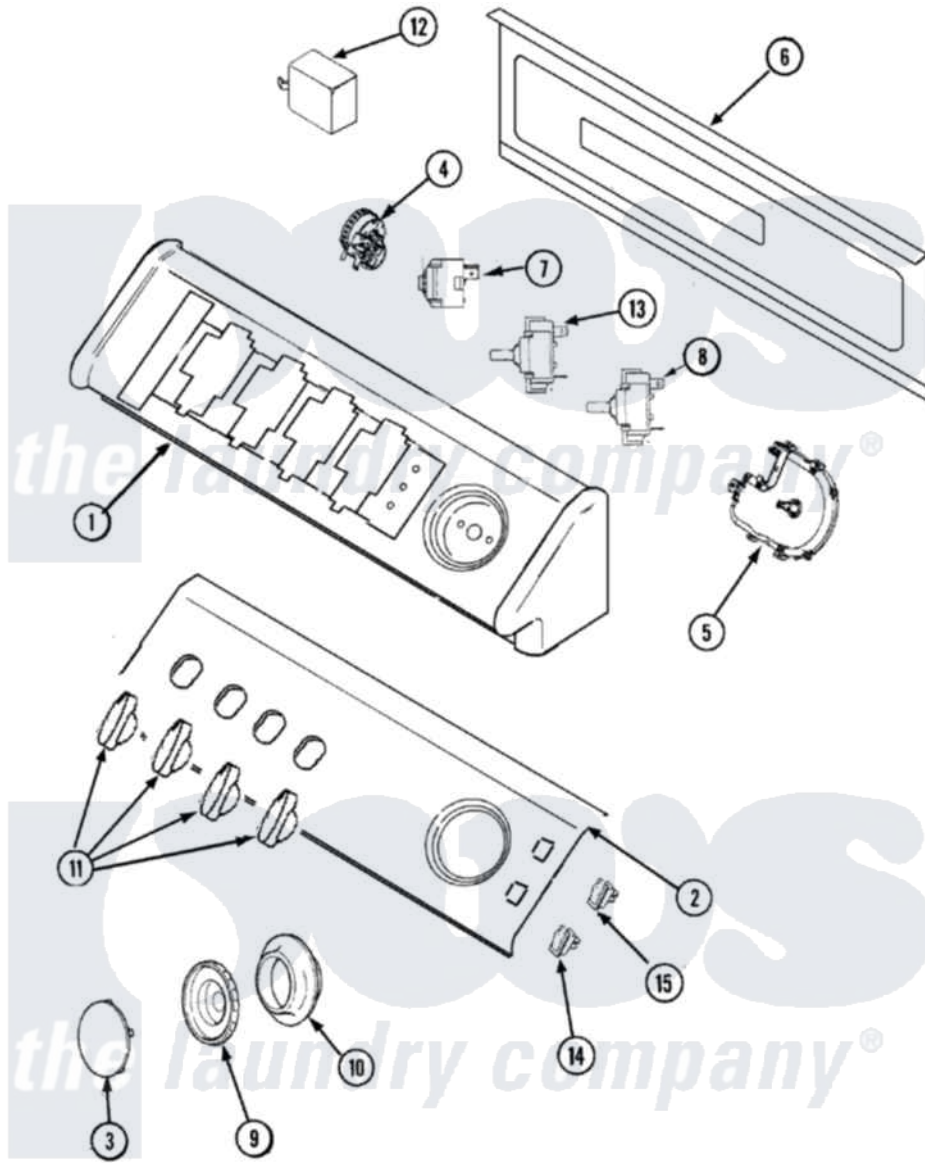

Maytag SAV405DAWW 02 - CONTROL PANEL

Maytag [Residential Maytag SAV405DAWW Washer Parts](#) Parts Diagram 02 - CONTROL PANEL
 Click on the part number to view part

Item	Original Part Number	Replaced By	Status	Part Description
1	27001110		Not Available	CONSOLE (WHT)
2	33001855	33002917		Screw, No.10-16
"	27001050			Facia Ground Wire Assembly
"	27001159			Facia
3	27001112	27001087		Knob, Cap
4	27001127	27001203		Switch, Pressure
5	27001113			Timer
6	27001051			Back Panel, Hood/Console
7	27001103			Switch, Rotary
8	27001154			Switch, Temperature
9	27001090	22003993		Timer Knob
10	22002997			Pin, Locking
"	27001092		Not Available	SKIRT, TIMER KNOB
11	27001126			Knob, Selector
12	33001623			Buzzer, Non-Adjustable
13	27001114			Switch, Rotary

14 [22003981](#)
15 22003977 [74010226](#)
16 [27001142](#)

Switch, Momentary Rocker
Switch, Rocker W/Shield
Cord, Power