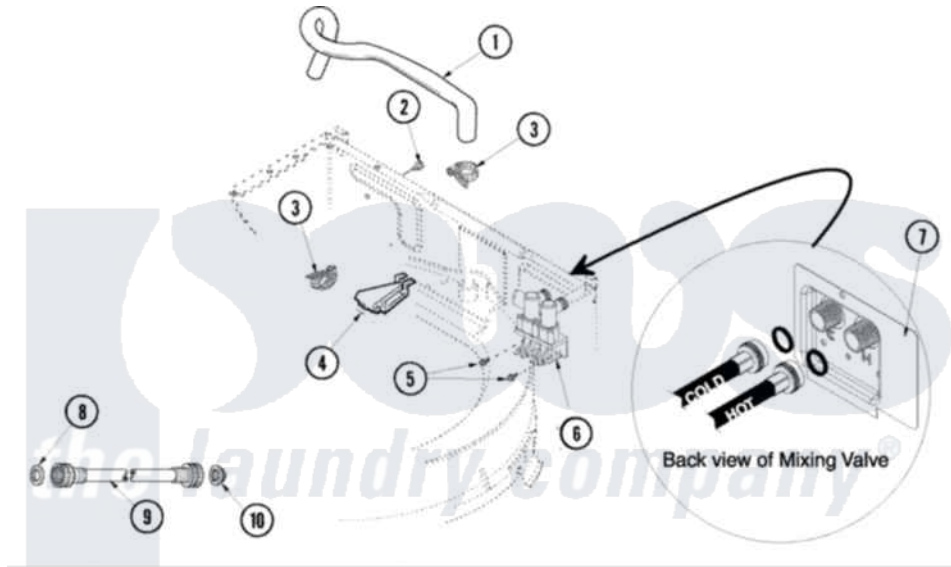

Maytag SAV405DAWW 03 - MIXING VALVE AND HOSES

Maytag [Residential Maytag SAV405DAWW Washer Parts](#) Parts Diagram 03 - MIXING VALVE AND HOSES
 Click on the part number to view part

Item	Original Part Number	Replaced By	Status	Part Description
1	27001145			Hose, Mixing Valve To Tub
2	503661	27001200		Screw
3	25-7867	596669		Clamp, Manifold
4	27001178			Harness, Flume
"	21001854			Flume Assembly
5	501086	90767		Screw, 8A X 3/8 HeX Washer Head Tapping
6	27001146			Valve, Mixing E2
7	40098801			Plate, Mixing Value
8	20290	Y013783		Washer, Inlet Hose
9	33-7891	89503		Hose-Inlet
"	35-0874	76313		Hosefill
10	22002960			Strainer, Washer Inlet
11	40053901			Hose, Drain
12	22003814			Retainer, Drain Hose
13	40008101			Adapter, Standpipe
14	33489	8539404		Tie-Wire

15	40058501	Relief, Strain Drain	
16	36014	Clip, Retainer-Hose	
17	36801	596669	Clamp, Manifold
18	40094201	Hose, Tub To Pump	
19	40044901	Stand, Hose	