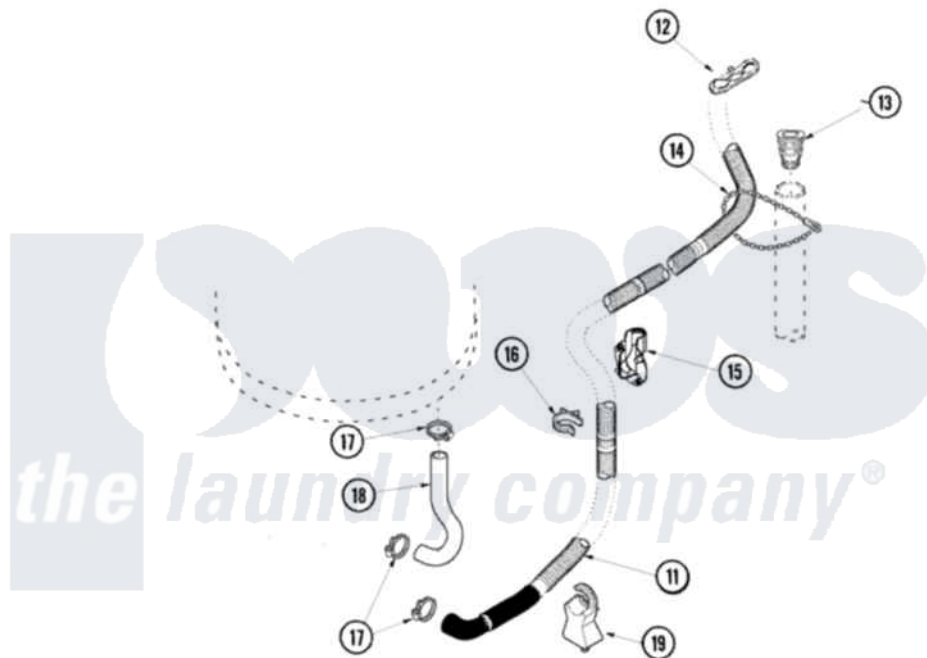

Maytag SAV405DAWW 03 - MIXING VALVE AND HOSES

Maytag [Residential Maytag SAV405DAWW Washer Parts](#) Parts Diagram 03 - MIXING VALVE AND HOSES
 Click on the part number to view part

Item	Original Part Number	Replaced By	Status	Part Description
1	27001145			Hose, Mixing Valve To Tub
2	503661	27001200		Screw
3	25-7867	596669		Clamp, Manifold
4	27001178			Harness, Flume
"	21001854			Flume Assembly
5	501086	90767		Screw, 8A X 3/8 HeX Washer Head Tapping
6	27001146			Valve, Mixing E2
7	40098801			Plate, Mixing Value
8	20290	Y013783		Washer, Inlet Hose
9	33-7891	89503		Hose-Inlet
"	35-0874	76313		Hosefill
10	22002960			Strainer, Washer Inlet
11	40053901			Hose, Drain
12	22003814			Retainer, Drain Hose
13	40008101			Adapter, Standpipe
14	33489	8539404		Tie-Wire

15	40058501	Relief, Strain Drain	
16	36014	Clip, Retainer-Hose	
17	36801	596669	Clamp, Manifold
18	40094201	Hose, Tub To Pump	
19	40044901	Stand, Hose	