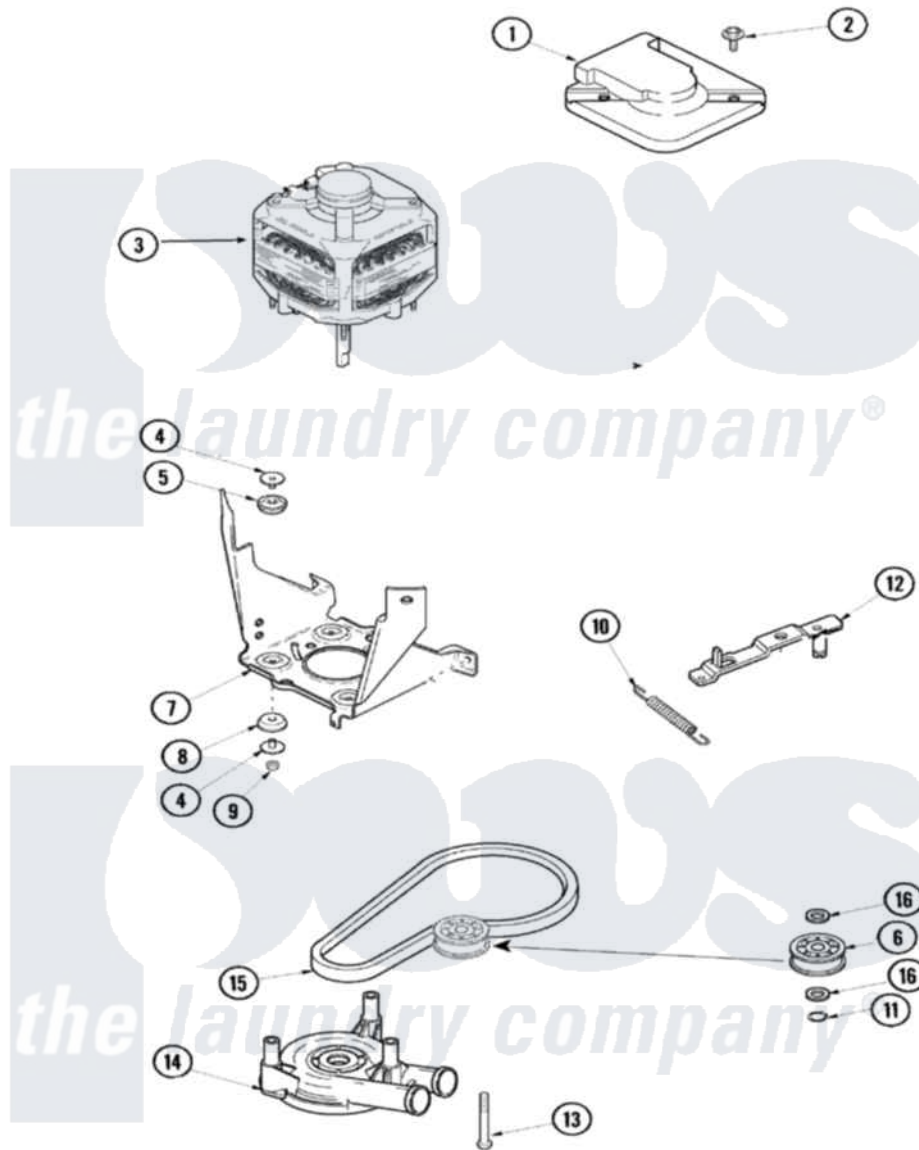

Maytag SAV405DAWW 04 - MOTOR, PUMP AND IDLER ASSEMBLY

Maytag [Residential Maytag SAV405DAWW Washer Parts](#) Parts Diagram 04 - MOTOR, PUMP AND IDLER ASSEMBLY

[Click on the part number to view part](#)

Item	Original Part Number	Replaced By	Status	Part Description
1	40112301			Shield, Motor
2	40046701	4312464		Screw
3	27001055	27001215		Motor W/Pulley
4	40053701			Post, Isolator
5	40053801			Mount, Motor Upper
6	40038901			Screw, 1/4-20
"	40045001			Idler Pulley Assembly
"	27001225			Nut, Jam Mid Lock 1/4-20
7	40015502		Not Available	BRACKET, MOTOR MOUNT
8	40054301			Mount, Motor Lower
9	40095101	Y707702		Locknut
10	40061401			Spring, Idler Lever
11	23748			Ring, Retaining
12	27001028			Idler Lever Assembly
13	40063701			Screw, 10-16 x 1.75
14	27001024	285655		Clamp, Hose

"	27001036	27001233	Pump
15	27001007		Belt, Spin
16	52549		Washer, 501 ID X3/4 Odx