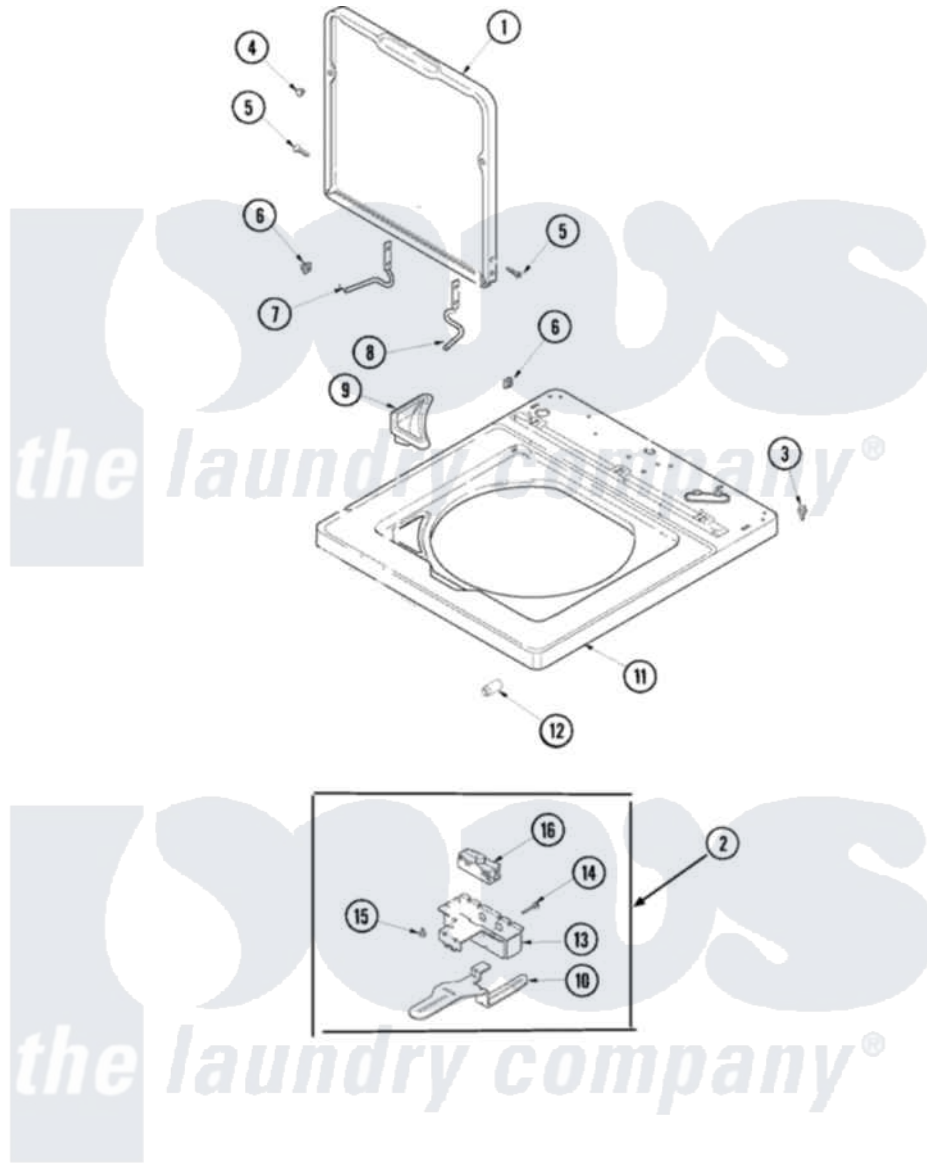

Maytag SAV405DAWW 06 - TOP AND DOOR SWITCH

Maytag [Residential Maytag SAV405DAWW Washer Parts](#) Parts Diagram 06 - TOP AND DOOR SWITCH
 Click on the part number to view part

Item	Original Part Number	Replaced By	Status	Part Description
1	27001116		Not Available	LID (WHT)
2	40034901	40034901P		Assembly- Lid
3	501086	90767		Screw, 8A X 3/8 HeX Washer Head Tapping
4	40038001			Bumper
5	40039201	W10119828		Screw, Lid Hinge Mounting
6	40008201			Bushing, Hinge
7	40094002			Hinge, Lid Left Stop
8	40094101			Hinge, Lid Right Pass
9	27001117			Dispenser, Bleach
10	40009701			Arm, Lid Switch
11	27001157	27001182		Top
12	40102101			Cap, Hinge
13	40009801			Holder, Lid Switch
14	40040701			Screw, Tapping No.6b-20
15	501086	90767		Screw, 8A X 3/8 HeX Washer Head Tapping