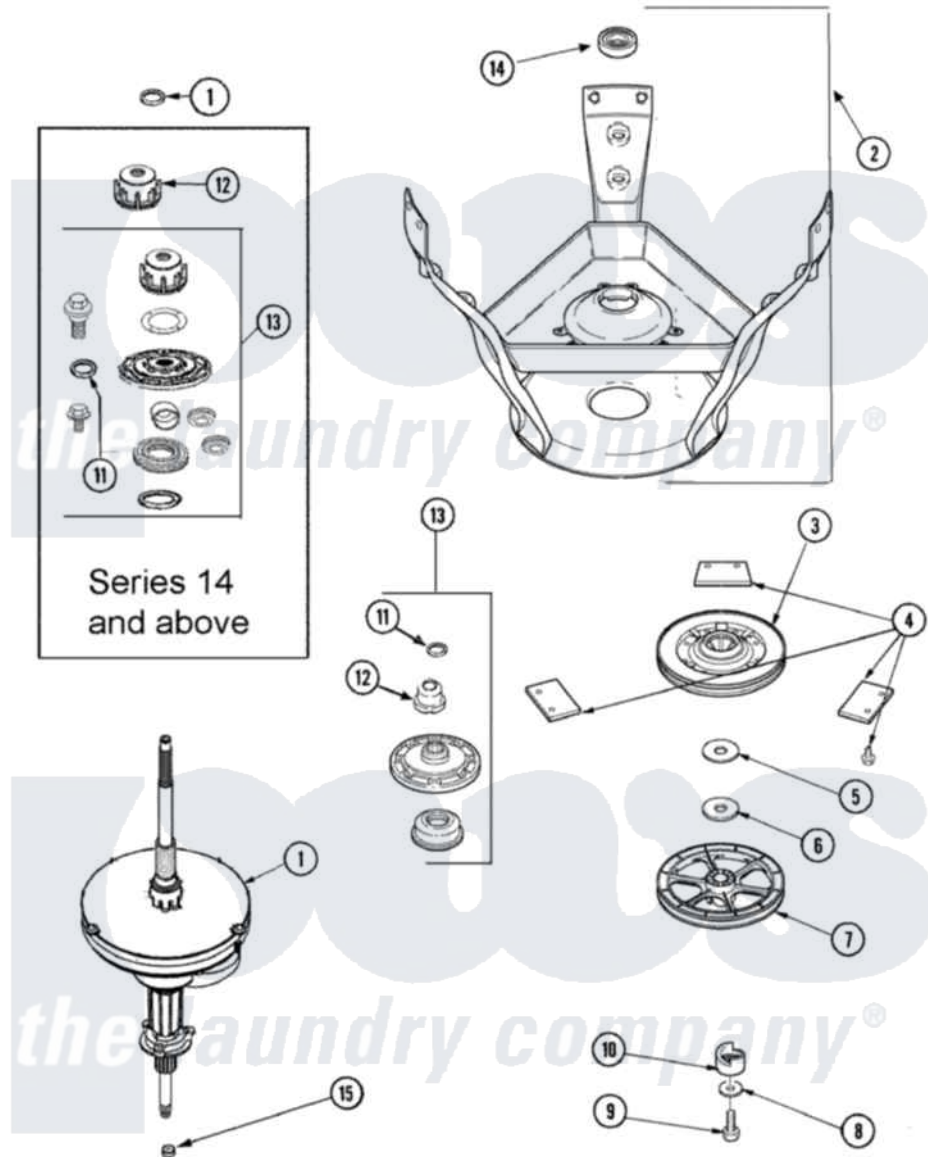

Maytag SAV405DAWW 07 - TRANSMISSION & BRAKE

Maytag [Residential Maytag SAV405DAWW Washer Parts](#) Parts Diagram 07 - TRANSMISSION & BRAKE
 Click on the part number to view part

Item	Original Part Number	Replaced By	Status	Part Description
1	27001046	W10219149		Transmison
2	27001030	12002013		Base
3	40003103	R9900474		Brake Assembly
4	R0000014			Kit, Brake Pad
"	26594P			Grease, Silicone - 2 Oz Tube
5	40065701			Washer, 2 Odx.63 ID
6	40063201			Washer, Flat
7	40047202			Pulley, Spin
8	40041501			Washer
9	40063401			Screw, 1/4-20 x 5/8 Hex
10	40047402			Helix, Plastic
11	25-7941			"O" Ring, Agtr Drive Shaft
12	21001533	35-5655-1		Seal
13	12002223	W10116790		Hub And Seal
"	12002140	W10116791		Hub And Seal
"	40004201	40004201P		Main Bearing Assembly