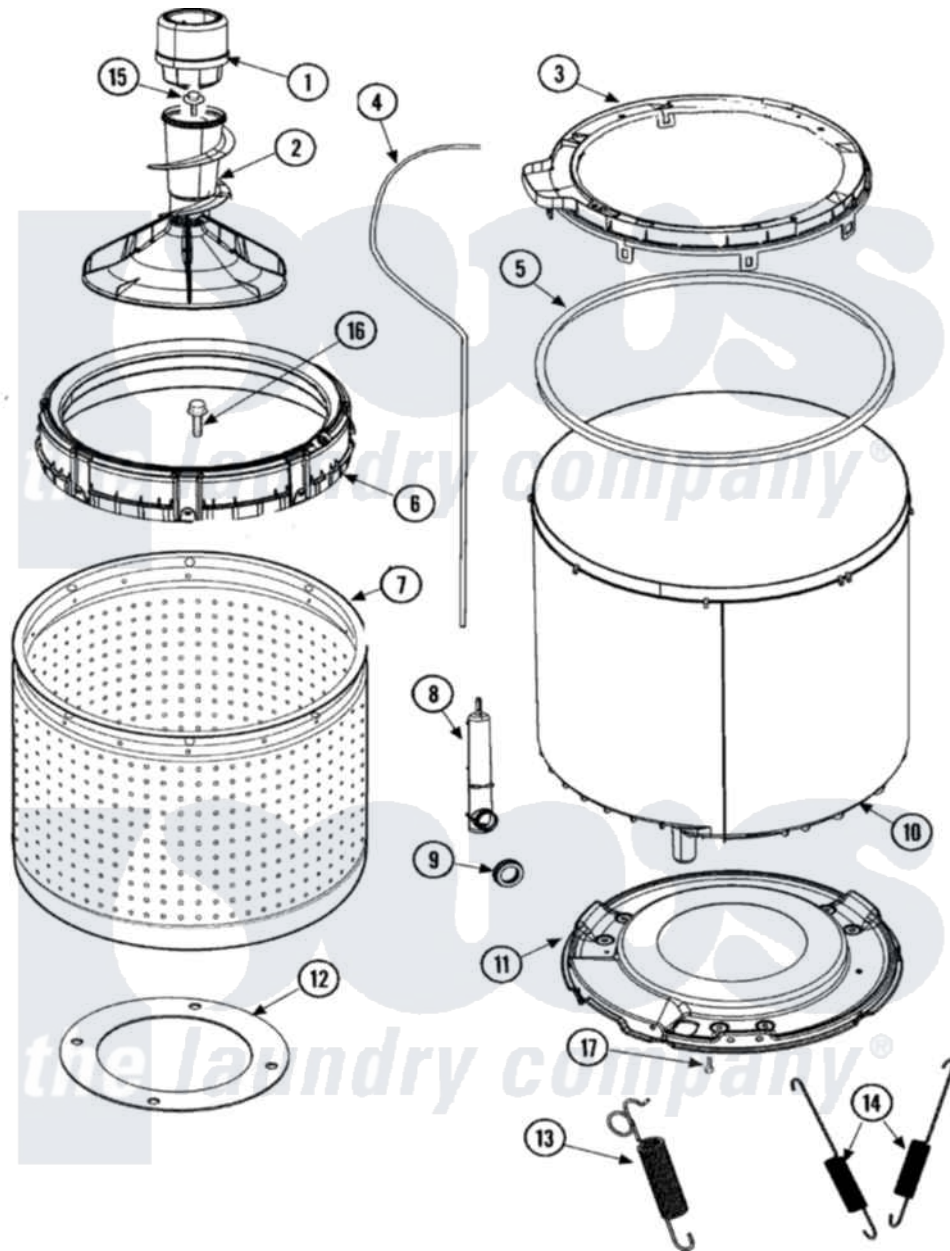

Maytag SAV405DAWW 08 - TUB, INNER & OUTER (SERIES 12)

Maytag Residential Maytag SAV405DAWW Washer Parts Parts Diagram 08 - TUB, INNER & OUTER (SERIES 12)
 Click on the part number to view part

Item	Original Part Number	Replaced By	Status	Part Description
1	21001905			Dispenser, Fabric
2	22004042			Agitator/Auger Assembly
3	27001132		Not Available	COVER, OUTER TUB W/GASKET
4	27001194	21001748		Hose, Pressure Switch
5	27001131			Seal, Tub Cover
6	27001149			Balance Ring Assembly
7	27001221		Not Available	TUB, PLASTIC INNER
8	40008501			Assembly, Pressure Bulb
9	40037801			Grommet
10	27001147	27001227		Outer Tub, Plastic
"	27001227			Outer Tub, Plastic
11	40015401			Seal-Head
"	40001102	40001102P		Bottom, Outer Tub
"	40128701			Screw, 5/16-18 X .50
"	27001067			Bottom, Outer Tub
12	27001222			Gasket, Foam

13	Y2201244	Spring, Counterweight	
14	Y37001124	Spring, Tall Tub	
15	25-8004	W10309247	Screw
16	Y2201470	W1011678Z	Screw
17	40064301	Screw, 1/4-15 x 3/4 Hex	