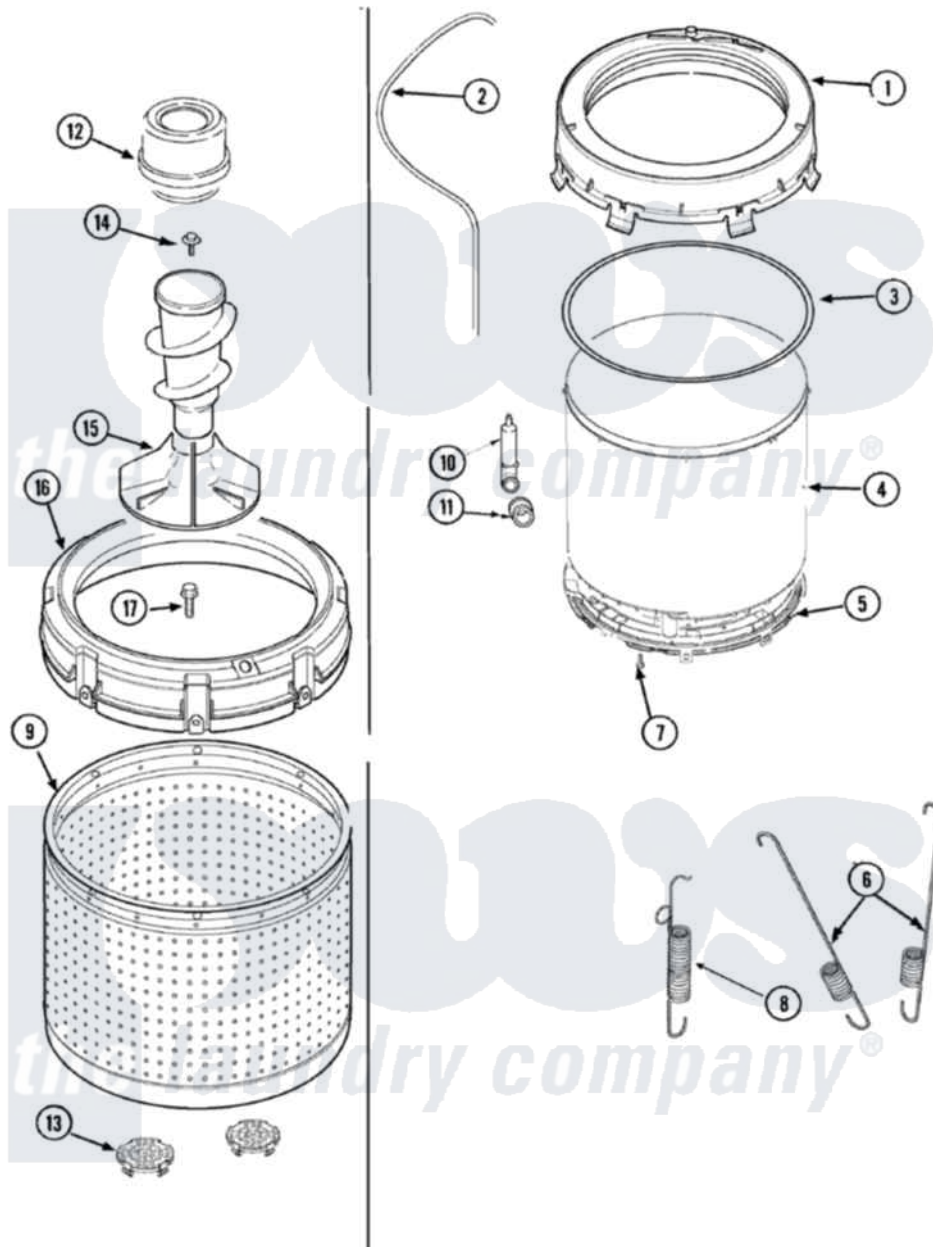

# Maytag SAV405DAWW 09 - TUBS

Maytag [Residential Maytag SAV405DAWW Washer Parts](#) Parts Diagram 09 - TUBS  
 Click on the part number to view part

Item	Original Part Number	Replaced By	Status	Part Description
1	27001132		Not Available	COVER, OUTER TUB W/GASKET
2	27001194	<a href="#">21001748</a>		Hose, Pressure Switch
3	<a href="#">27001131</a>			Seal, Tub Cover
4	27001147	<a href="#">27001227</a>		Outer Tub, Plastic
5	<a href="#">27001067</a>			Bottom, Outer Tub
6	27001026	<a href="#">Y37001124</a>		Spring, Tall Tub
7	<a href="#">40064301</a>			Screw, 1/4-15 x 3/4 Hex
8	<a href="#">Y2201244</a>			Spring, Counterweight
9	27001150		Not Available	TUB, PLASTIC INNER
10	<a href="#">40008501</a>			Assembly, Pressure Bulb
11	<a href="#">40037801</a>			Grommet
12	<a href="#">21001905</a>			Dispenser, Fabric
13	<a href="#">27001148</a>			Filter, Lint
14	25-8004	<a href="#">W10309247</a>		Screw
15	<a href="#">22004042</a>			Agitator/Auger Assembly
16	<a href="#">27001149</a>			Balance Ring Assembly