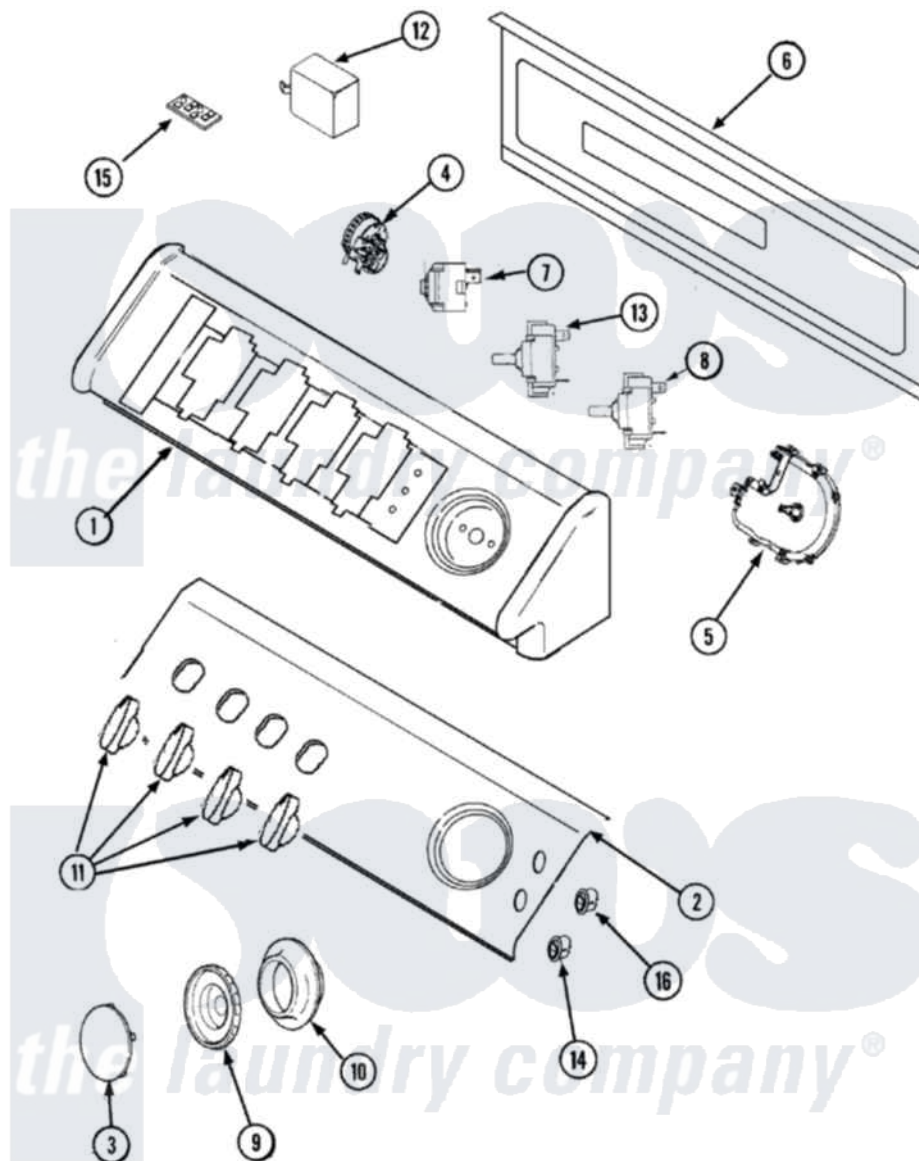

Maytag SAV405DEWW 02 - CONTROL PANEL

Maytag [Residential Maytag SAV405DEWW Washer Parts](#) Parts Diagram 02 - CONTROL PANEL
 Click on the part number to view part

Item	Original Part Number	Replaced By	Status	Part Description
1	27001110		Not Available	CONSOLE (WHT)
2	33001855	33002917		Screw, No.10-16
"	27001050			Facia Ground Wire Assembly
"	27001216			Facia
3	27001112	27001087		Knob, Cap
4	27001127	27001203		Switch, Pressure
5	27001113			Timer
6	27001051			Back Panel, Hood/Console
7	27001103			Switch, Rotary
8	27001197			Switch, Temperature
9	27001090	22003993		Timer Knob
10	22002997			Pin, Locking
"	27001092		Not Available	SKIRT, TIMER KNOB
11	27001126			Knob, Selector
12	33001623			Buzzer, Non-Adjustable
13	27001114			Switch, Rotary

14	22003981	Switch, Momentary Rocker
15	27001208	Control, Atc Board
16	22003977	74010226 Switch, Rocker W/Shield
17	27001142	Cord, Power