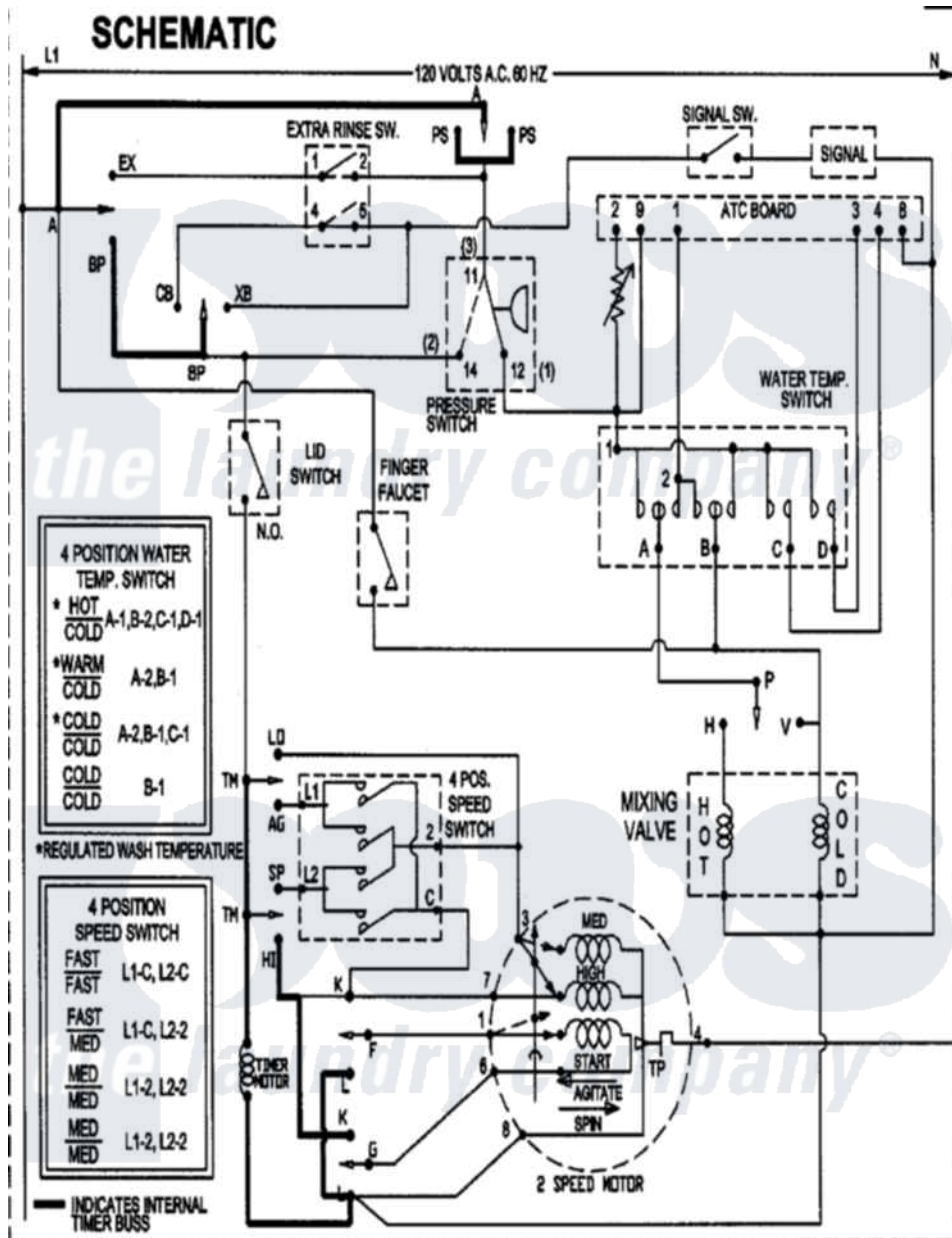

Maytag SAV405DEWW 10 - WIRING INFORMATION

Maytag Residential Maytag SAV405DEWW Washer Parts Parts Diagram 10 - WIRING INFORMATION  
 Click on the part number to view part

Item	Original Part Number	Replaced By	Status	Part Description
NI	15003513		Not Available	WIRING INFORMATION