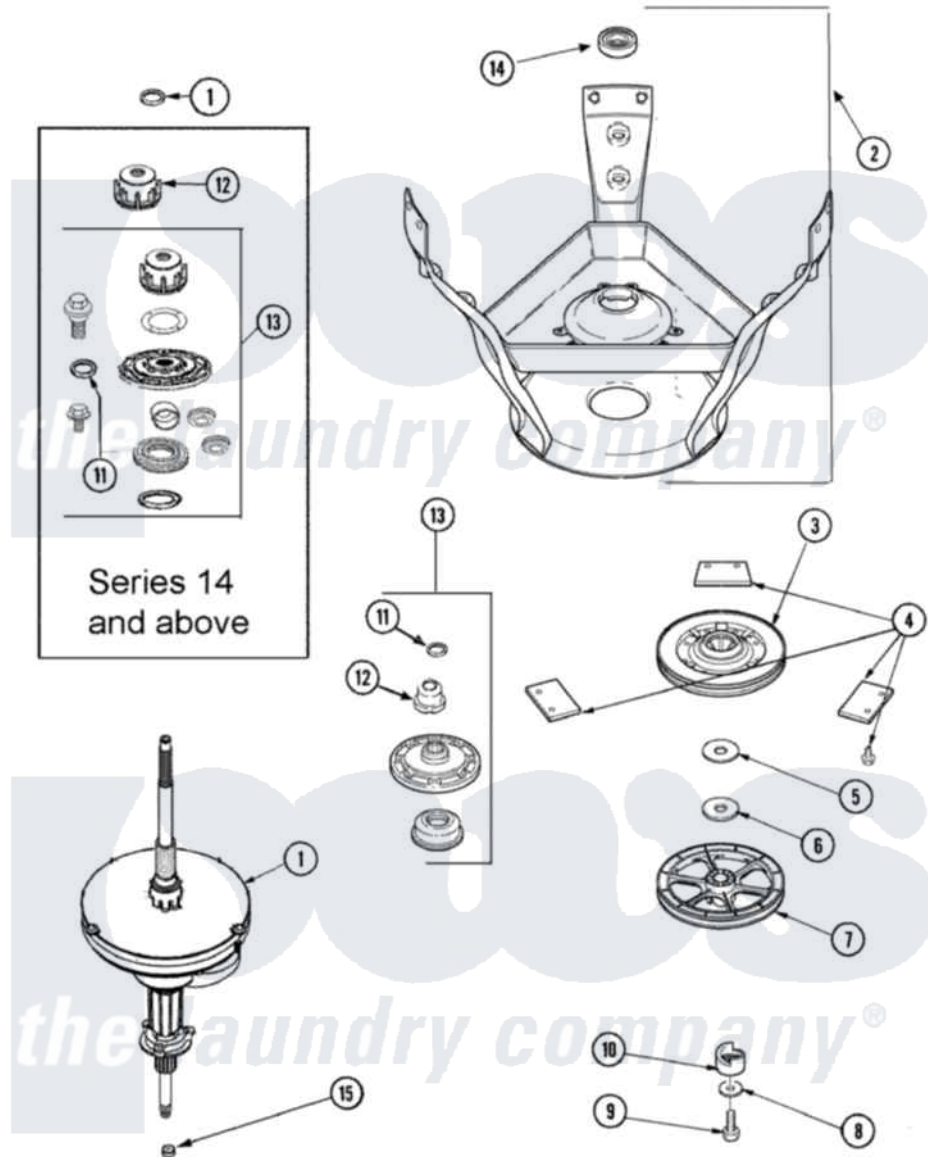

Maytag SAV4655AWQ 07 - TRANSMISSION & BRAKE

Maytag Residential Maytag SAV4655AWQ Washer Parts Parts Diagram 07 - TRANSMISSION & BRAKE
 Click on the part number to view part

Item	Original Part Number	Replaced By	Status	Part Description
1	27001039	W10219148		Transmison
2	27001030	12002013		Base
"	40128701			Screw, 5/16-18 X .50
3	40003103	R9900474		Brake Assembly
4	R0000014			Kit, Brake Pad
"	26594P			Grease, Silicone - 2 Oz Tube
5	40065701			Washer, 2 Odx.63 ID
6	40063201			Washer, Flat
7	40047102			Pulley, Spin/Agit
8	40041501			Washer
9	40063401			Screw, 1/4-20 x 5/8 Hex
10	40047402			Helix, Plastic
11	25-7941			"O" Ring, Agrtr Drive Shaft
12	21001533	35-5655-1		Seal
13	12002223	W10116790		Hub And Seal
"	12002140	W10116791		Hub And Seal

" 40004201

[40004201P](#)

Main Bearing Assembly

14 [40004001](#)

Bearing, Main

15 35-2010

[207843](#)

Lip Seal Repair Kit