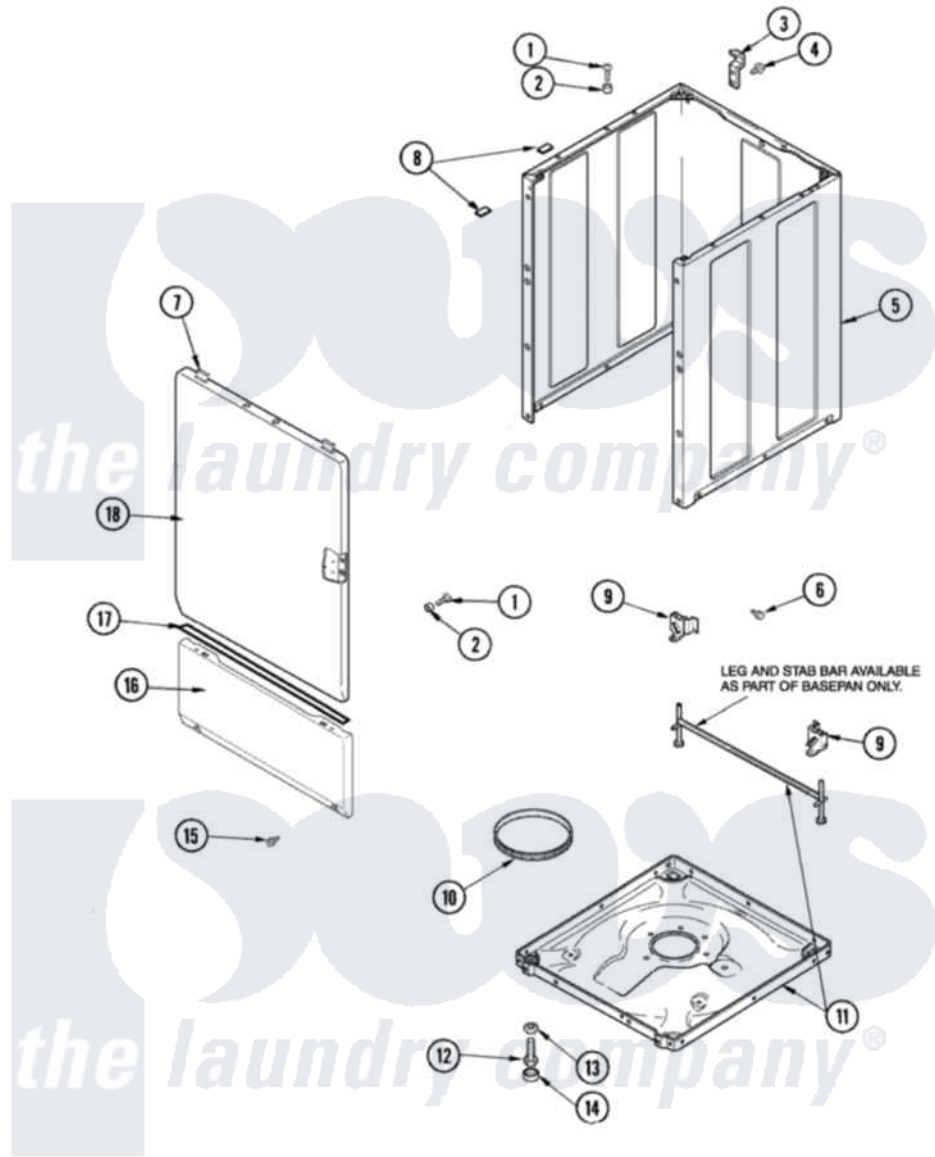

Maytag SAV4655AWW 01 - CABINET & BASE

Maytag Residential Maytag SAV4655AWW Washer Parts Parts Diagram 01 - CABINET & BASE
 Click on the part number to view part

Item	Original Part Number	Replaced By	Status	Part Description
1	32671	Y014874		Screw, Idler Arm And Sleeve
2	505187			Locator, Panel
3	500003			Hinge, Top
4	40064801	3390631		Screw, 10-16 X 3/8
5	40076402WP	37001284		Cabinet As Pack
6	40038201	27001200		Screw
7	501086	90767		Screw, 8A X 3/8 HeX Washer Head Tapping
"	56080	22001650		Fastener, Spring
8	Y56128			Pad, Bumper
9	40031501			Bracket, Self Leveling
10	40037401			Ring, Friction
11	27001084	27001226		Base Lev
"	40082801			Clip, Wire
12	40039001	22003428		Leg, Adjustable
13	40038101			Nut, Leg
14	40016001			Foot, Rubber

15	40034101	Screw, No.12bx1/2
16	40045301WP	Panel, Access
17	40083101	Tape, Foam
18	40035401WP	Panel, Front