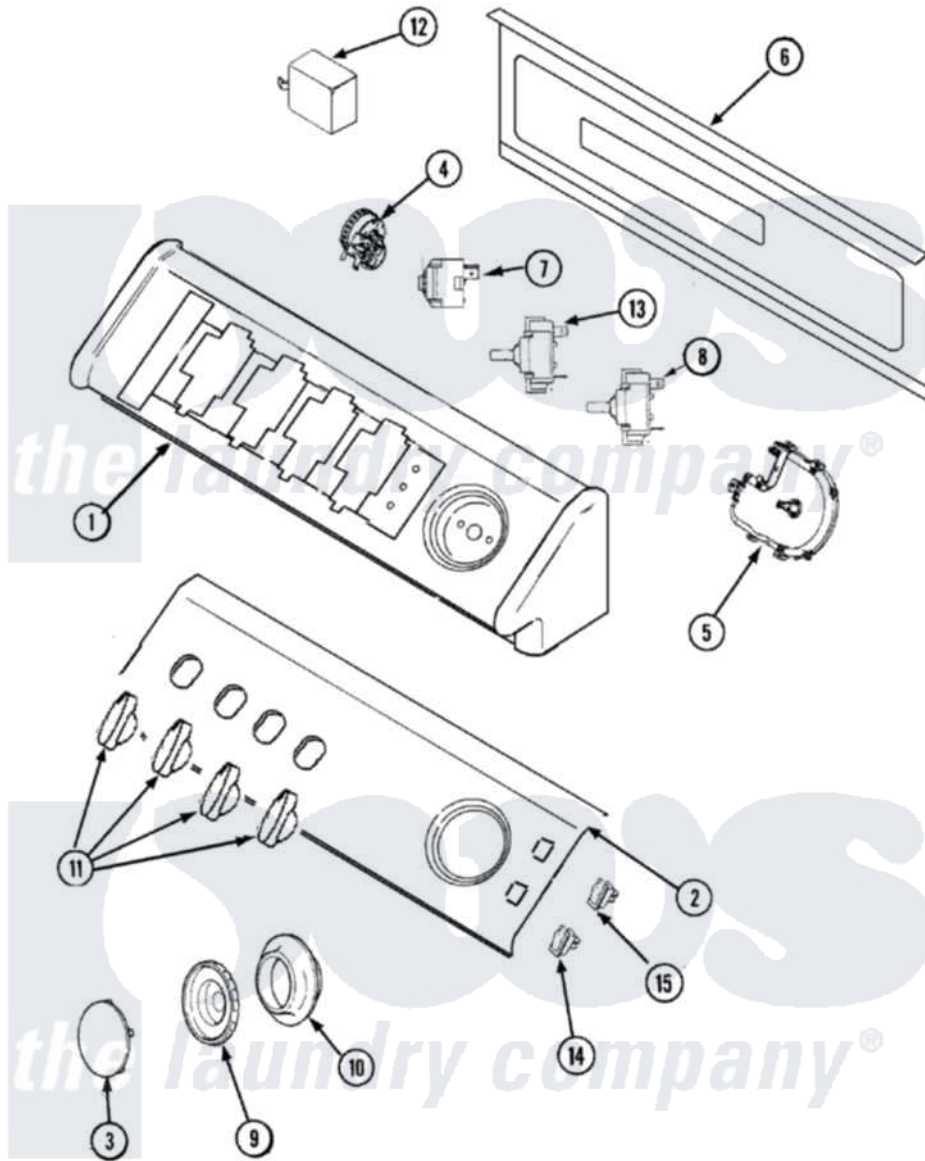

# Maytag SAV4655AWW 02 - CONTROL PANEL

Maytag Residential Maytag SAV4655AWW Washer Parts Parts Diagram 02 - CONTROL PANEL  
 Click on the part number to view part

Item	Original Part Number	Replaced By	Status	Part Description
1	27001110		Not Available	CONSOLE (WHT)
2	33001855	<a href="#">33002917</a>		Screw, No.10-16
"	<a href="#">27001050</a>			Facia Ground Wire Assembly
"	<a href="#">27001176</a>			Facia
3	27001112	<a href="#">27001087</a>		Knob, Cap
4	27001127	<a href="#">27001203</a>		Switch, Pressure
5	33001855	<a href="#">33002917</a>		Screw, No.10-16
"	<a href="#">27001113</a>			Timer
6	<a href="#">27001051</a>			Back Panel, Hood/Console
7	<a href="#">27001103</a>			Switch, Rotary
8	<a href="#">27001154</a>			Switch, Temperature
9	27001090	<a href="#">22003993</a>		Timer Knob
10	<a href="#">22002997</a>			Pin, Locking
"	27001092		Not Available	SKIRT, TIMER KNOB
11	27001115	<a href="#">27001126</a>		Knob, Selector
12	<a href="#">33001623</a>			Buzzer, Non-Adjustable

13	<a href="#">27001114</a>	Switch, Rotary
14	<a href="#">22003981</a>	Switch, Momentary Rocker
15	22003977	<a href="#">74010226</a> Switch, Rocker W/Shield
16	<a href="#">27001142</a>	Cord, Power