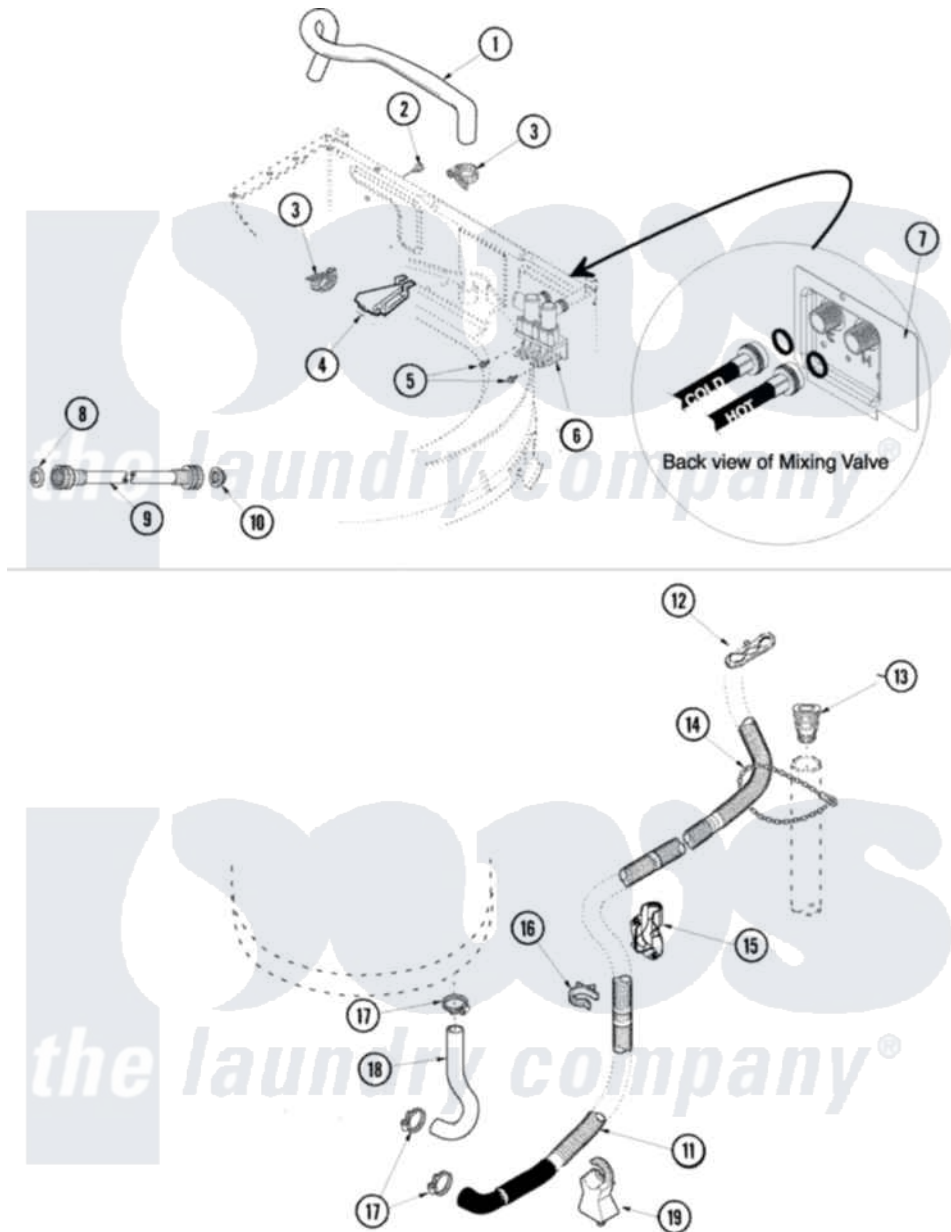

# Maytag SAV4655AWW 03 - MIXING VALVE AND HOSES

Maytag [Residential Maytag SAV4655AWW Washer Parts](#) Parts Diagram 03 - MIXING VALVE AND HOSES  
 Click on the part number to view part

Item	Original Part Number	Replaced By	Status	Part Description
1	<a href="#">27001145</a>			Hose, Mixing Valve To Tub
2	503661	<a href="#">27001200</a>		Screw
3	25-7867	<a href="#">596669</a>		Clamp, Manifold
4	<a href="#">27001178</a>			Harness, Flume
"	<a href="#">21001854</a>			Flume Assembly
5	501086	<a href="#">90767</a>		Screw, 8A X 3/8 HeX Washer Head Tapping
6	<a href="#">27001146</a>			Valve, Mixing E2
7	<a href="#">40098801</a>			Plate, Mixing Value
8	20290	<a href="#">Y013783</a>		Washer, Inlet Hose
9	33-7891	<a href="#">89503</a>		Hose-Inlet
"	35-0874	<a href="#">76313</a>		Hosefill
10	<a href="#">22002960</a>			Strainer, Washer Inlet
11	<a href="#">40053901</a>			Hose, Drain
12	<a href="#">22003814</a>			Retainer, Drain Hose
13	<a href="#">40008101</a>			Adapter, Standpipe
14	33489	<a href="#">8539404</a>		Tie-Wire

15	<a href="#">40058501</a>	Relief, Strain Drain	
16	<a href="#">36014</a>	Clip, Retainer-Hose	
17	36801	<a href="#">596669</a>	Clamp, Manifold
18	<a href="#">40094201</a>	Hose, Tub To Pump	
19	<a href="#">40044901</a>	Stand, Hose	