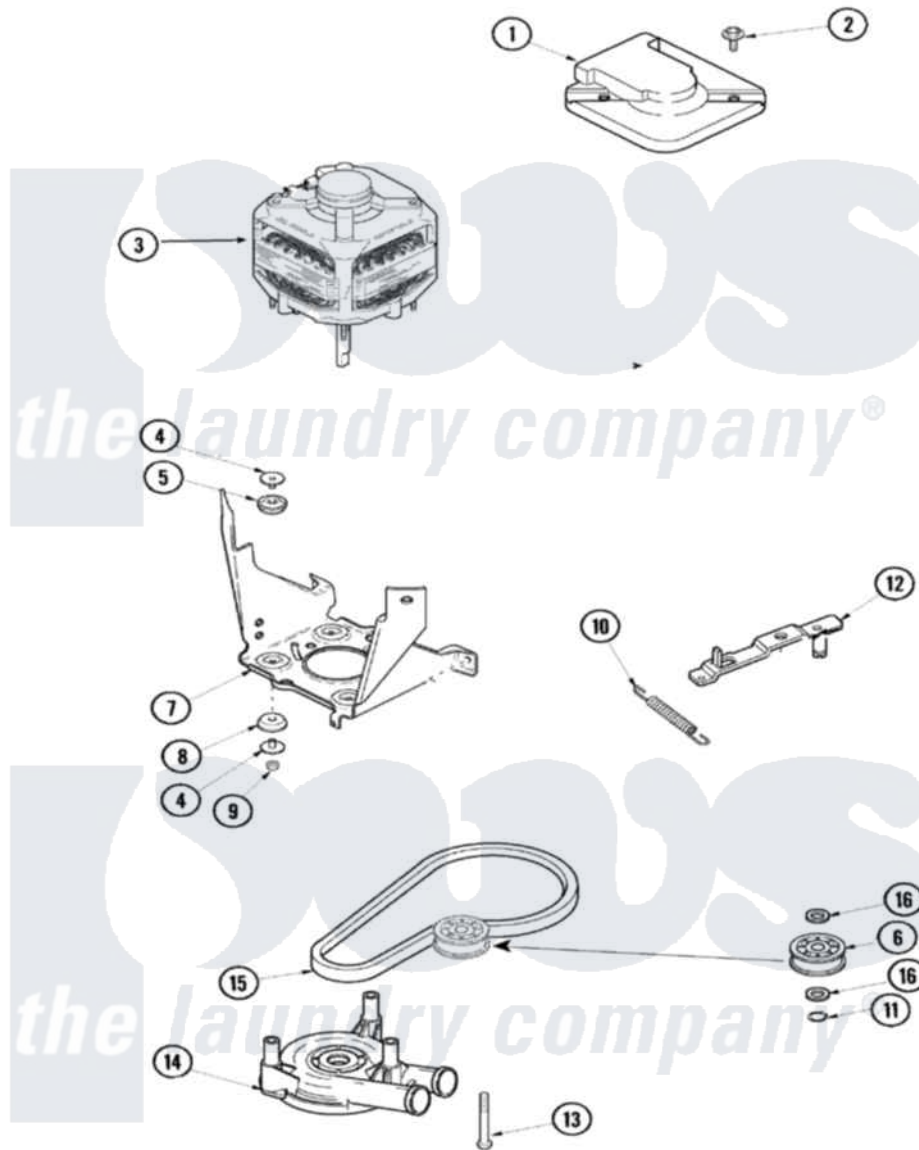

Maytag SAV4655AWW 04 - MOTOR, PUMP AND IDLER ASSEMBLY

Maytag [Residential Maytag SAV4655AWW Washer Parts](#) Parts Diagram 04 - MOTOR, PUMP AND IDLER ASSEMBLY

[Click on the part number to view part](#)

Item	Original Part Number	Replaced By	Status	Part Description
1	40112301			Shield, Motor
2	40046701	4312464		Screw
3	27001055	27001215		Motor W/Pulley
4	40053701			Post, Isolator
5	40053801			Mount, Motor Upper
6	40038901			Screw, 1/4-20
"	40045001			Idler Pulley Assembly
"	27001225			Nut, Jam Mid Lock 1/4-20
7	40015502		Not Available	BRACKET, MOTOR MOUNT
8	40054301			Mount, Motor Lower
9	40095101	Y707702		Locknut
10	40061401			Spring, Idler Lever
11	23748			Ring, Retaining
12	27001028			Idler Lever Assembly
13	40063701			Screw, 10-16 x 1.75
14	27001024	285655		Clamp, Hose

"	27001036	27001233	Pump
15	27001006		Belt, Spin And Agitator
16	52549		Washer, 501 ID X3/4 Odx