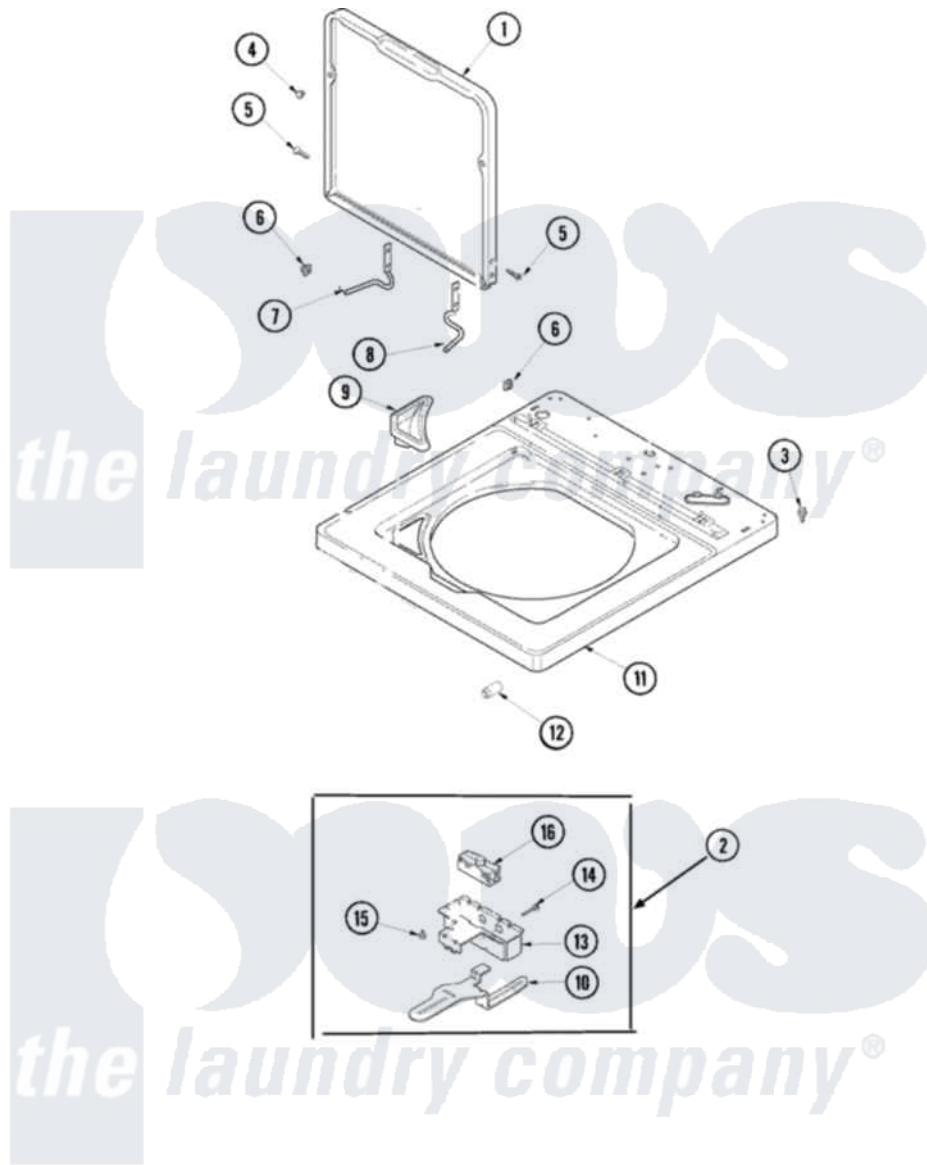

Maytag SAV4655AWW 06 - TOP AND DOOR SWITCH

Maytag [Residential Maytag SAV4655AWW Washer Parts](#) Parts Diagram 06 - TOP AND DOOR SWITCH
 Click on the part number to view part

Item	Original Part Number	Replaced By	Status	Part Description
1	27001116		Not Available	LID (WHT)
2	40034901	40034901P		Assembly- Lid
3	501086	90767		Screw, 8A X 3/8 HeX Washer Head Tapping
4	40038001			Bumper
5	40039201	W10119828		Screw, Lid Hinge Mounting
6	40008201			Bushing, Hinge
7	40094002			Hinge, Lid Left Stop
8	40094101			Hinge, Lid Right Pass
9	27001117			Dispenser, Bleach
10	40009701			Arm, Lid Switch
11	27001182			Top
12	40102101			Cap, Hinge
13	40009801			Holder, Lid Switch
14	40040701			Screw, Tapping No.6b-20
15	501086	90767		Screw, 8A X 3/8 HeX Washer Head Tapping