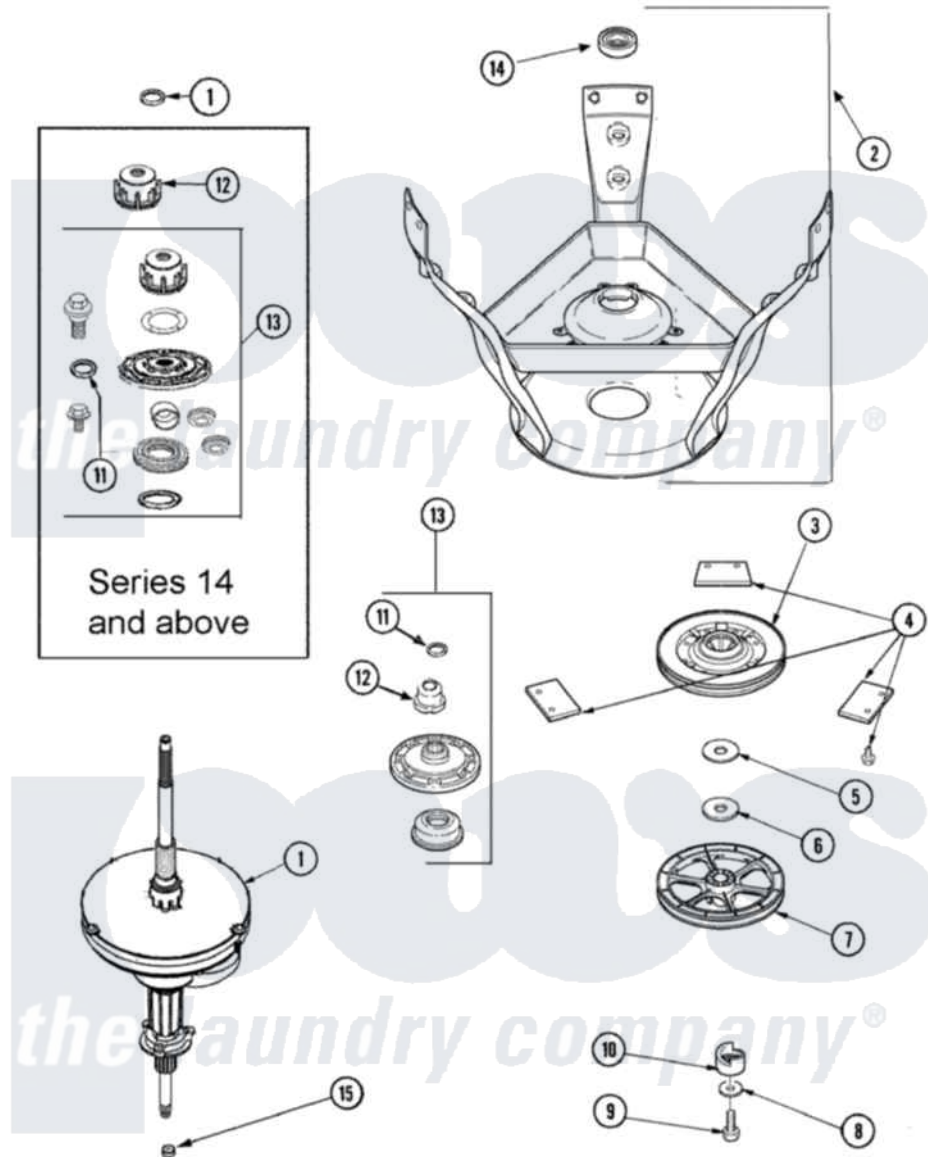

Maytag SAV4655AWW 07 - TRANSMISSION & BRAKE

Maytag Residential Maytag SAV4655AWW Washer Parts Parts Diagram 07 - TRANSMISSION & BRAKE
 Click on the part number to view part

| Item | Original Part Number | Replaced By | Status | Part Description |
|------|--------------------------|---------------------------|--------|------------------------------|
| 1 | 27001039 | W10219148 | | Transmison |
| 2 | 27001030 | 12002013 | | Base |
| " | 40128701 | | | Screw, 5/16-18 X .50 |
| 3 | 40003103 | R9900474 | | Brake Assembly |
| 4 | R0000014 | | | Kit, Brake Pad |
| " | 26594P | | | Grease, Silicone - 2 Oz Tube |
| 5 | 40065701 | | | Washer, 2 Odx.63 ID |
| 6 | 40063201 | | | Washer, Flat |
| 7 | 40047102 | | | Pulley, Spin/Agit |
| 8 | 40041501 | | | Washer |
| 9 | 40063401 | | | Screw, 1/4-20 x 5/8 Hex |
| 10 | 40047402 | | | Helix, Plastic |
| 11 | 25-7941 | | | "O" Ring, Agrtr Drive Shaft |
| 12 | 21001533 | 35-5655-1 | | Seal |
| 13 | 12002223 | W10116790 | | Hub And Seal |
| " | 12002140 | W10116791 | | Hub And Seal |

" 40004201

[40004201P](#)

Main Bearing Assembly

14 [40004001](#)

Bearing, Main

15 35-2010

[207843](#)

Lip Seal Repair Kit