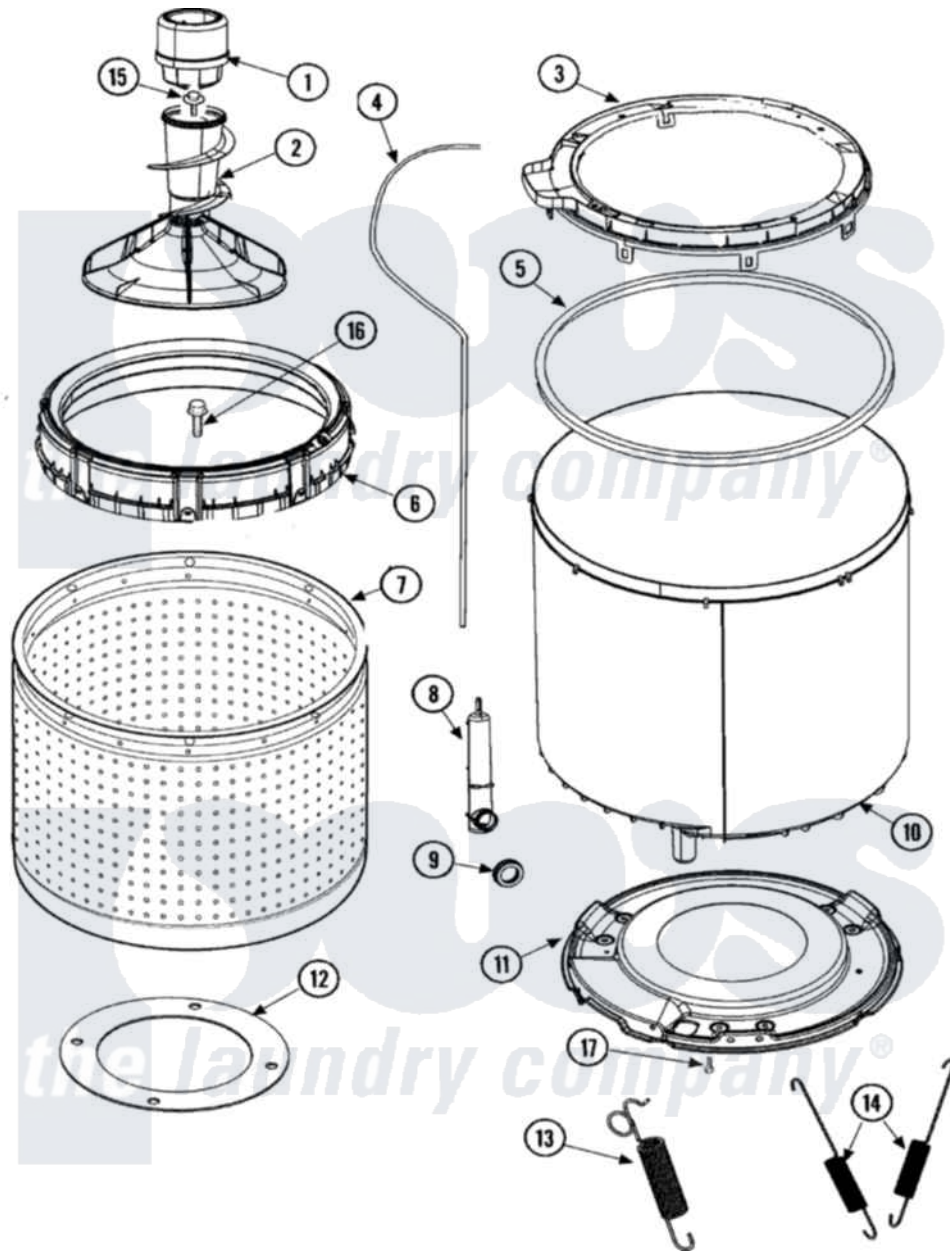

Maytag SAV4655AWW 08 - TUB, INNER & OUTER (SERIES 12)

Maytag Residential Maytag SAV4655AWW Washer Parts Parts Diagram 08 - TUB, INNER & OUTER (SERIES 12)
 Click on the part number to view part

Item	Original Part Number	Replaced By	Status	Part Description
1	21001905			Dispenser, Fabric
2	22004042			Agitator/Auger Assembly
3	27001132		Not Available	COVER, OUTER TUB W/GASKET
4	27001194	21001748		Hose, Pressure Switch
5	27001131			Seal, Tub Cover
6	27001149			Balance Ring Assembly
7	27001221		Not Available	TUB, PLASTIC INNER
8	40008501			Assembly, Pressure Bulb
9	40037801			Grommet
10	27001147	27001227		Outer Tub, Plastic
"	27001227			Outer Tub, Plastic
11	40015401			Seal-Head
"	40001102	40001102P		Bottom, Outer Tub
"	40128701			Screw, 5/16-18 X .50
"	27001067			Bottom, Outer Tub
12	27001222			Gasket, Foam

13	Y2201244	Spring, Counterweight
14	Y37001124	Spring, Tall Tub
15	25-8004	W10309247 Screw
16	Y2201470	W1011678Z Screw
17	40064301	Screw, 1/4-15 x 3/4 Hex