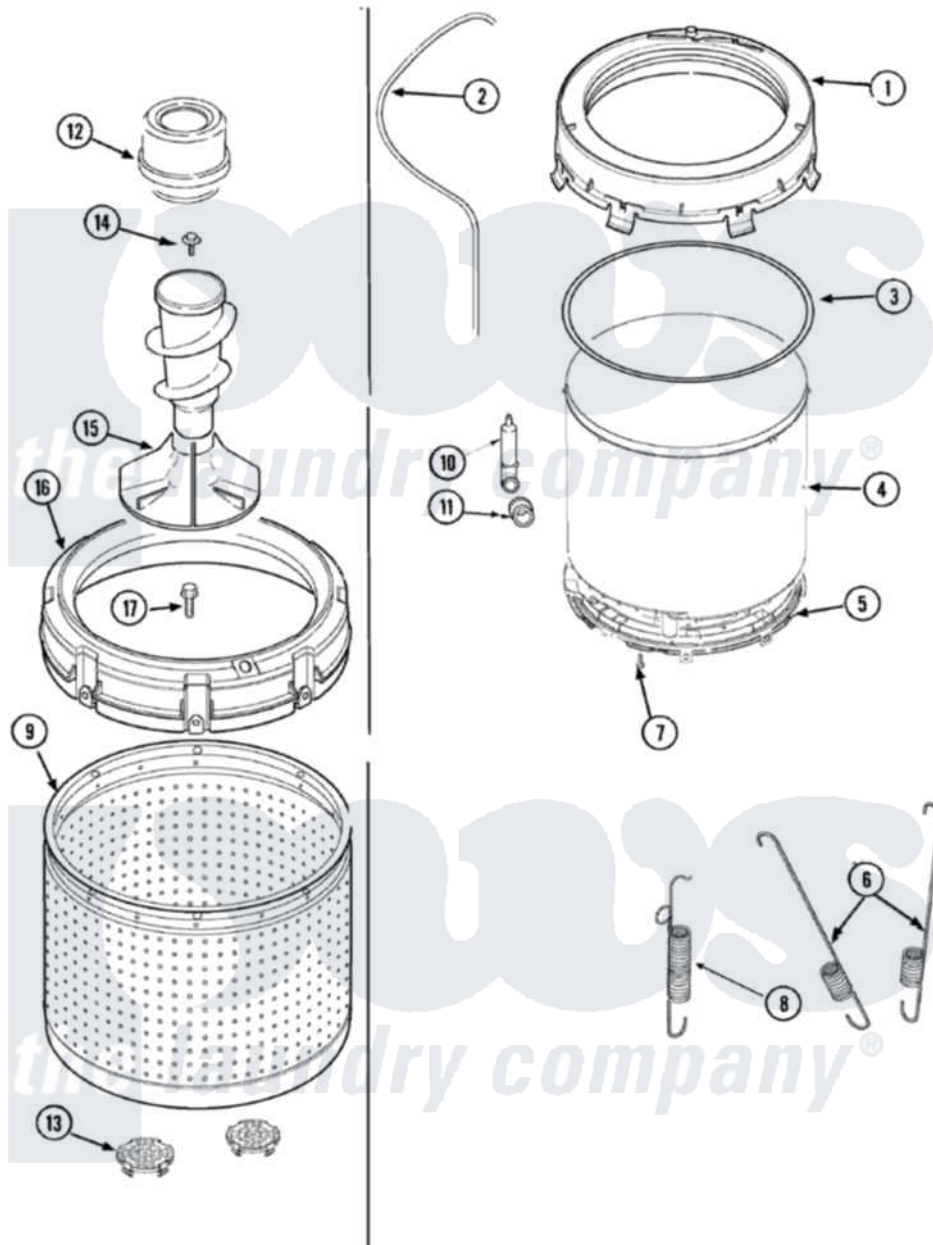

Maytag SAV4655AWW 09 - TUBS

Maytag [Residential Maytag SAV4655AWW Washer Parts](#) Parts Diagram 09 - TUBS
 Click on the part number to view part

Item	Original Part Number	Replaced By	Status	Part Description
1	27001132		Not Available	COVER, OUTER TUB W/GASKET
2	27001194	21001748		Hose, Pressure Switch
3	27001131			Seal, Tub Cover
4	27001147	27001227		Outer Tub, Plastic
5	27001067			Bottom, Outer Tub
6	27001026	Y37001124		Spring, Tall Tub
7	40064301			Screw, 1/4-15 x 3/4 Hex
8	Y2201244			Spring, Counterweight
9	27001150		Not Available	TUB, PLASTIC INNER
10	40008501			Assembly, Pressure Bulb
11	40037801			Grommet
12	21001905			Dispenser, Fabric
13	27001148			Filter, Lint
14	25-8004	W10309247		Screw
15	22004042			Agitator/Auger Assembly
16	27001149			Balance Ring Assembly