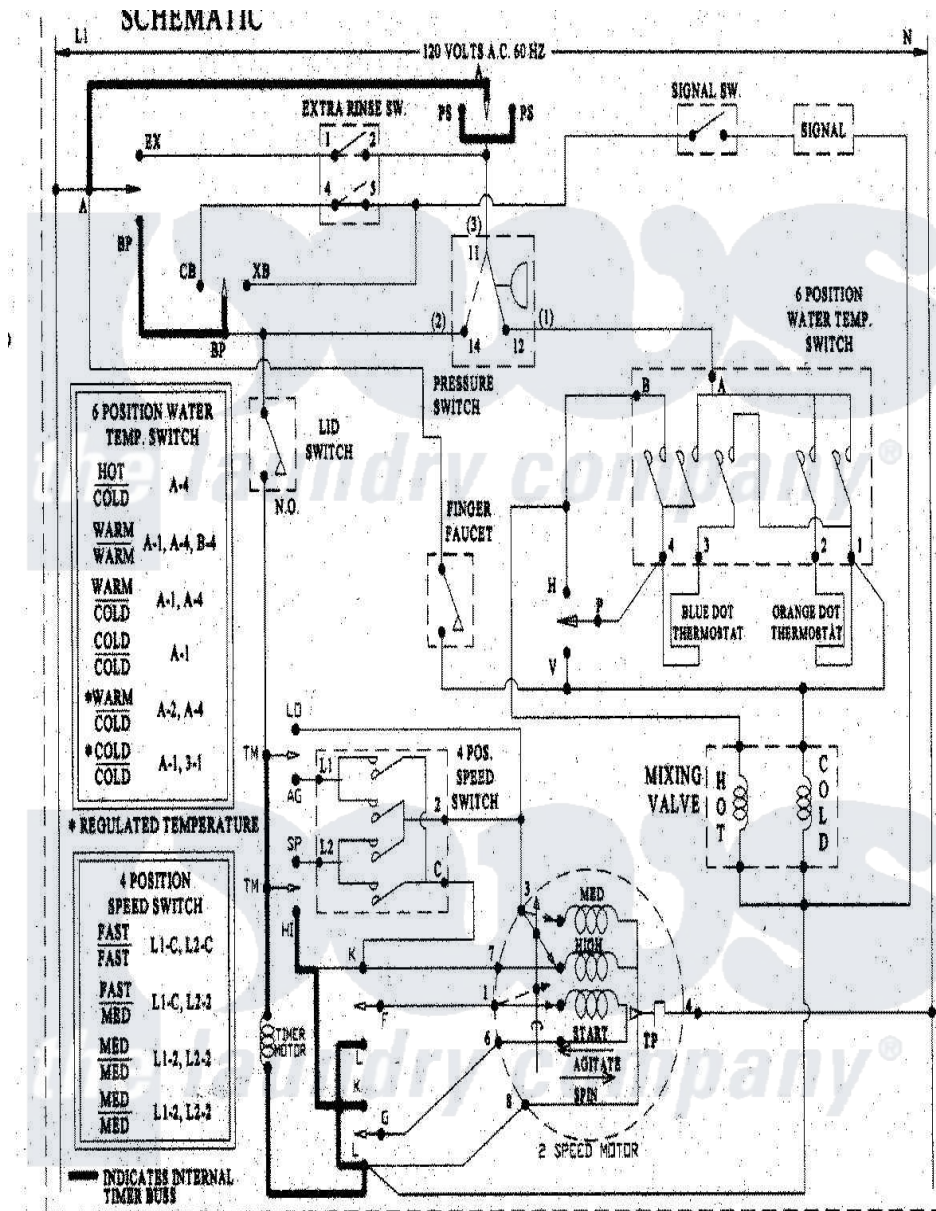

Maytag SAV4655AWW 10 - WIRING INFORMATION

Maytag Residential Maytag SAV4655AWW Washer Parts Parts Diagram 10 - WIRING INFORMATION
 Click on the part number to view part

Item	Original Part Number	Replaced By	Status	Part Description
NI	15003301		Not Available	WIRING INFORMATION