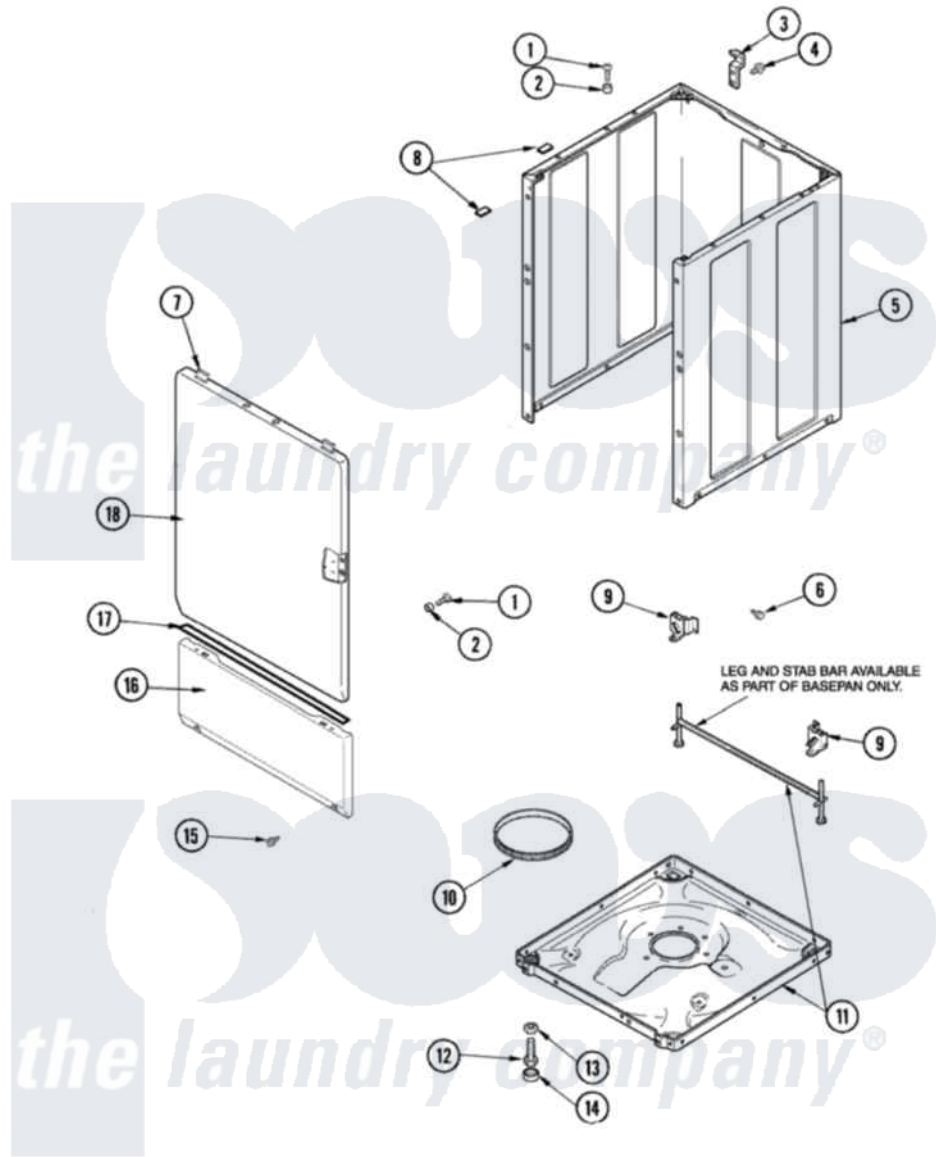

Maytag SAV4655EWQ 01 - CABINET & BASE

Maytag Residential Maytag SAV4655EWQ Washer Parts Parts Diagram 01 - CABINET & BASE
 Click on the part number to view part

Item	Original Part Number	Replaced By	Status	Part Description
1	32671	Y014874		Screw, Idler Arm And Sleeve
2	505187			Locator, Panel
3	500003			Hinge, Top
4	40064801	3390631		Screw, 10-16 X 3/8
5	40076402CP			Cabinet, Dryer And Washer
6	27001200			Screw
7	56080	22001650		Fastener, Spring
"	501086	90767		Screw, 8A X 3/8 HeX Washer Head Tapping
8	Y56128			Pad, Bumper
9	40031501			Bracket, Self Leveling
10	40037401			Ring, Friction
11	40082801			Clip, Wire
"	27001084	27001226		Base Lev
12	40039001	22003428		Leg, Adjustable
13	40038101			Nut, Leg
14	40016001			Foot, Rubber

15	40034101	Screw, No.12bx1/2
16	40045301CP	Panel, Access
17	40083101	Tape, Foam
18	40035401CP	Panel, Front
"	22001817	Sheet, Sound Damper