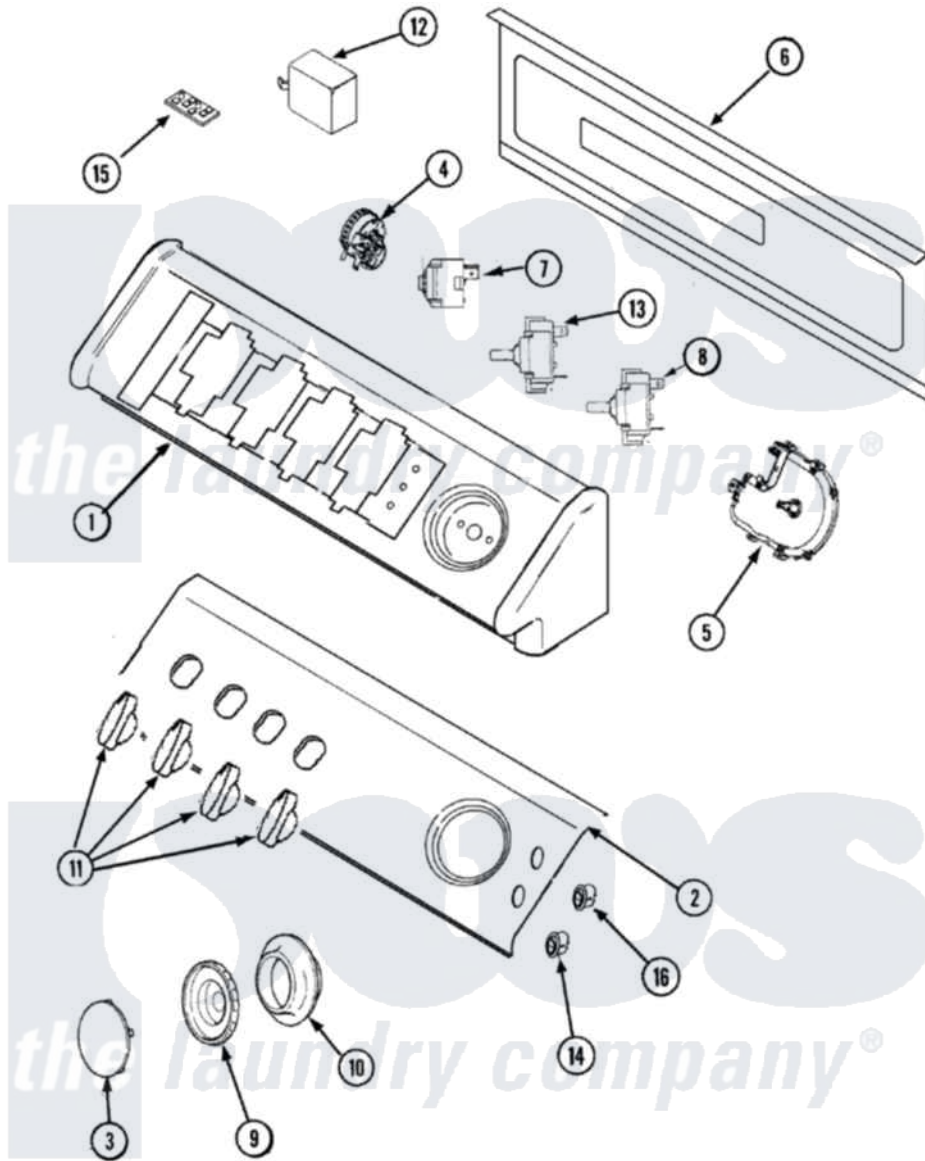

Maytag SAV4655EWQ 02 - CONTROL PANEL

Maytag [Residential Maytag SAV4655EWQ Washer Parts](#) Parts Diagram 02 - CONTROL PANEL
 Click on the part number to view part

Item	Original Part Number	Replaced By	Status	Part Description
1	37001115			Console
2	33001855	33002917		Screw, No.10-16
"	27001050			Facia Ground Wire Assembly
"	27001213			Facia
3	27001189			Cap, Timer Knob
4	27001127	27001203		Switch, Pressure
5	27001113			Timer
"	33001855	33002917		Screw, No.10-16
6	27001051			Back Panel, Hood/Console
7	27001103			Switch, Rotary
8	27001114			Switch, Rotary
9	22003952			Knob, Timer
10	22002997			Pin, Locking
"	27001191			Skirt, Timer Knob
11	37001116	27001126		Knob, Selector
12	33001623			Buzzer, Non-Adjustable

13	27001197	Switch, Temperature
14	22003982	Switch, Momentary Rocker
15	27001208	Control, Atc Board
16	22003978	Switch, Rocker
17	27001142	Cord, Power