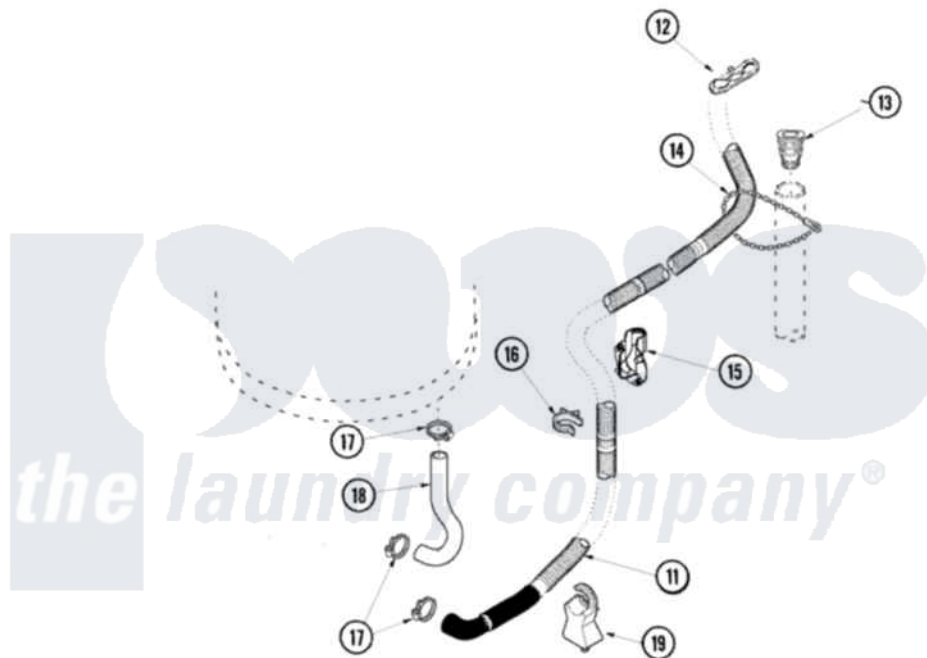

Maytag SAV4655EWQ 03 - MIXING VALVE AND HOSES

Maytag [Residential Maytag SAV4655EWQ Washer Parts](#) Parts Diagram 03 - MIXING VALVE AND HOSES
 Click on the part number to view part

Item	Original Part Number	Replaced By	Status	Part Description
1	27001145			Hose, Mixing Valve To Tub
2	503661	27001200		Screw
3	25-7867	596669		Clamp, Manifold
4	21001760			Flume Assembly / Water Diverter
5	501086	90767		Screw, 8A X 3/8 Hex Washer Head Tapping
6	40107001			Valve, Mixing-E2
7	40098801			Plate, Mixing Value
8	20290	Y013783		Washer, Inlet Hose
9	33-7891	89503		Hose-Inlet
"	35-0874	76313		Hosefill
10	22002960			Strainer, Washer Inlet
11	12001585			Drain Hose Extension Accessory
"	40053901			Hose, Drain
12	22003814			Retainer, Drain Hose

13	40008101		Adapter, Standpipe
14	33489	8539404	Tie-Wire
15	40058501		Relief, Strain Drain
16	36014		Clip, Retainer-Hose
17	36801	596669	Clamp, Manifold
18	40094201		Hose, Tub To Pump
19	40044901		Stand, Hose