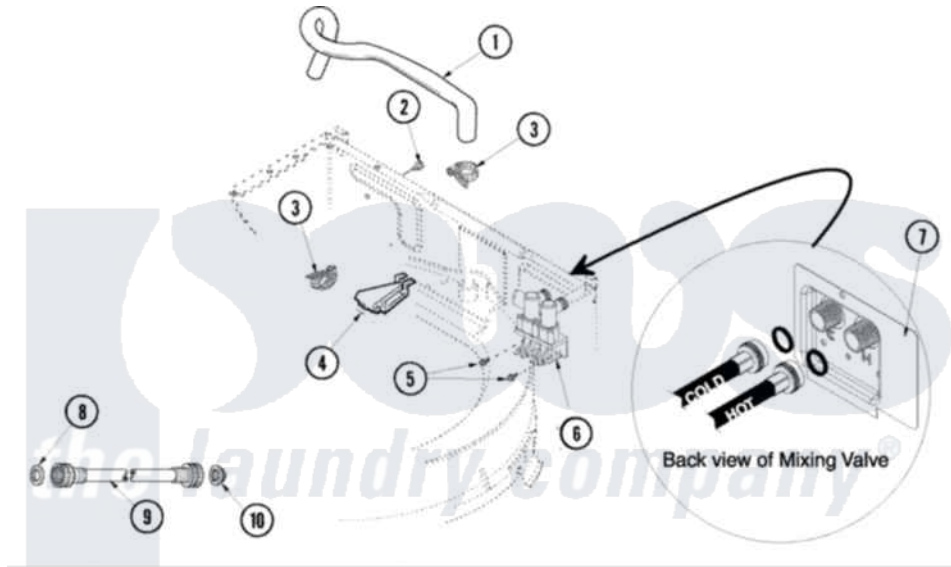

Maytag SAV4655EWQ 03 - MIXING VALVE AND HOSES

Maytag [Residential Maytag SAV4655EWQ Washer Parts](#) Parts Diagram 03 - MIXING VALVE AND HOSES
 Click on the part number to view part

Item	Original Part Number	Replaced By	Status	Part Description
1	27001145			Hose, Mixing Valve To Tub
2	503661	27001200		Screw
3	25-7867	596669		Clamp, Manifold
4	21001760			Flume Assembly / Water Diverter
5	501086	90767		Screw, 8A X 3/8 Hex Washer Head Tapping
6	40107001			Valve, Mixing-E2
7	40098801			Plate, Mixing Value
8	20290	Y013783		Washer, Inlet Hose
9	33-7891	89503		Hose-Inlet
"	35-0874	76313		Hosefill
10	22002960			Strainer, Washer Inlet
11	12001585			Drain Hose Extension Accessory
"	40053901			Hose, Drain
12	22003814			Retainer, Drain Hose

13	40008101		Adapter, Standpipe
14	33489	8539404	Tie-Wire
15	40058501		Relief, Strain Drain
16	36014		Clip, Retainer-Hose
17	36801	596669	Clamp, Manifold
18	40094201		Hose, Tub To Pump
19	40044901		Stand, Hose