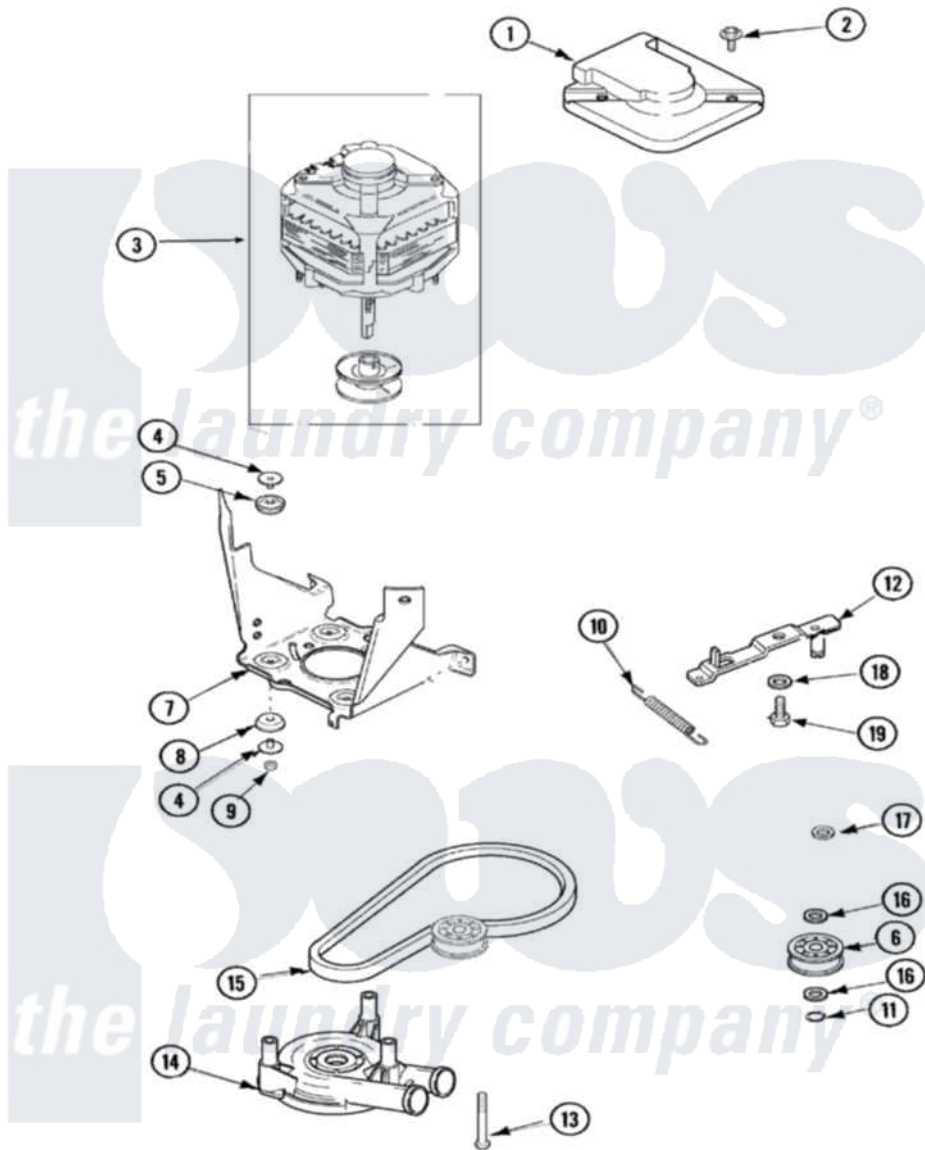

# Maytag SAV4655EWQ 04 - MOTOR, PUMP AND IDLER ASSEMBLY

Maytag [Residential Maytag SAV4655EWQ Washer Parts](#) Parts Diagram 04 - MOTOR, PUMP AND IDLER ASSEMBLY

[Click on the part number to view part](#)

Item	Original Part Number	Replaced By	Status	Part Description
1	<a href="#">40112301</a>			Shield, Motor
2	40046701	<a href="#">4312464</a>		Screw
3	27001055	<a href="#">27001215</a>		Motor W/Pulley
4	<a href="#">40053701</a>			Post, Isolator
5	<a href="#">40053801</a>			Mount, Motor Upper
6	<a href="#">40045001</a>			Idler Pulley Assembly
7	40015502		Not Available	BRACKET, MOTOR MOUNT
8	<a href="#">40054301</a>			Mount, Motor Lower
9	40095101	<a href="#">Y707702</a>		Locknut
10	<a href="#">40061401</a>			Spring, Idler Lever
11	<a href="#">23748</a>			Ring, Retaining
12	<a href="#">27001225</a>			Nut, Jam Mid Lock 1/4-20
"	<a href="#">27001028</a>			Idler Lever Assembly
"	<a href="#">40038901</a>			Screw, 1/4-20
13	<a href="#">40063701</a>			Screw, 10-16 x 1.75
14	27001036	<a href="#">27001233</a>		Pump

15	<a href="#">27001006</a>	Belt, Spin And Agitator
16	<a href="#">52549</a>	Washer, 501 ID X3/4 Odx
17	<a href="#">Y504082</a>	Washer, Wave
18	<a href="#">40054701</a>	Washer
19	<a href="#">40038901</a>	Screw, 1/4-20