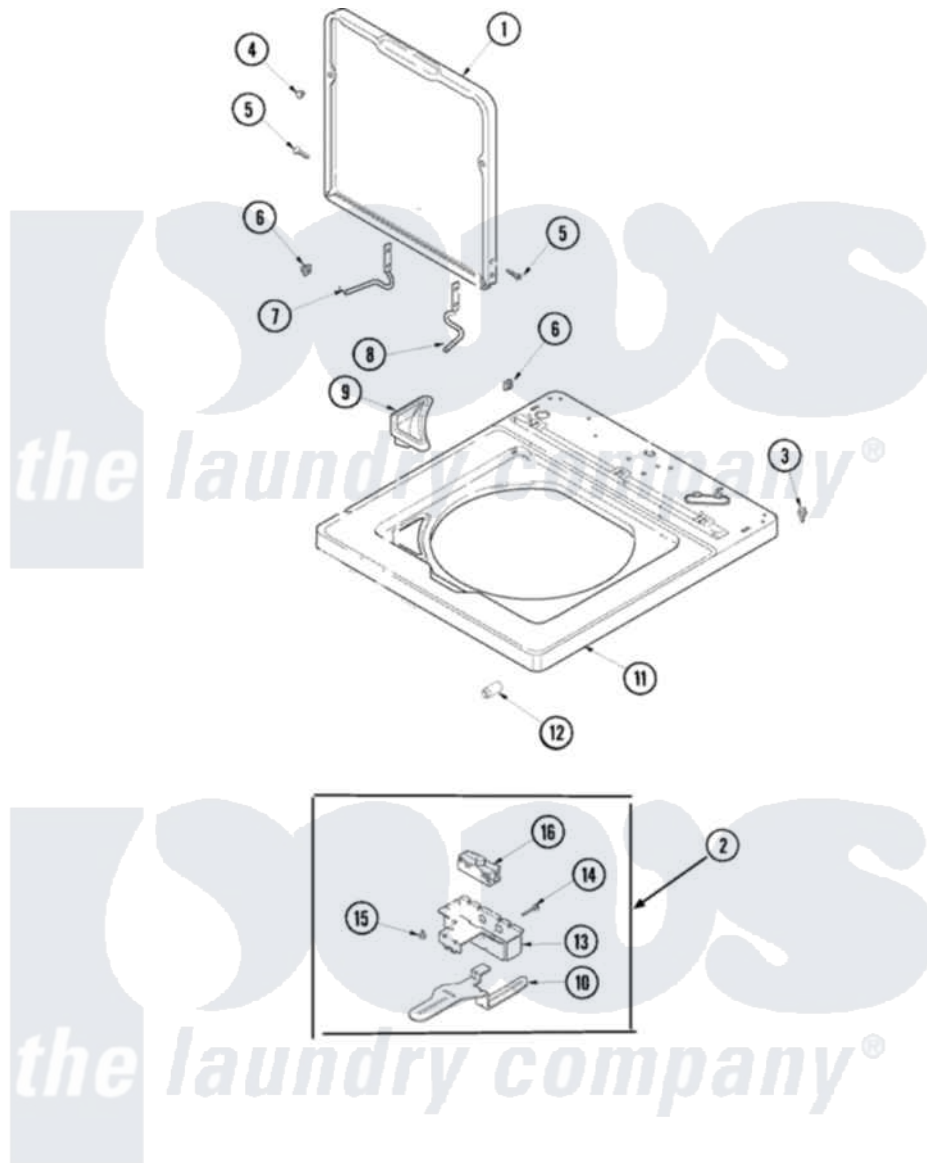

# Maytag SAV4655EWQ 06 - TOP AND DOOR SWITCH

Maytag [Residential Maytag SAV4655EWQ Washer Parts](#) Parts Diagram 06 - TOP AND DOOR SWITCH  
 Click on the part number to view part

Item	Original Part Number	Replaced By	Status	Part Description
1	<a href="#">27001192</a>			Lid W/Instruction
2	40034901	<a href="#">40034901P</a>		Assembly- Lid
3	501086	<a href="#">90767</a>		Screw, 8A X 3/8 HeX Washer Head Tapping
4	<a href="#">40038001</a>			Bumper
5	40039201	<a href="#">W10119828</a>		Screw, Lid Hinge Mounting
6	<a href="#">40008201</a>			Bushing, Hinge
7	<a href="#">40094002</a>			Hinge, Lid Left Stop
8	<a href="#">40094101</a>			Hinge, Lid Right Pass
9	<a href="#">27001117</a>			Dispenser, Bleach
10	<a href="#">40009701</a>			Arm, Lid Switch
11	<a href="#">27001183</a>			Top
12	<a href="#">40102101</a>			Cap, Hinge
13	<a href="#">40009801</a>			Holder, Lid Switch
14	<a href="#">40040701</a>			Screw, Tapping No.6b-20
15	501086	<a href="#">90767</a>		Screw, 8A X 3/8 HeX Washer Head Tapping