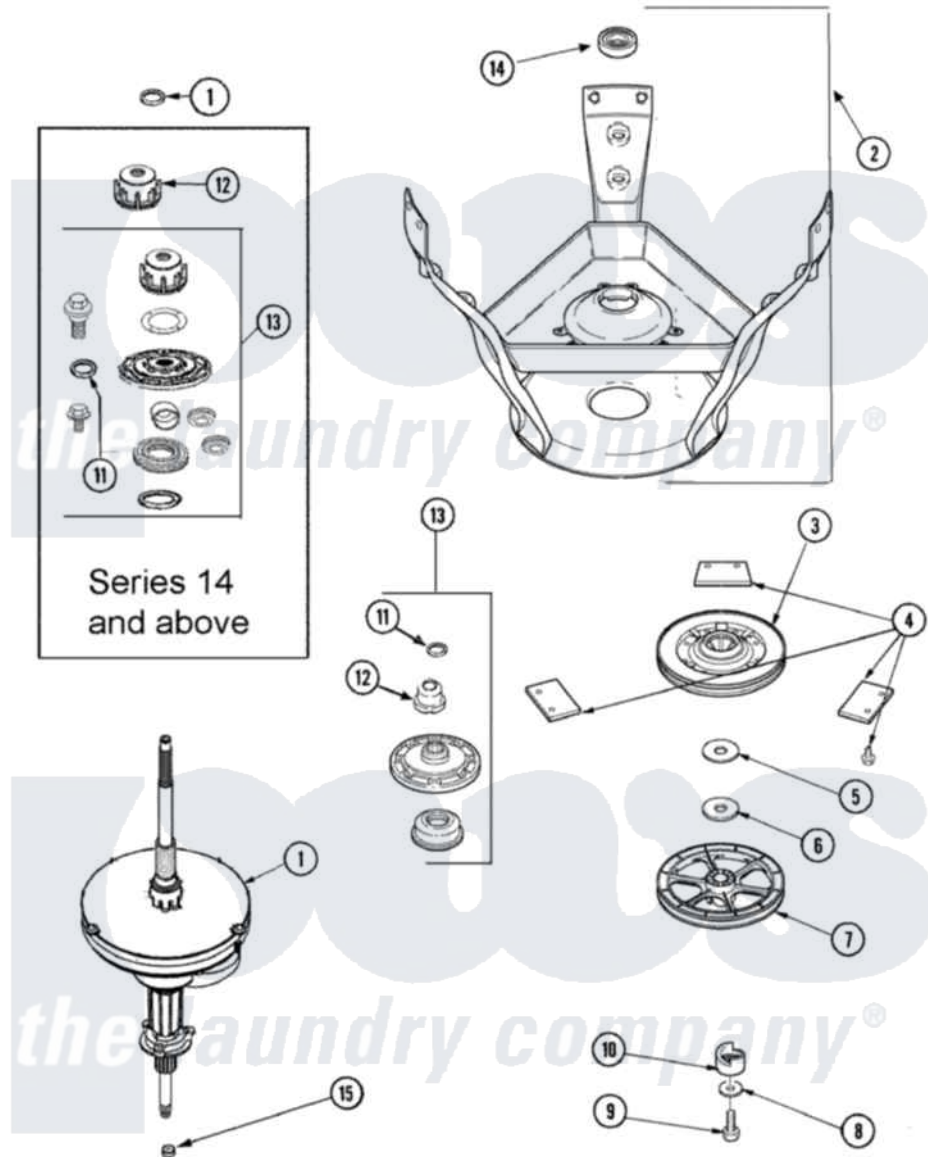

# Maytag SAV4655EWQ 07 - TRANSMISSION & BRAKE

Maytag Residential Maytag SAV4655EWQ Washer Parts Parts Diagram 07 - TRANSMISSION & BRAKE  
 Click on the part number to view part

Item	Original Part Number	Replaced By	Status	Part Description
1	27001039	<a href="#">W10219148</a>		Transmison
2	27001030	<a href="#">12002013</a>		Base
3	40003103	<a href="#">R9900474</a>		Brake Assembly
4	<a href="#">R0000014</a>			Kit, Brake Pad
"	<a href="#">26594P</a>			Grease, Silicone - 2 Oz Tube
5	<a href="#">40065701</a>			Washer, 2 Odx.63 ID
6	<a href="#">40063201</a>			Washer, Flat
7	<a href="#">40047102</a>			Pulley, Spin/Agit
8	<a href="#">40041501</a>			Washer
9	<a href="#">40063401</a>			Screw, 1/4-20 x 5/8 Hex
10	<a href="#">40047402</a>			Helix, Plastic
11	<a href="#">25-7941</a>			"O" Ring, Agtr Drive Shaft
12	21001533	<a href="#">35-5655-1</a>		Seal
13	12002223	<a href="#">W10116790</a>		Hub And Seal
"	12002140	<a href="#">W10116791</a>		Hub And Seal
"	40004201	<a href="#">40004201P</a>		Main Bearing Assembly