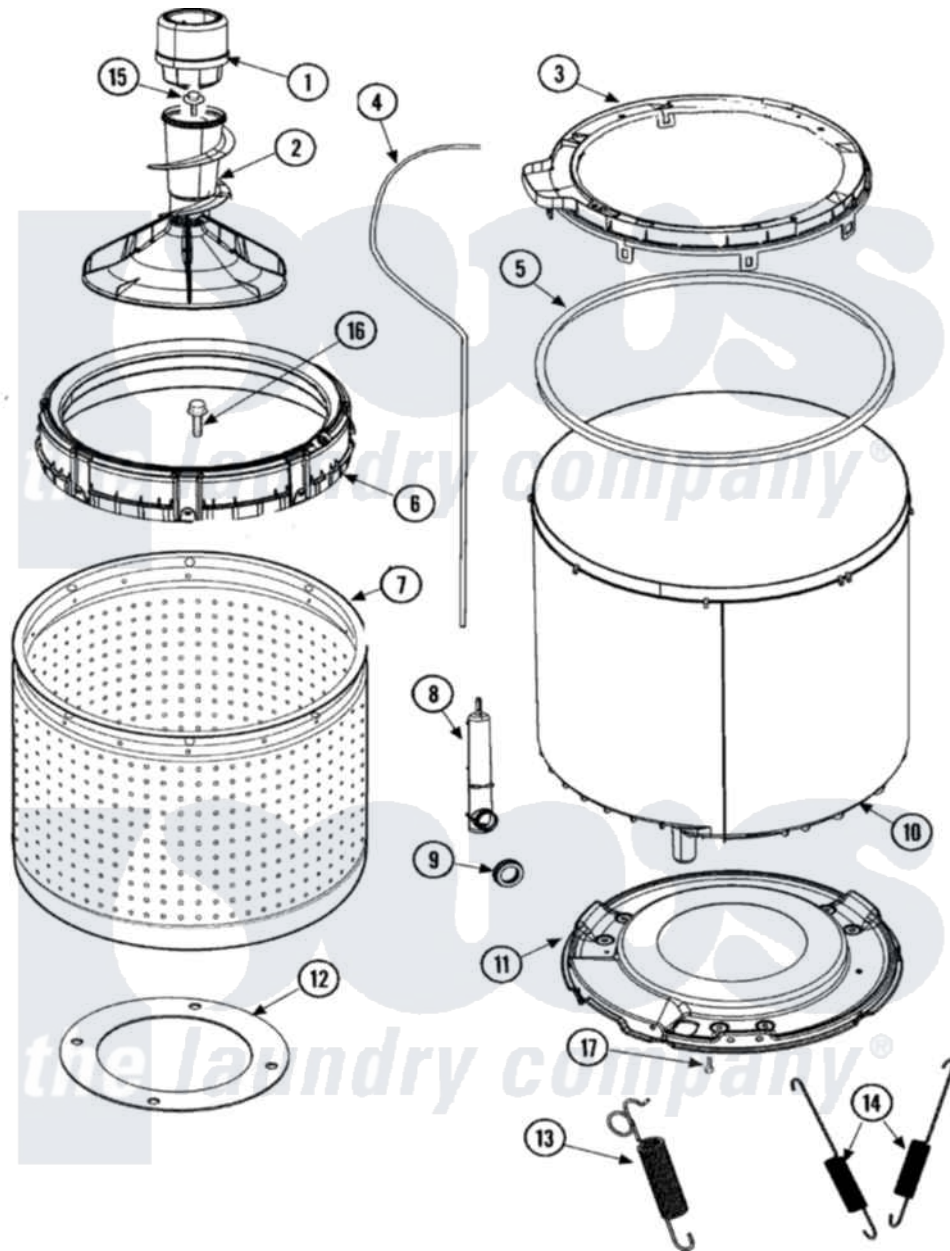

# Maytag SAV4655EWQ 08 - TUB, INNER & OUTER (SERIES 12)

Maytag Residential Maytag SAV4655EWQ Washer Parts Parts Diagram 08 - TUB, INNER & OUTER (SERIES 12)  
 Click on the part number to view part

Item	Original Part Number	Replaced By	Status	Part Description
1	<a href="#">21001905</a>			Dispenser, Fabric
2	<a href="#">22004042</a>			Agitator/Auger Assembly
3	27001132		Not Available	COVER, OUTER TUB W/GASKET
4	27001194	<a href="#">21001748</a>		Hose, Pressure Switch
5	<a href="#">27001131</a>			Seal, Tub Cover
6	<a href="#">27001149</a>			Balance Ring Assembly
7	27001221		Not Available	TUB, PLASTIC INNER
8	<a href="#">40008501</a>			Assembly, Pressure Bulb
9	<a href="#">40037801</a>			Grommet
10	27001147	<a href="#">27001227</a>		Outer Tub, Plastic
"	<a href="#">27001227</a>			Outer Tub, Plastic
11	<a href="#">40015401</a>			Seal-Head
"	40001102	<a href="#">40001102P</a>		Bottom, Outer Tub
"	<a href="#">40128701</a>			Screw, 5/16-18 X .50
"	<a href="#">27001067</a>			Bottom, Outer Tub
12	<a href="#">27001222</a>			Gasket, Foam

13	<a href="#">Y2201244</a>		Spring, Counterweight
14	<a href="#">Y37001124</a>		Spring, Tall Tub
15	25-8004	<a href="#">W10309247</a>	Screw
16	Y2201470	<a href="#">W1011678Z</a>	Screw
17	<a href="#">40064301</a>		Screw, 1/4-15 x 3/4 Hex