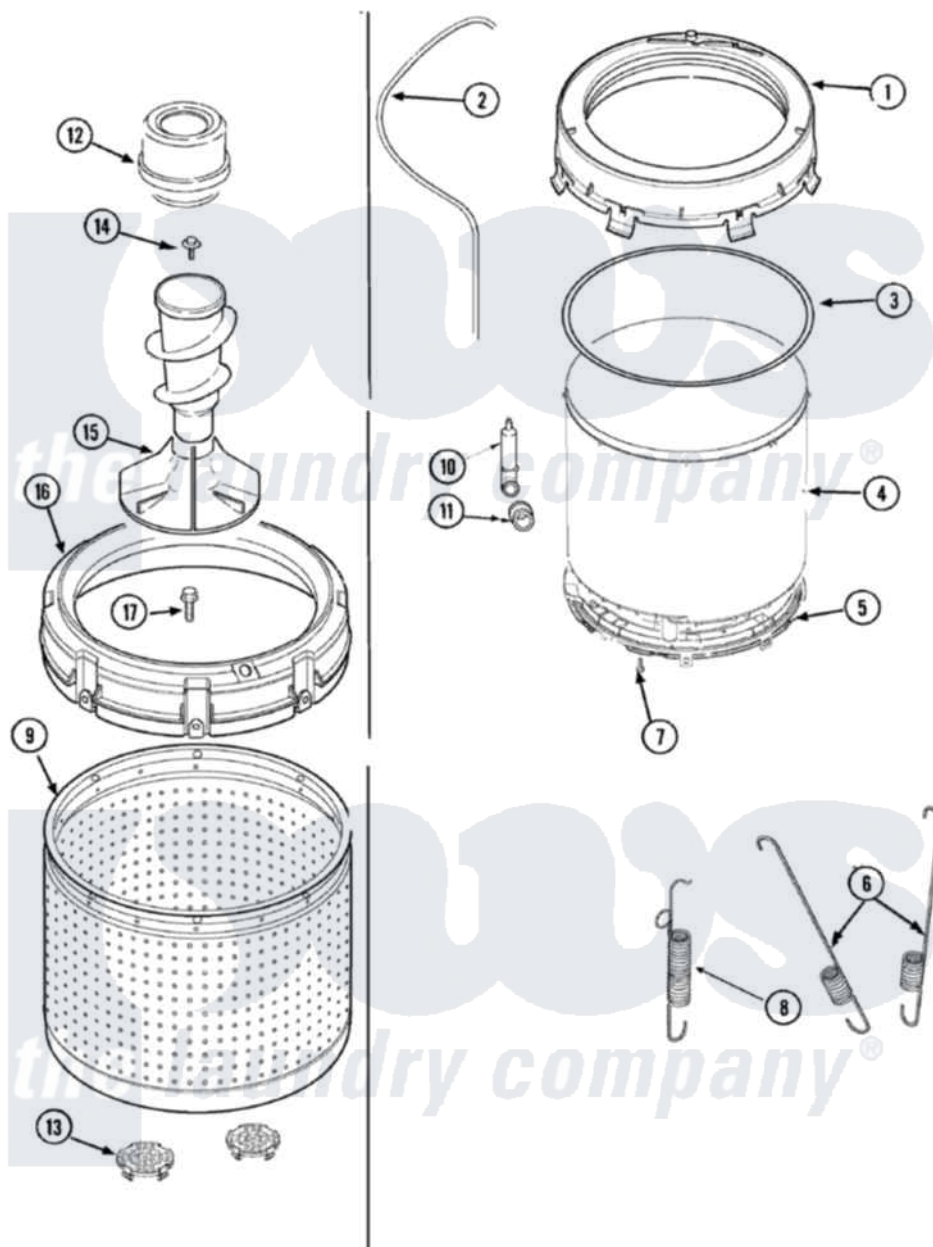

Maytag SAV4655EWQ 09 - TUBS

Maytag [Residential Maytag SAV4655EWQ Washer Parts](#) Parts Diagram 09 - TUBS
 Click on the part number to view part

Item	Original Part Number	Replaced By	Status	Part Description
1	27001132		Not Available	COVER, OUTER TUB W/GASKET
2	27001194	21001748		Hose, Pressure Switch
3	27001131			Seal, Tub Cover
4	27001147	27001227		Outer Tub, Plastic
5	27001067			Bottom, Outer Tub
6	Y37001124			Spring, Tall Tub
7	40064301			Screw, 1/4-15 x 3/4 Hex
8	Y2201244			Spring, Counterweight
9	27001150		Not Available	TUB, PLASTIC INNER
10	40008501			Assembly, Pressure Bulb
11	40037801			Grommet
12	27001097		Not Available	DISPENSER, FABRIC (GRAY)
13	27001148			Filter, Lint
14	25-8004	W10309247		Screw
15	22004042			Agitator/Auger Assembly