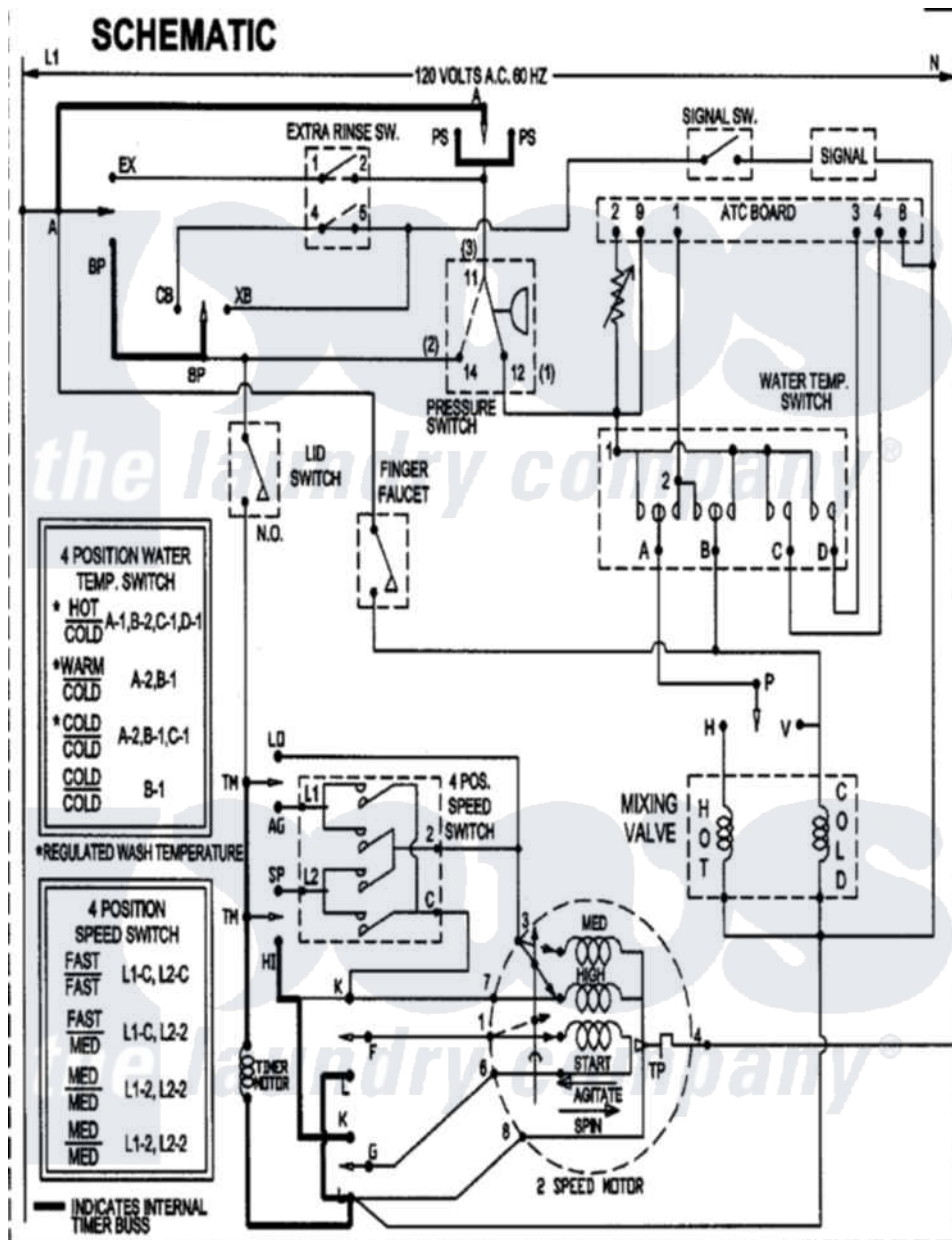

Maytag SAV4655EWQ 10 - WIRING INFORMATION

Maytag Residential Maytag SAV4655EWQ Washer Parts Parts Diagram 10 - WIRING INFORMATION  
 Click on the part number to view part

Item	Original Part Number	Replaced By	Status	Part Description
NI	15003513		Not Available	WIRING INFORMATION