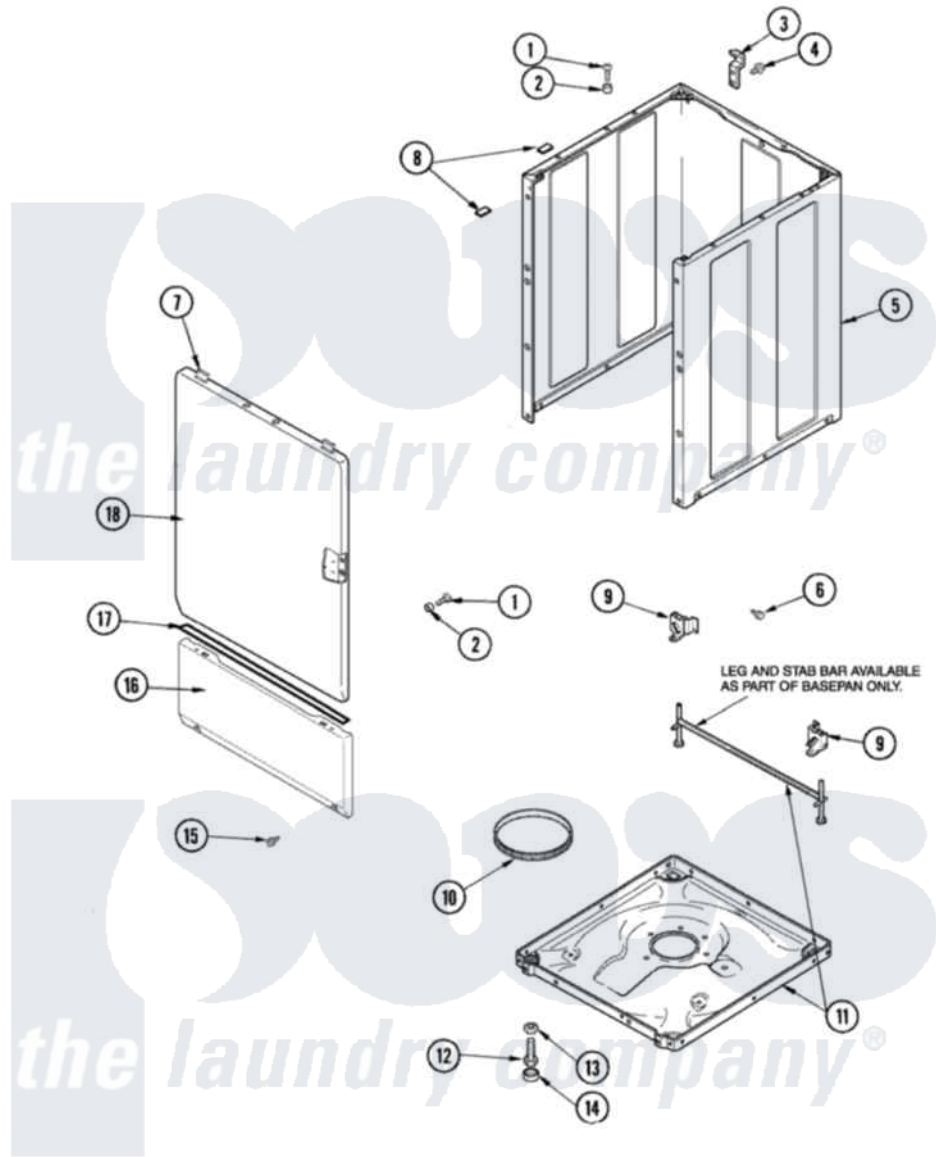

# Maytag SAV4655EWW 01 - CABINET & BASE

Maytag [Residential Maytag SAV4655EWW Washer Parts](#) Parts Diagram 01 - CABINET & BASE  
 Click on the part number to view part

Item	Original Part Number	Replaced By	Status	Part Description
1	32671	<a href="#">Y014874</a>		Screw, Idler Arm And Sleeve
2	<a href="#">505187</a>			Locator, Panel
3	<a href="#">500003</a>			Hinge, Top
4	40064801	<a href="#">3390631</a>		Screw, 10-16 X 3/8
5	40076402WP	<a href="#">37001284</a>		Cabinet As Pack
6	<a href="#">27001200</a>			Screw
7	56080	<a href="#">22001650</a>		Fastener, Spring
"	501086	<a href="#">90767</a>		Screw, 8A X 3/8 HeX Washer Head Tapping
8	<a href="#">Y56128</a>			Pad, Bumper
9	<a href="#">40031501</a>			Bracket, Self Leveling
10	<a href="#">40037401</a>			Ring, Friction
11	<a href="#">40082801</a>			Clip, Wire
"	27001084	<a href="#">27001226</a>		Base Lev
12	40039001	<a href="#">22003428</a>		Leg, Adjustable
13	<a href="#">40038101</a>			Nut, Leg
14	<a href="#">40016001</a>			Foot, Rubber

15	<a href="#">40034101</a>	Screw, No.12bx1/2
16	<a href="#">40045301WP</a>	Panel, Access
17	<a href="#">40083101</a>	Tape, Foam
18	<a href="#">40035401WP</a>	Panel, Front
"	<a href="#">22001817</a>	Sheet, Sound Damper