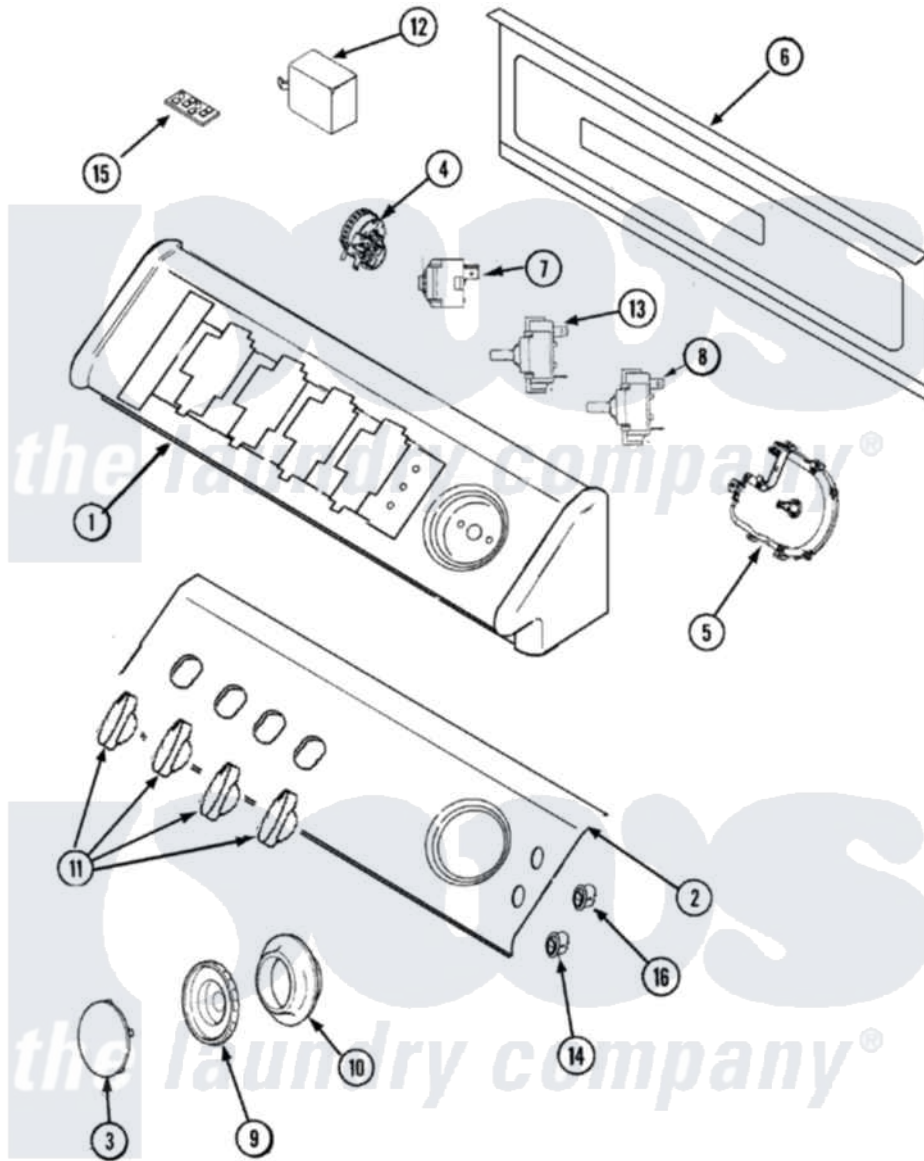

Maytag SAV4655EWW 02 - CONTROL PANEL

Maytag Residential Maytag SAV4655EWW Washer Parts Parts Diagram 02 - CONTROL PANEL
 Click on the part number to view part

Item	Original Part Number	Replaced By	Status	Part Description
1	27001110		Not Available	CONSOLE (WHT)
2	33001855	33002917		Screw, No.10-16
"	27001050			Facia Ground Wire Assembly
"	27001212			Facia
3	27001112	27001087		Knob, Cap
4	27001127	27001203		Switch, Pressure
5	33001855	33002917		Screw, No.10-16
"	27001113			Timer
6	27001051			Back Panel, Hood/Console
7	27001103			Switch, Rotary
8	27001114			Switch, Rotary
9	27001090	22003993		Timer Knob
10	22002997			Pin, Locking
"	27001092		Not Available	SKIRT, TIMER KNOB
11	27001115	27001126		Knob, Selector
12	33001623			Buzzer, Non-Adjustable

13	27001197		Switch, Temperature
14	22003981		Switch, Momentary Rocker
15	27001208		Control, Atc Board
16	22003977	74010226	Switch, Rocker W/Shield
17	27001142		Cord, Power