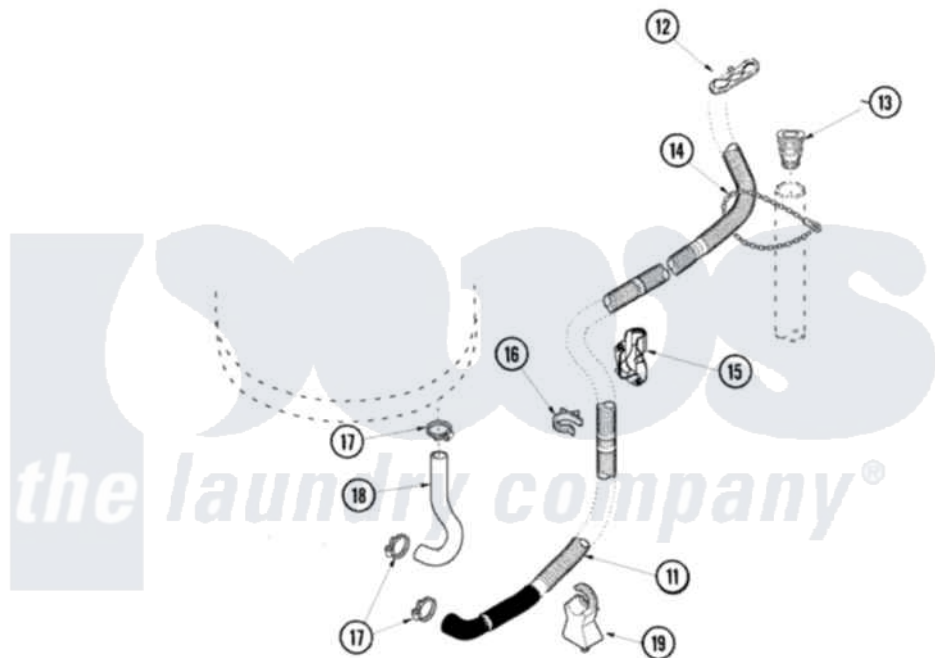

Maytag SAV4655EWW 03 - MIXING VALVE AND HOSES

Maytag [Residential Maytag SAV4655EWW Washer Parts](#) Parts Diagram 03 - MIXING VALVE AND HOSES
 Click on the part number to view part

Item	Original Part Number	Replaced By	Status	Part Description
1	27001145			Hose, Mixing Valve To Tub
2	503661	27001200		Screw
3	25-7867	596669		Clamp, Manifold
4	21001760			Flume Assembly / Water Diverter
5	501086	90767		Screw, 8A X 3/8 HeX Washer Head Tapping
6	40107001			Valve, Mixing-E2
7	40098801			Plate, Mixing Value
8	20290	Y013783		Washer, Inlet Hose
9	33-7891	89503		Hose-Inlet
"	35-0874	76313		Hosefill
10	22002960			Strainer, Washer Inlet
11	12001585			Drain Hose Extension Accessory
"	40053901			Hose, Drain
12	22003814			Retainer, Drain Hose

13	40008101		Adapter, Standpipe
14	33489	8539404	Tie-Wire
15	40058501		Relief, Strain Drain
16	36014		Clip, Retainer-Hose
17	36801	596669	Clamp, Manifold
18	40094201		Hose, Tub To Pump
19	40044901		Stand, Hose