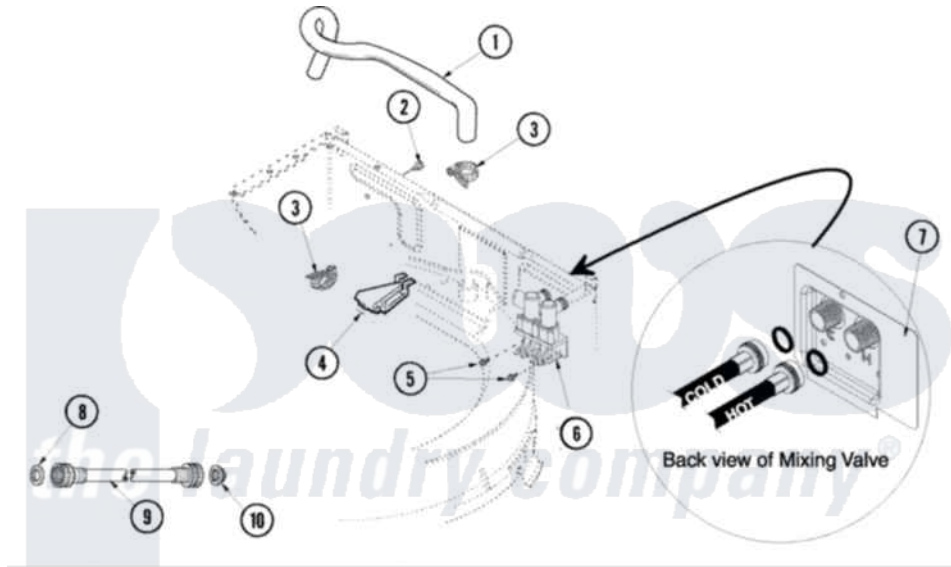

Maytag SAV4655EWW 03 - MIXING VALVE AND HOSES

Maytag [Residential Maytag SAV4655EWW Washer Parts](#) Parts Diagram 03 - MIXING VALVE AND HOSES
 Click on the part number to view part

Item	Original Part Number	Replaced By	Status	Part Description
1	27001145			Hose, Mixing Valve To Tub
2	503661	27001200		Screw
3	25-7867	596669		Clamp, Manifold
4	21001760			Flume Assembly / Water Diverter
5	501086	90767		Screw, 8A X 3/8 HeX Washer Head Tapping
6	40107001			Valve, Mixing-E2
7	40098801			Plate, Mixing Value
8	20290	Y013783		Washer, Inlet Hose
9	33-7891	89503		Hose-Inlet
"	35-0874	76313		Hosefill
10	22002960			Strainer, Washer Inlet
11	12001585			Drain Hose Extension Accessory
"	40053901			Hose, Drain
12	22003814			Retainer, Drain Hose

13	40008101		Adapter, Standpipe
14	33489	8539404	Tie-Wire
15	40058501		Relief, Strain Drain
16	36014		Clip, Retainer-Hose
17	36801	596669	Clamp, Manifold
18	40094201		Hose, Tub To Pump
19	40044901		Stand, Hose