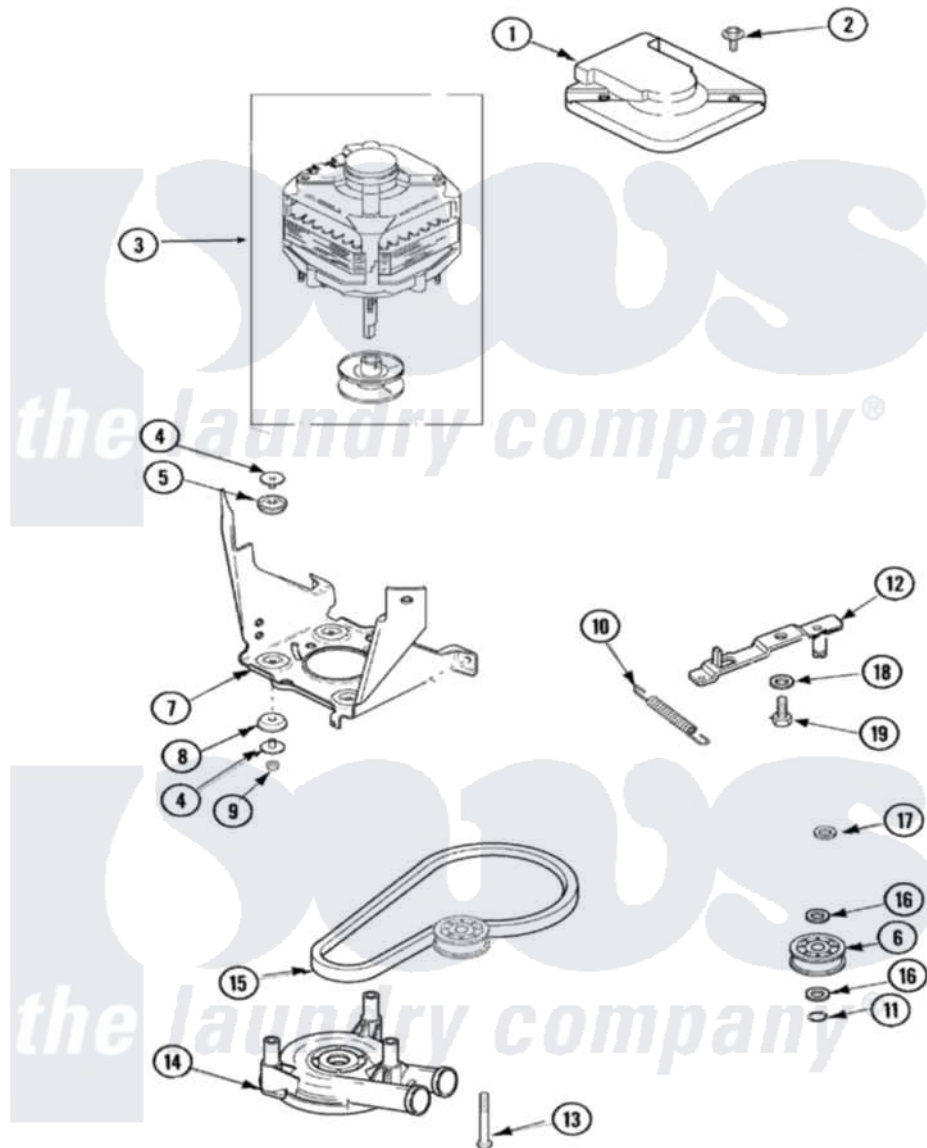

# Maytag SAV4655EWW 04 - MOTOR, PUMP AND IDLER ASSEMBLY

Maytag [Residential Maytag SAV4655EWW Washer Parts](#) Parts Diagram 04 - MOTOR, PUMP AND IDLER ASSEMBLY

[Click on the part number to view part](#)

Item	Original Part Number	Replaced By	Status	Part Description
1	<a href="#">40112301</a>			Shield, Motor
2	40046701	<a href="#">4312464</a>		Screw
3	27001055	<a href="#">27001215</a>		Motor W/Pulley
4	<a href="#">40053701</a>			Post, Isolator
5	<a href="#">40053801</a>			Mount, Motor Upper
6	<a href="#">40045001</a>			Idler Pulley Assembly
7	40015502		Not Available	BRACKET, MOTOR MOUNT
8	<a href="#">40054301</a>			Mount, Motor Lower
9	40095101	<a href="#">Y707702</a>		Locknut
10	<a href="#">40061401</a>			Spring, Idler Lever
11	<a href="#">23748</a>			Ring, Retaining
12	<a href="#">27001225</a>			Nut, Jam Mid Lock 1/4-20
"	<a href="#">27001028</a>			Idler Lever Assembly
"	<a href="#">40038901</a>			Screw, 1/4-20
13	<a href="#">40063701</a>			Screw, 10-16 x 1.75
14	27001036	<a href="#">27001233</a>		Pump

15	<a href="#">27001006</a>	Belt, Spin And Agitator
16	<a href="#">52549</a>	Washer, 501 ID X3/4 Odx
17	<a href="#">Y504082</a>	Washer, Wave
18	<a href="#">40054701</a>	Washer
19	<a href="#">40038901</a>	Screw, 1/4-20