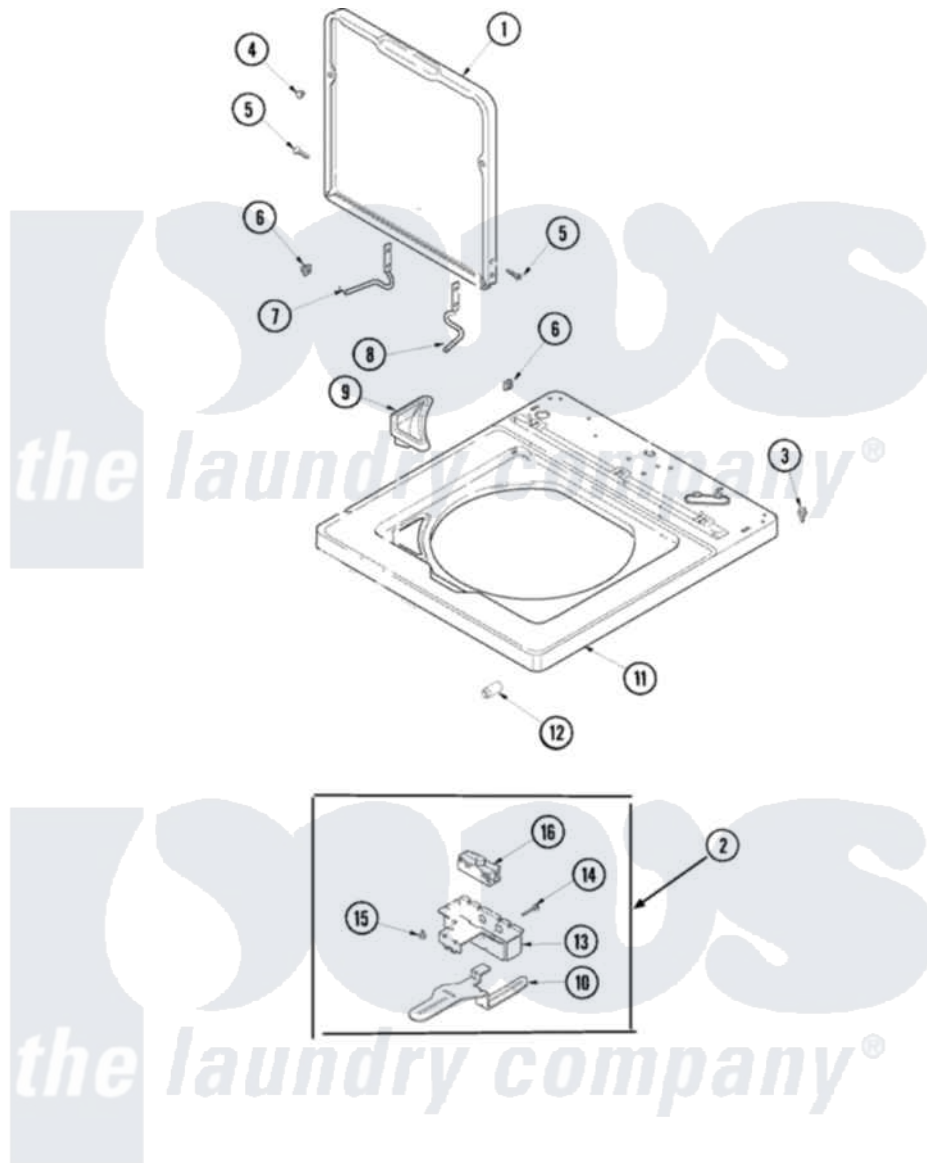

# Maytag SAV4655EWW 06 - TOP AND DOOR SWITCH

Maytag Residential Maytag SAV4655EWW Washer Parts Parts Diagram 06 - TOP AND DOOR SWITCH  
 Click on the part number to view part

Item	Original Part Number	Replaced By	Status	Part Description
1	27001116		Not Available	LID (WHT)
2	40034901	<a href="#">40034901P</a>		Assembly- Lid
3	501086	<a href="#">90767</a>		Screw, 8A X 3/8 HeX Washer Head Tapping
4	<a href="#">40038001</a>			Bumper
5	40039201	<a href="#">W10119828</a>		Screw, Lid Hinge Mounting
6	<a href="#">40008201</a>			Bushing, Hinge
7	<a href="#">40094002</a>			Hinge, Lid Left Stop
8	<a href="#">40094101</a>			Hinge, Lid Right Pass
9	<a href="#">27001117</a>			Dispenser, Bleach
10	<a href="#">40009701</a>			Arm, Lid Switch
11	<a href="#">27001182</a>			Top
12	<a href="#">40102101</a>			Cap, Hinge
13	<a href="#">40009801</a>			Holder, Lid Switch
14	<a href="#">40040701</a>			Screw, Tapping No.6b-20
15	501086	<a href="#">90767</a>		Screw, 8A X 3/8 HeX Washer Head Tapping