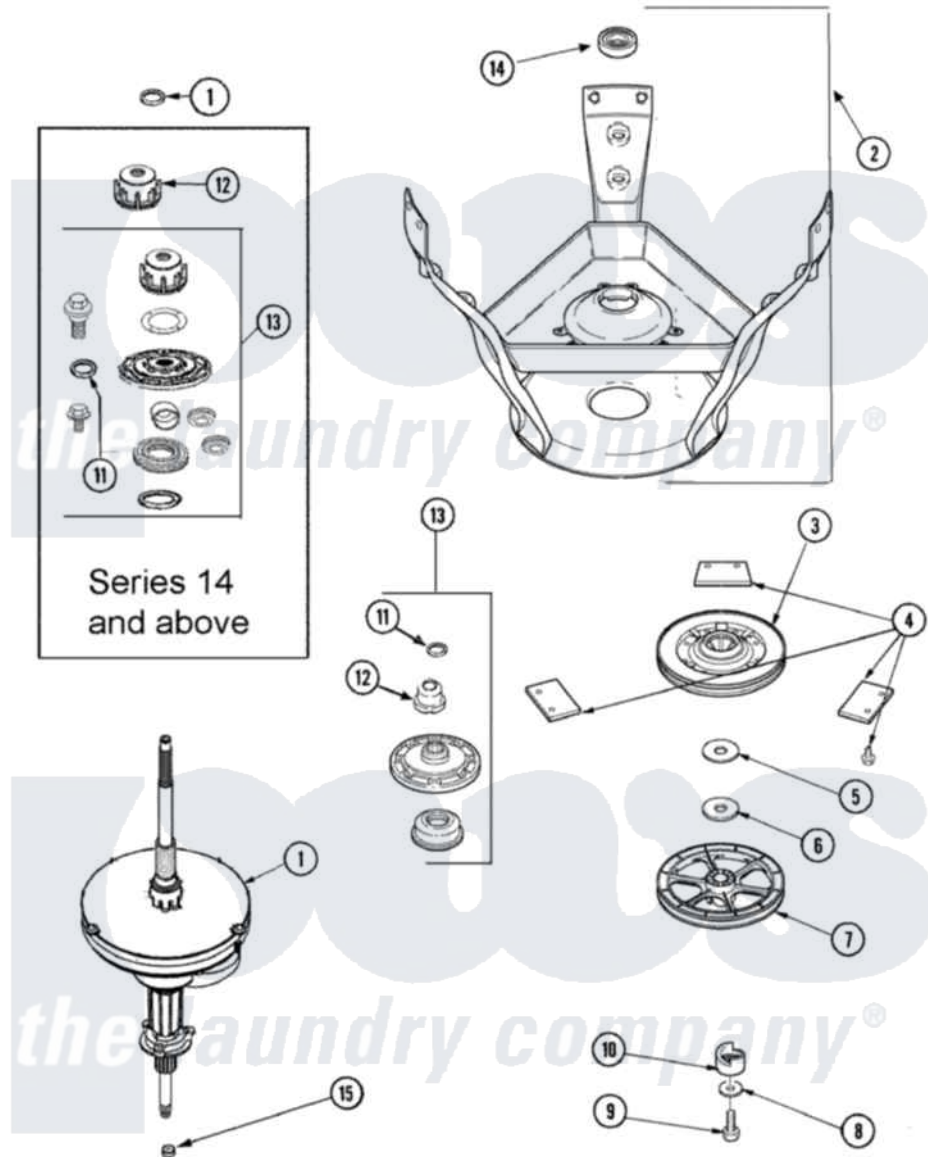

# Maytag SAV4655EWW 07 - TRANSMISSION & BRAKE

Maytag [Residential Maytag SAV4655EWW Washer Parts](#) Parts Diagram 07 - TRANSMISSION & BRAKE  
 Click on the part number to view part

Item	Original Part Number	Replaced By	Status	Part Description
1	27001039	<a href="#">W10219148</a>		Transmison
2	27001030	<a href="#">12002013</a>		Base
3	40003103	<a href="#">R9900474</a>		Brake Assembly
4	<a href="#">R0000014</a>			Kit, Brake Pad
"	<a href="#">26594P</a>			Grease, Silicone - 2 Oz Tube
5	<a href="#">40065701</a>			Washer, 2 Odx.63 ID
6	<a href="#">40063201</a>			Washer, Flat
7	<a href="#">40047102</a>			Pulley, Spin/Agit
8	<a href="#">40041501</a>			Washer
9	<a href="#">40063401</a>			Screw, 1/4-20 x 5/8 Hex
10	<a href="#">40047402</a>			Helix, Plastic
11	<a href="#">25-7941</a>			"O" Ring, Agtr Drive Shaft
12	21001533	<a href="#">35-5655-1</a>		Seal
13	12002223	<a href="#">W10116790</a>		Hub And Seal
"	12002140	<a href="#">W10116791</a>		Hub And Seal
"	40004201	<a href="#">40004201P</a>		Main Bearing Assembly