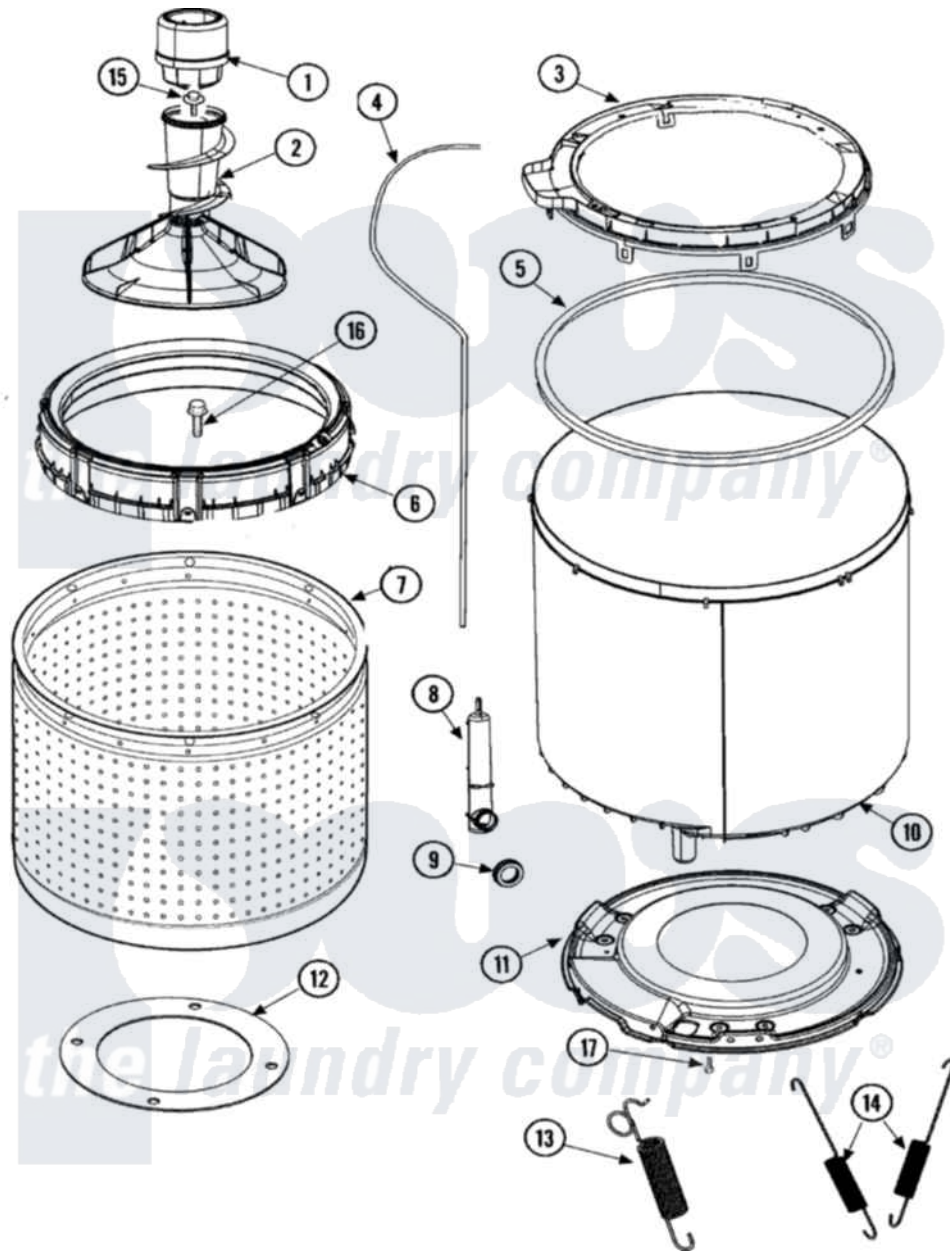

Maytag SAV4655EWW 08 - TUB, INNER & OUTER (SERIES 12)

Maytag Residential Maytag SAV4655EWW Washer Parts Parts Diagram 08 - TUB, INNER & OUTER (SERIES 12)
 Click on the part number to view part

Item	Original Part Number	Replaced By	Status	Part Description
1	21001905			Dispenser, Fabric
2	22004042			Agitator/Auger Assembly
3	27001132		Not Available	COVER, OUTER TUB W/GASKET
4	27001194	21001748		Hose, Pressure Switch
5	27001131			Seal, Tub Cover
6	27001149			Balance Ring Assembly
7	27001221		Not Available	TUB, PLASTIC INNER
8	40008501			Assembly, Pressure Bulb
9	40037801			Grommet
10	27001147	27001227		Outer Tub, Plastic
"	27001227			Outer Tub, Plastic
11	40015401			Seal-Head
"	40001102	40001102P		Bottom, Outer Tub
"	40128701			Screw, 5/16-18 X .50
"	27001067			Bottom, Outer Tub
12	27001222			Gasket, Foam

13	Y2201244		Spring, Counterweight
14	Y37001124		Spring, Tall Tub
15	25-8004	W10309247	Screw
16	Y2201470	W1011678Z	Screw
17	40064301		Screw, 1/4-15 x 3/4 Hex