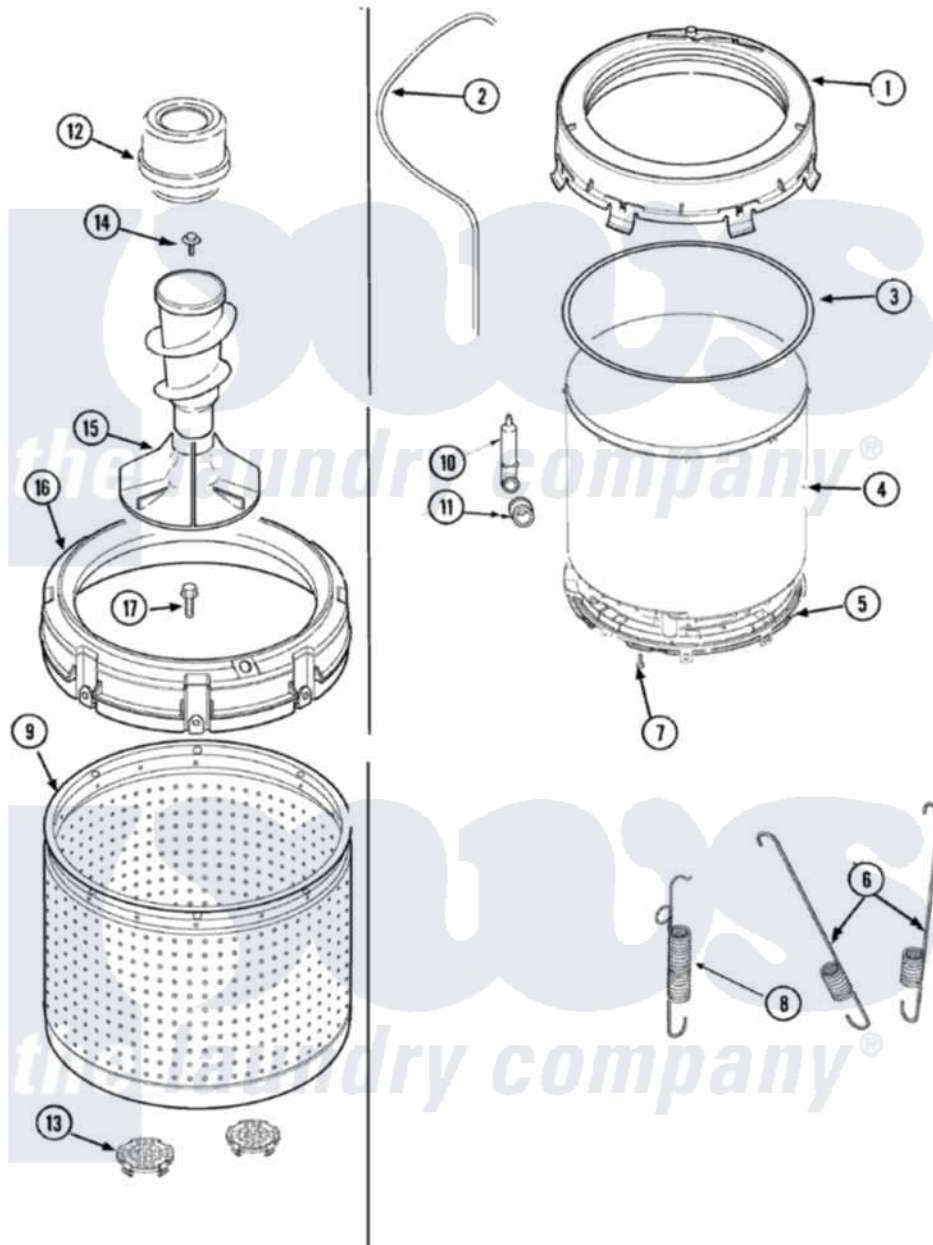

Maytag SAV4655EWW 09 - TUBS

Maytag [Residential Maytag SAV4655EWW Washer Parts](#) Parts Diagram 09 - TUBS
 Click on the part number to view part

Item	Original Part Number	Replaced By	Status	Part Description
1	27001132		Not Available	COVER, OUTER TUB W/GASKET
2	27001194	21001748		Hose, Pressure Switch
3	27001131			Seal, Tub Cover
4	27001147	27001227		Outer Tub, Plastic
5	27001067			Bottom, Outer Tub
6	Y37001124			Spring, Tall Tub
7	40064301			Screw, 1/4-15 x 3/4 Hex
8	Y2201244			Spring, Counterweight
9	27001150		Not Available	TUB, PLASTIC INNER
10	40008501			Assembly, Pressure Bulb
11	40037801			Grommet
12	27001097		Not Available	DISPENSER, FABRIC (GRAY)
13	27001148			Filter, Lint
14	25-8004	W10309247		Screw
15	22004042			Agitator/Auger Assembly