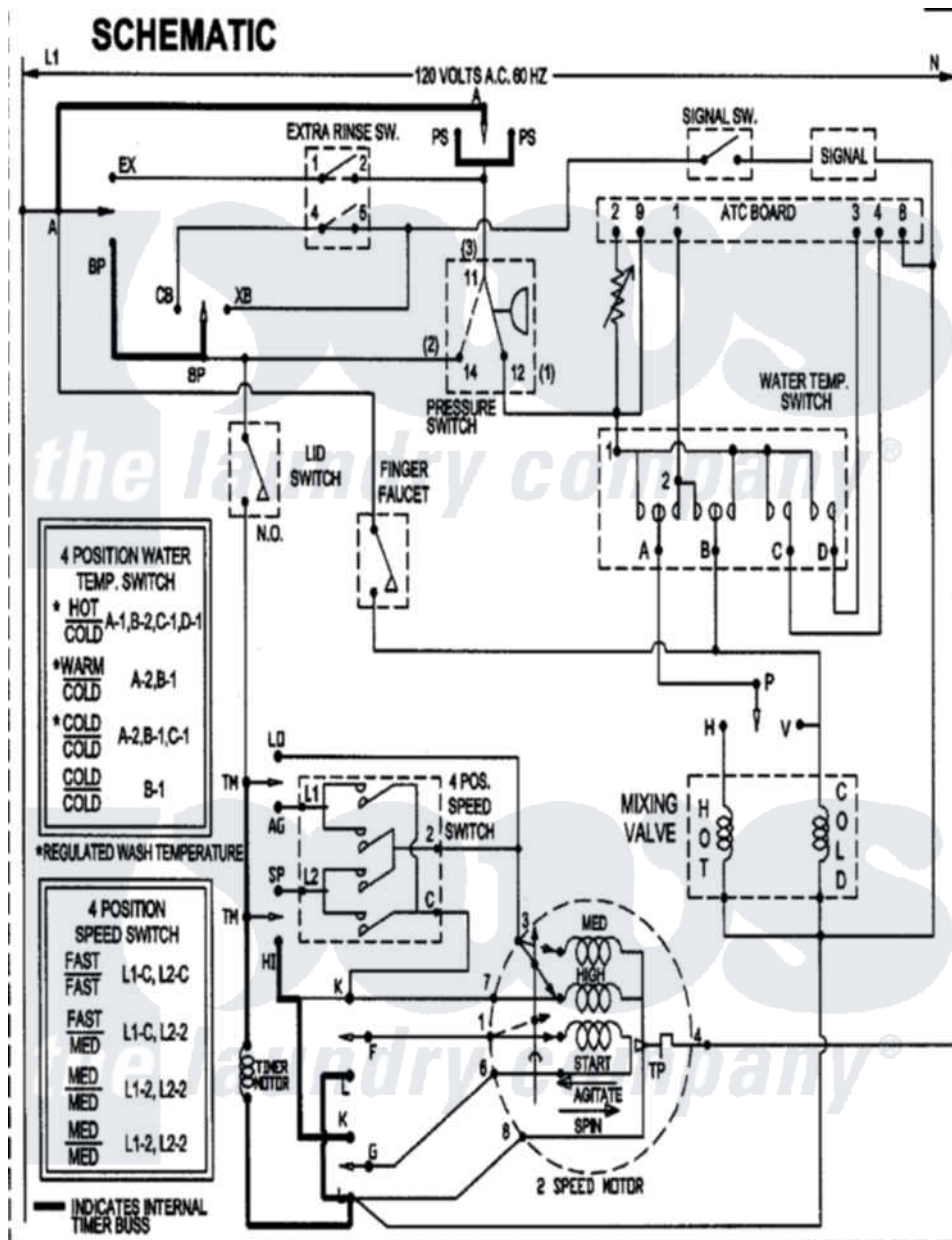

Maytag SAV4655EWW 10 - WIRING INFORMATION

Maytag [Residential Maytag SAV4655EWW Washer Parts](#) Parts Diagram 10 - WIRING INFORMATION
 Click on the part number to view part

Item	Original Part Number	Replaced By	Status	Part Description
NI	15003513		Not Available	WIRING INFORMATION