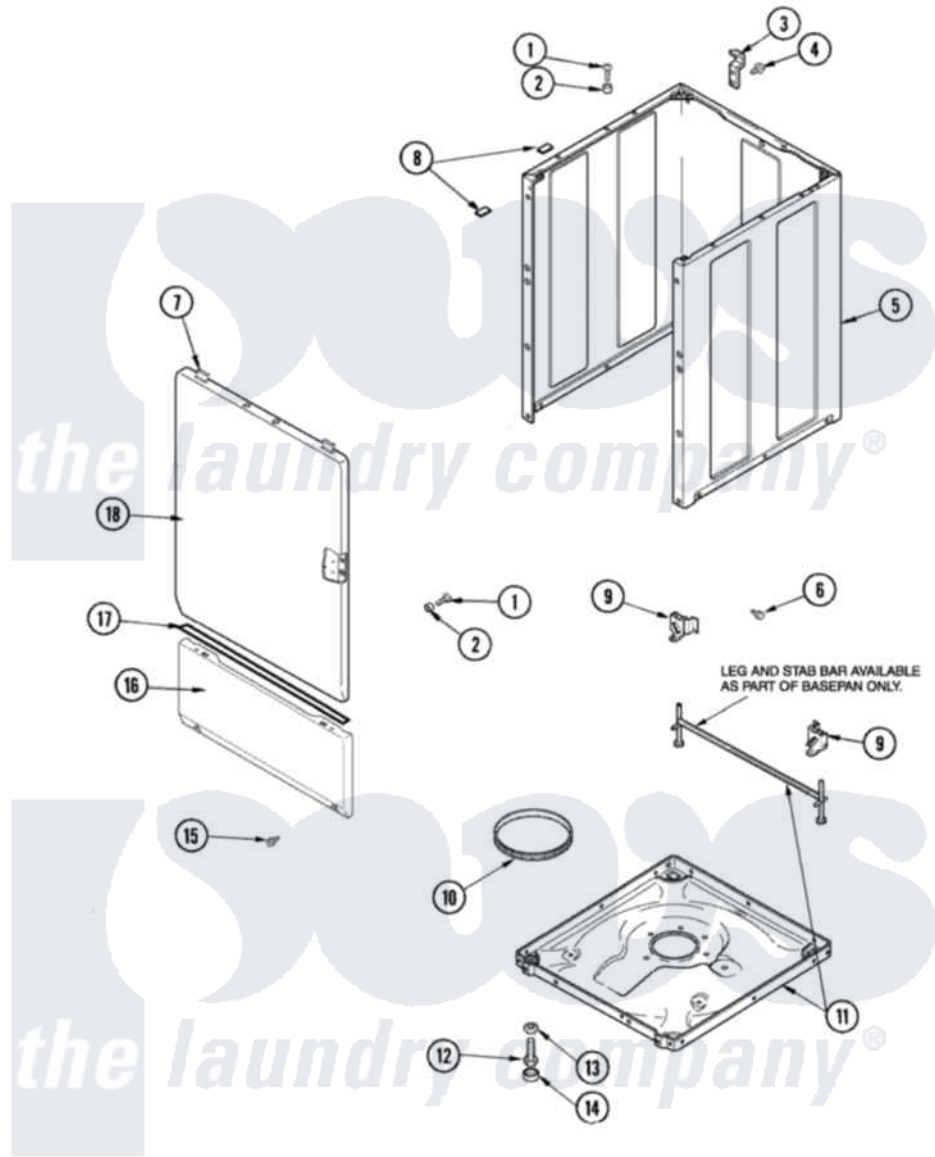

Maytag SAV4710AWW 01 - CABINET & BASE

Maytag Residential Maytag SAV4710AWW Washer Parts Parts Diagram 01 - CABINET & BASE
 Click on the part number to view part

Item	Original Part Number	Replaced By	Status	Part Description
1	32671	Y014874		Screw, Idler Arm And Sleeve
2	505187			Locator, Panel
3	500003			Hinge, Top
4	40064801	3390631		Screw, 10-16 X 3/8
5	40076402WP	37001284		Cabinet As Pack
6	40038201	27001200		Screw
7	501086	90767		Screw, 8A X 3/8 HeX Washer Head Tapping
"	56080	22001650		Fastener, Spring
8	Y56128			Pad, Bumper
9	40031501			Bracket, Self Leveling
10	40037401			Ring, Friction
11	27001084	27001226		Base Lev
"	40082801			Clip, Wire
12	40039001	22003428		Leg, Adjustable
13	40038101			Nut, Leg
14	40016001			Foot, Rubber

15	40034101	Screw, No.12bx1/2
16	40045301WP	Panel, Access
17	40083101	Tape, Foam
18	40035401WP	Panel, Front