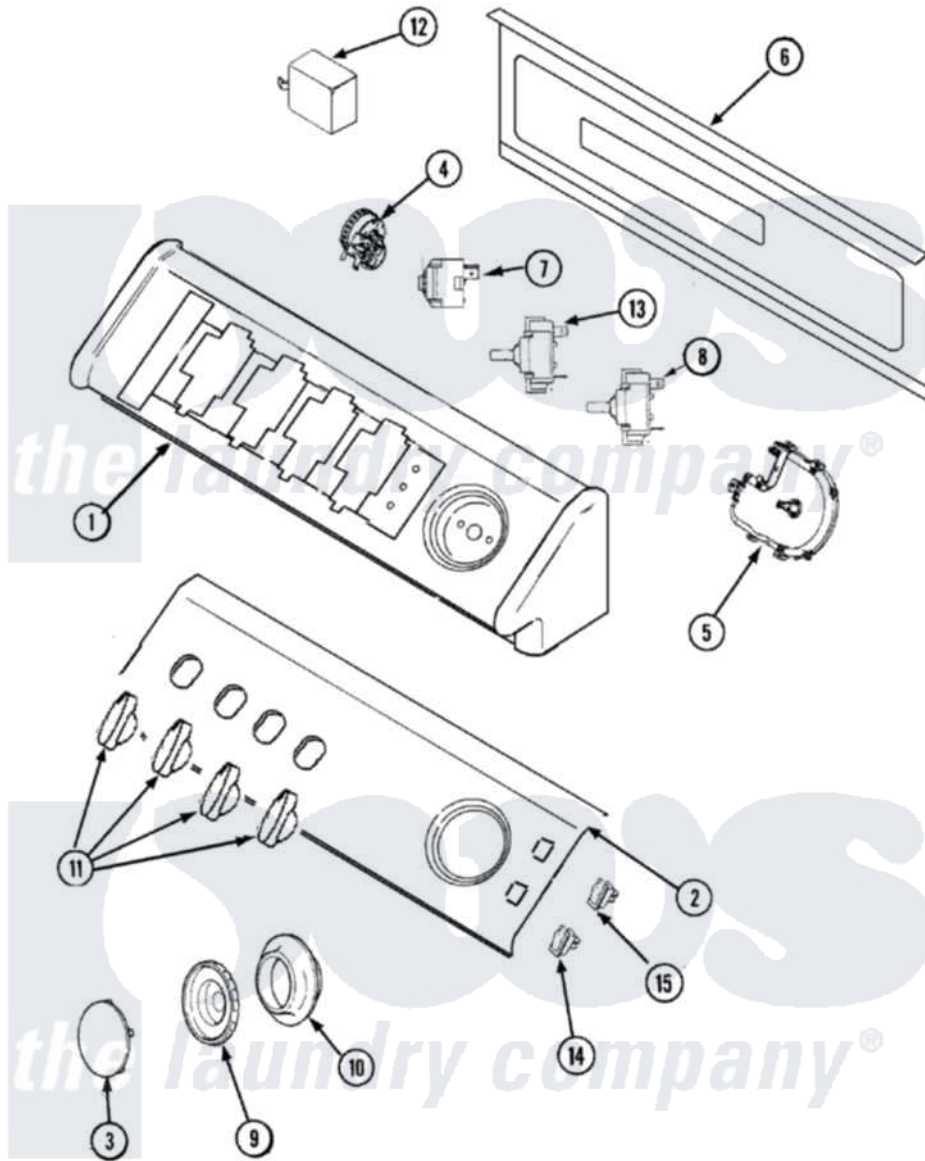

Maytag SAV4710AWW 02 - CONTROL PANEL

Maytag Residential Maytag SAV4710AWW Washer Parts Parts Diagram 02 - CONTROL PANEL
 Click on the part number to view part

Item	Original Part Number	Replaced By	Status	Part Description
1	27001110		Not Available	CONSOLE (WHT)
2	33001855	33002917		Screw, No.10-16
"	27001177			Facia
"	27001050			Facia Ground Wire Assembly
3	27001112	27001087		Knob, Cap
4	27001127	27001203		Switch, Pressure
"	27001047			Switch, Pressure
5	27001113			Timer
6	27001051			Back Panel, Hood/Console
7	27001103			Switch, Rotary
8	27001114			Switch, Rotary
9	27001090	22003993		Timer Knob
10	22002997			Pin, Locking
"	27001092		Not Available	SKIRT, TIMER KNOB
11	27001115	27001126		Knob, Selector
12	33001623			Buzzer, Non-Adjustable

13	27001059		Switch, Temperature
14	22003981		Switch, Momentary Rocker
15	40131001		Board, Atc 3 Point
16	22003977	74010226	Switch, Rocker W/Shield
"	27001142		Cord, Power