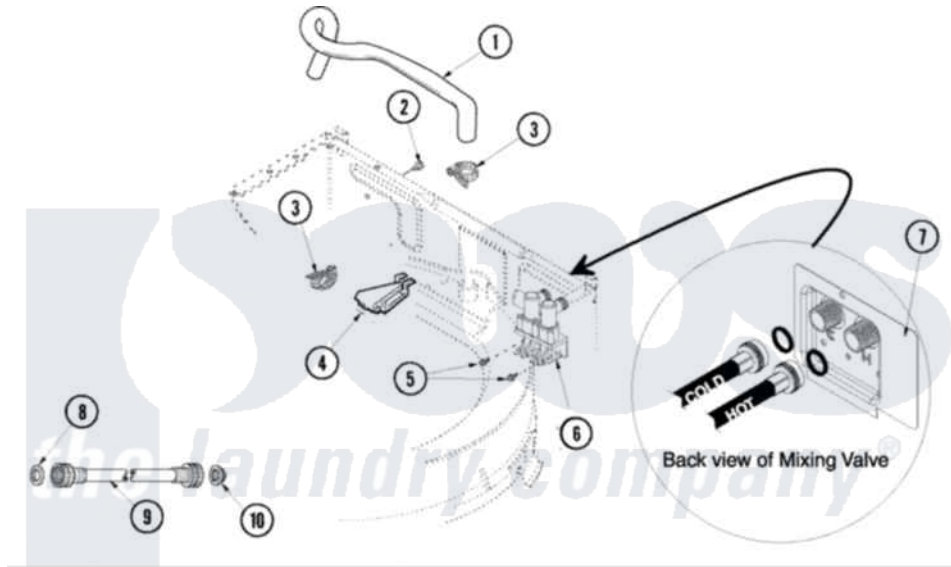

Maytag SAV4710AWW 03 - MIXING VALVE AND HOSES

Maytag [Residential Maytag SAV4710AWW Washer Parts](#) Parts Diagram 03 - MIXING VALVE AND HOSES
 Click on the part number to view part

Item	Original Part Number	Replaced By	Status	Part Description
1	27001145			Hose, Mixing Valve To Tub
2	503661	27001200		Screw
3	25-7867	596669		Clamp, Manifold
4	21001760			Flume Assembly / Water Diverter
5	501086	90767		Screw, 8A X 3/8 HeX Washer Head Tapping
6	40107001			Valve, Mixing-E2
7	40098801			Plate, Mixing Value
8	20290	Y013783		Washer, Inlet Hose
9	33-7891	89503		Hose-Inlet
"	35-0874	76313		Hosefill
10	22002960			Strainer, Washer Inlet
11	40053901			Hose, Drain
12	22003814			Retainer, Drain Hose
13	40008101			Adapter, Standpipe
14	33489	8539404		Tie-Wire

15	40058501	Relief, Strain Drain
16	36014	Clip, Retainer-Hose
17	36801	596669 Clamp, Manifold
18	40094201	Hose, Tub To Pump
19	40044901	Stand, Hose