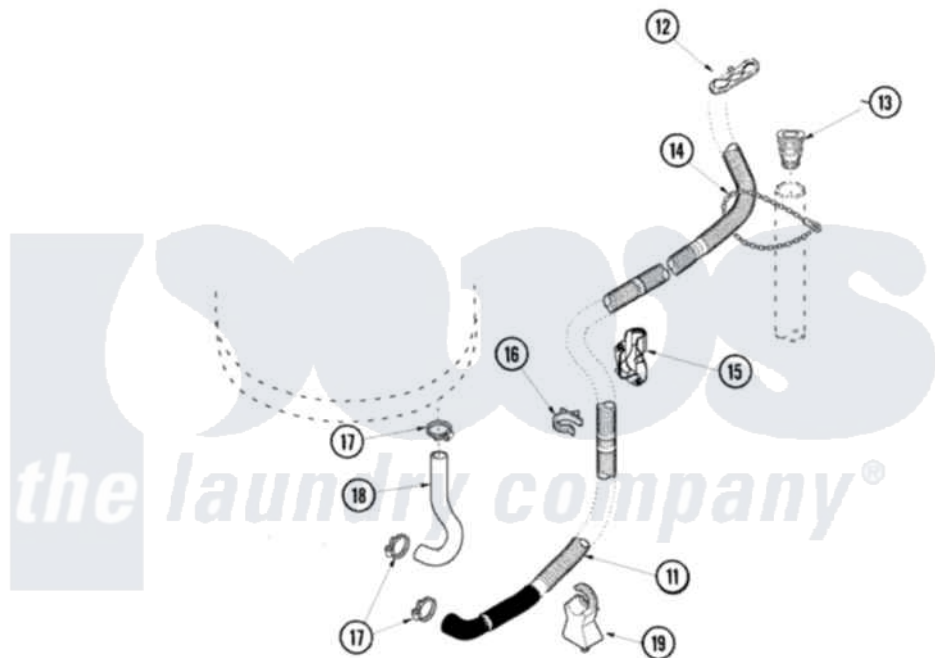

Maytag SAV4710AWW 03 - MIXING VALVE AND HOSES

Maytag [Residential Maytag SAV4710AWW Washer Parts](#) Parts Diagram 03 - MIXING VALVE AND HOSES
 Click on the part number to view part

Item	Original Part Number	Replaced By	Status	Part Description
1	27001145			Hose, Mixing Valve To Tub
2	503661	27001200		Screw
3	25-7867	596669		Clamp, Manifold
4	21001760			Flume Assembly / Water Diverter
5	501086	90767		Screw, 8A X 3/8 HeX Washer Head Tapping
6	40107001			Valve, Mixing-E2
7	40098801			Plate, Mixing Value
8	20290	Y013783		Washer, Inlet Hose
9	33-7891	89503		Hose-Inlet
"	35-0874	76313		Hosefill
10	22002960			Strainer, Washer Inlet
11	40053901			Hose, Drain
12	22003814			Retainer, Drain Hose
13	40008101			Adapter, Standpipe
14	33489	8539404		Tie-Wire

15	40058501	Relief, Strain Drain
16	36014	Clip, Retainer-Hose
17	36801	596669 Clamp, Manifold
18	40094201	Hose, Tub To Pump
19	40044901	Stand, Hose