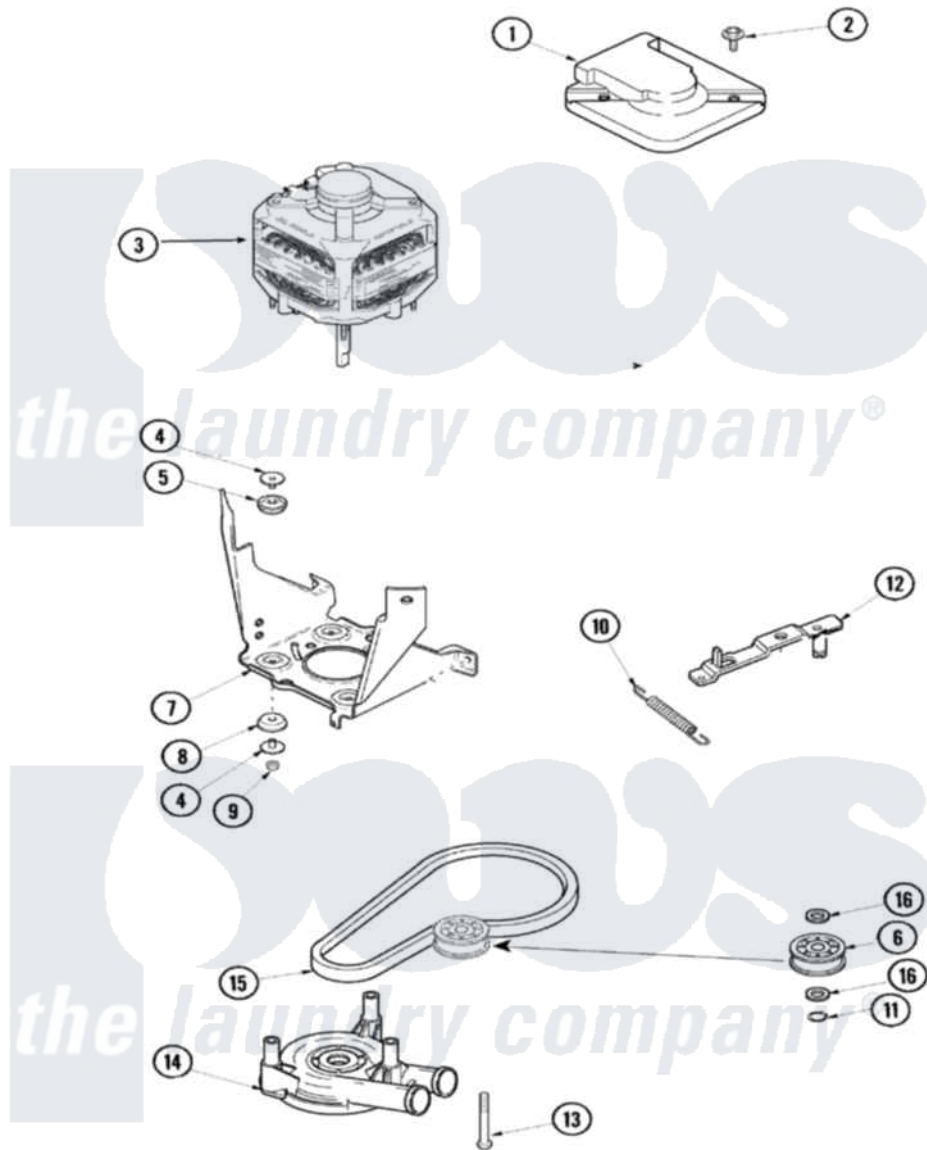

Maytag SAV4710AWW 04 - MOTOR, PUMP AND IDLER ASSEMBLY

Maytag [Residential Maytag SAV4710AWW Washer Parts](#) Parts Diagram 04 - MOTOR, PUMP AND IDLER ASSEMBLY

[Click on the part number to view part](#)

Item	Original Part Number	Replaced By	Status	Part Description
1	40112301			Shield, Motor
2	40046701	4312464		Screw
3	27001055	27001215		Motor W/Pulley
4	40053701			Post, Isolator
5	40053801			Mount, Motor Upper
6	40038901			Screw, 1/4-20
"	40045001			Idler Pulley Assembly
"	27001225			Nut, Jam Mid Lock 1/4-20
7	40015502		Not Available	BRACKET, MOTOR MOUNT
8	40054301			Mount, Motor Lower
9	40095101	Y707702		Locknut
10	40061401			Spring, Idler Lever
11	23748			Ring, Retaining
12	27001028			Idler Lever Assembly
13	40063701			Screw, 10-16 x 1.75
14	27001024	285655		Clamp, Hose

"	27001036	27001233	Pump
15	27001006		Belt, Spin And Agitator
16	52549		Washer, 501 ID X3/4 Odx