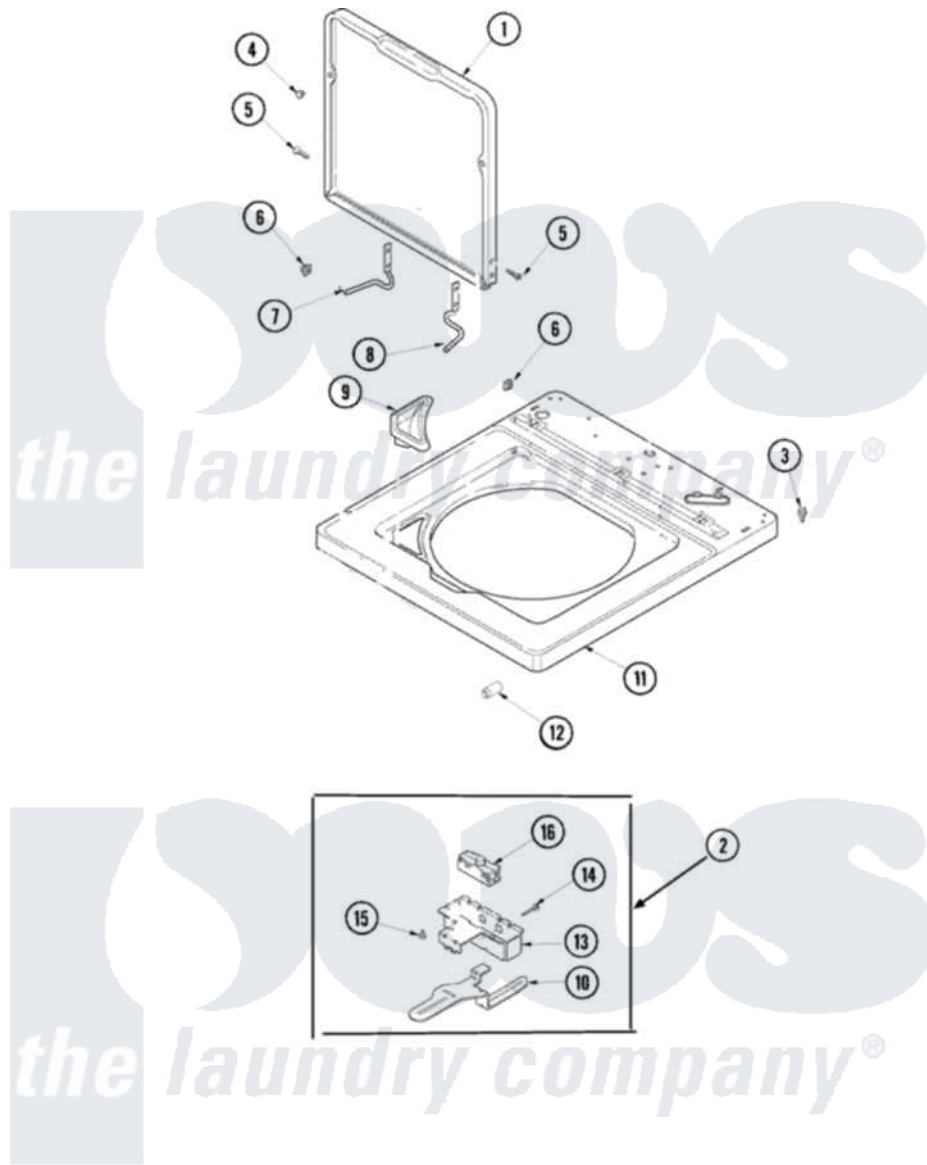

# Maytag SAV4710AWW 06 - TOP AND DOOR SWITCH

Maytag [Residential Maytag SAV4710AWW Washer Parts](#) Parts Diagram 06 - TOP AND DOOR SWITCH  
 Click on the part number to view part

Item	Original Part Number	Replaced By	Status	Part Description
1	27001116		Not Available	LID (WHT)
2	40034901	<a href="#">40034901P</a>		Assembly- Lid
3	501086	<a href="#">90767</a>		Screw, 8A X 3/8 HeX Washer Head Tapping
4	<a href="#">40038001</a>			Bumper
5	40039201	<a href="#">W10119828</a>		Screw, Lid Hinge Mounting
6	<a href="#">40008201</a>			Bushing, Hinge
7	<a href="#">40094002</a>			Hinge, Lid Left Stop
8	<a href="#">40094101</a>			Hinge, Lid Right Pass
9	<a href="#">27001117</a>			Dispenser, Bleach
10	<a href="#">40009701</a>			Arm, Lid Switch
11	27001157	<a href="#">27001182</a>		Top
12	<a href="#">40102101</a>			Cap, Hinge
13	<a href="#">40009801</a>			Holder, Lid Switch
14	<a href="#">40040701</a>			Screw, Tapping No.6b-20
15	501086	<a href="#">90767</a>		Screw, 8A X 3/8 HeX Washer Head Tapping