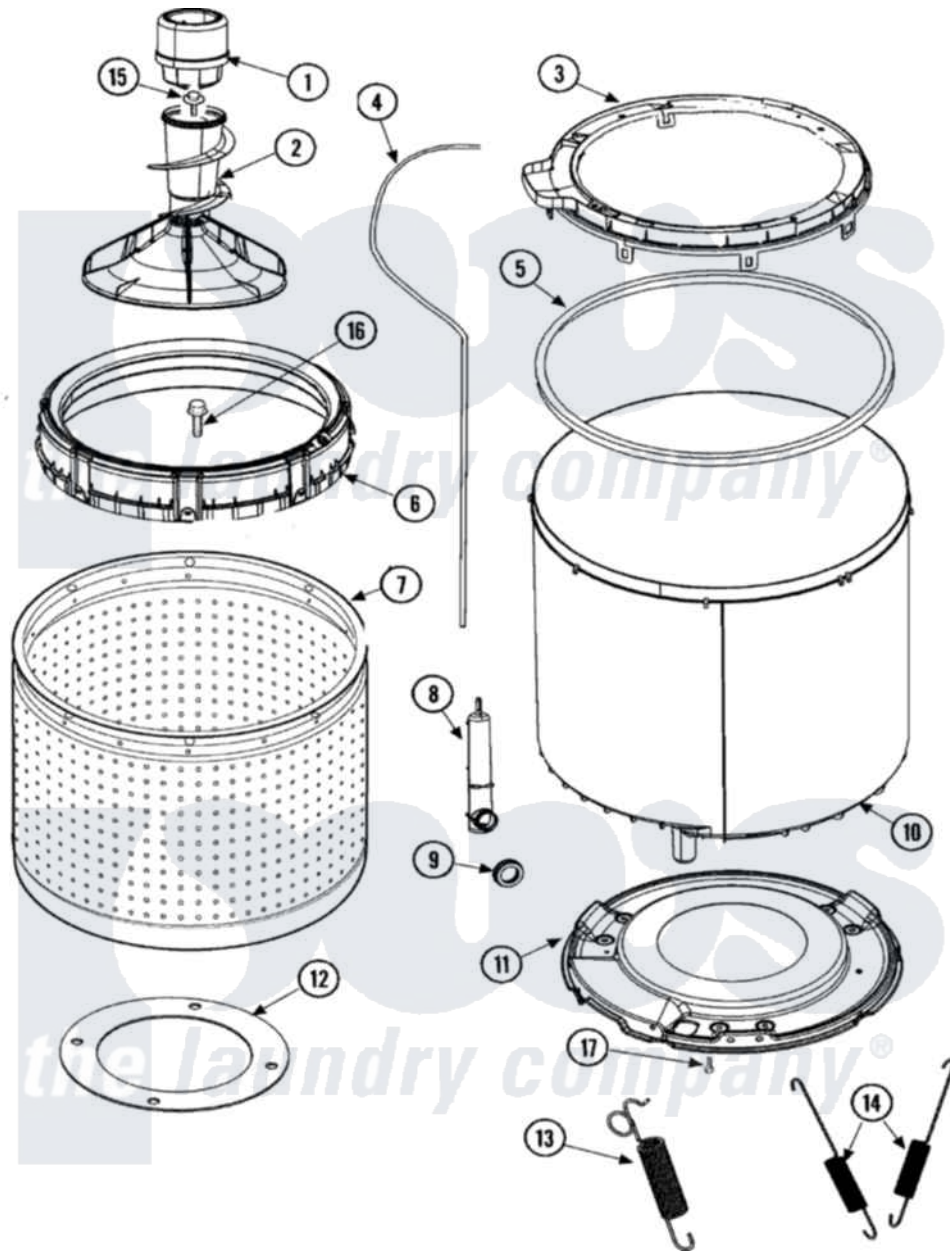

# Maytag SAV4710AWW 08 - TUB, INNER & OUTER (SERIES 12)

Maytag Residential Maytag SAV4710AWW Washer Parts Parts Diagram 08 - TUB, INNER & OUTER (SERIES 12)  
 Click on the part number to view part

Item	Original Part Number	Replaced By	Status	Part Description
1	<a href="#">21001905</a>			Dispenser, Fabric
2	<a href="#">22004042</a>			Agitator/Auger Assembly
3	27001132		Not Available	COVER, OUTER TUB W/GASKET
4	27001194	<a href="#">21001748</a>		Hose, Pressure Switch
5	<a href="#">27001131</a>			Seal, Tub Cover
6	<a href="#">27001149</a>			Balance Ring Assembly
7	27001221		Not Available	TUB, PLASTIC INNER
8	<a href="#">40008501</a>			Assembly, Pressure Bulb
9	<a href="#">40037801</a>			Grommet
10	27001147	<a href="#">27001227</a>		Outer Tub, Plastic
"	<a href="#">27001227</a>			Outer Tub, Plastic
11	<a href="#">40015401</a>			Seal-Head
"	40001102	<a href="#">40001102P</a>		Bottom, Outer Tub
"	<a href="#">40128701</a>			Screw, 5/16-18 X .50
"	<a href="#">27001067</a>			Bottom, Outer Tub
12	<a href="#">27001222</a>			Gasket, Foam

13	<a href="#">Y2201244</a>		Spring, Counterweight
14	<a href="#">Y37001124</a>		Spring, Tall Tub
15	25-8004	<a href="#">W10309247</a>	Screw
16	Y2201470	<a href="#">W1011678Z</a>	Screw
17	<a href="#">40064301</a>		Screw, 1/4-15 x 3/4 Hex