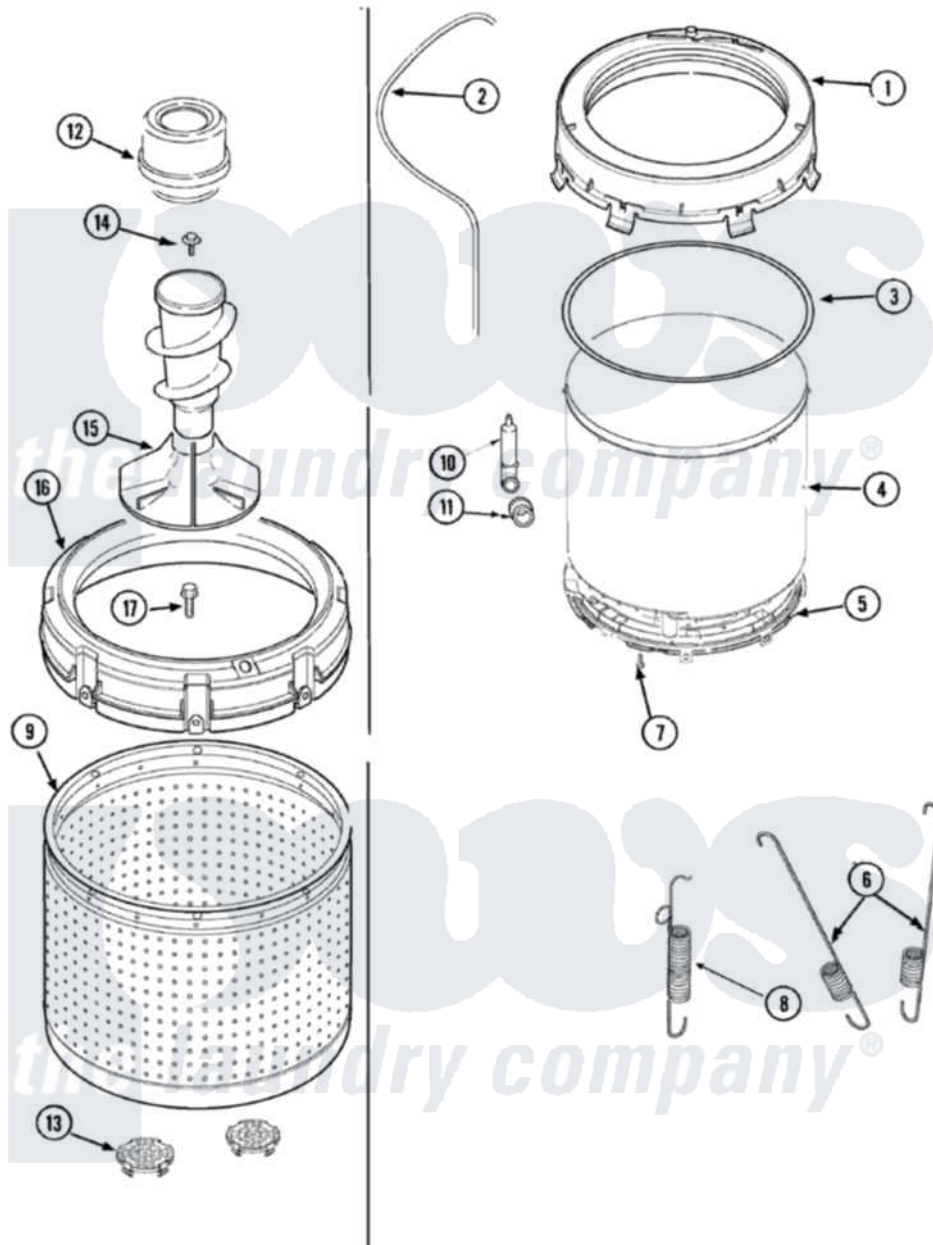

Maytag SAV4710AWW 09 - TUBS

Maytag [Residential Maytag SAV4710AWW Washer Parts](#) Parts Diagram 09 - TUBS
 Click on the part number to view part

Item	Original Part Number	Replaced By	Status	Part Description
1	27001132		Not Available	COVER, OUTER TUB W/GASKET
2	27001194	21001748		Hose, Pressure Switch
3	27001131			Seal, Tub Cover
4	27001147	27001227		Outer Tub, Plastic
5	27001067			Bottom, Outer Tub
6	27001026	Y37001124		Spring, Tall Tub
7	40064301			Screw, 1/4-15 x 3/4 Hex
8	Y2201244			Spring, Counterweight
9	27001150		Not Available	TUB, PLASTIC INNER
10	40008501			Assembly, Pressure Bulb
11	40037801			Grommet
12	21001905			Dispenser, Fabric
13	27001148			Filter, Lint
14	25-8004	W10309247		Screw
15	22004042			Agitator/Auger Assembly
16	27001149			Balance Ring Assembly