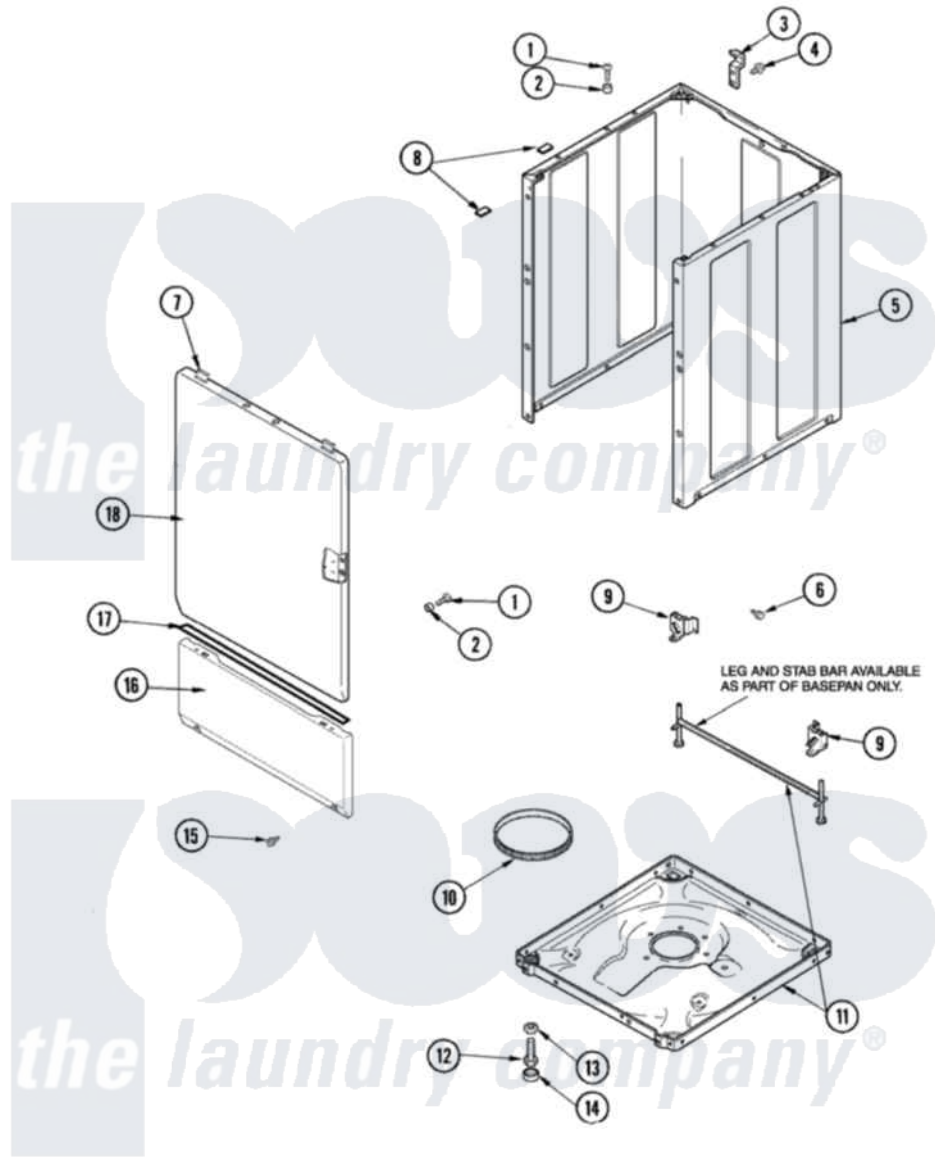

Maytag SAV505DAWQ 01 - CABINET & BASE

Maytag [Residential Maytag SAV505DAWQ Washer Parts](#) Parts Diagram 01 - CABINET & BASE
 Click on the part number to view part

Item	Original Part Number	Replaced By	Status	Part Description
1	32671	Y014874		Screw, Idler Arm And Sleeve
2	505187			Locator, Panel
3	500003			Hinge, Top
4	40064801	3390631		Screw, 10-16 X 3/8
5	40076402CP			Cabinet, Dryer And Washer
6	40038201	27001200		Screw
7	40034202			Clip, Spring
"	501086	90767		Screw, 8A X 3/8 HeX Washer Head Tapping
"	56080	22001650		Fastener, Spring
8	Y56128			Pad, Bumper
9	40031501			Bracket, Self Leveling
10	40037401			Ring, Friction
11	40031201P	27001226		Base Lev
12	40039001	22003428		Leg, Adjustable
13	40038101			Nut, Leg
14	40016001			Foot, Rubber

15	40034101	Screw, No.12bx1/2
16	40045301CP	Panel, Access
17	40083101	Tape, Foam
18	40035401CP	Panel, Front