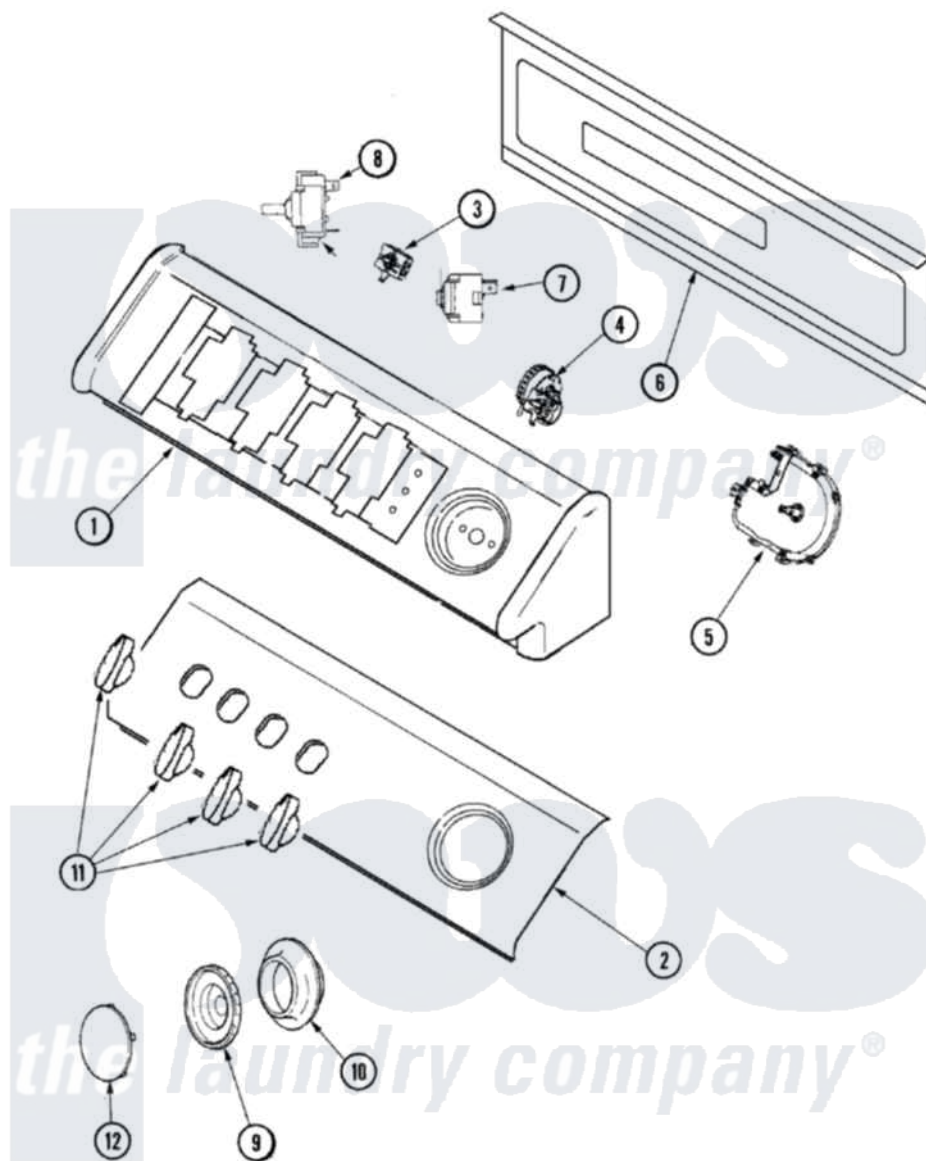

Maytag SAV505DAWQ 02 - CONTROL PANEL

Maytag Residential Maytag SAV505DAWQ Washer Parts Parts Diagram 02 - CONTROL PANEL
 Click on the part number to view part

Item	Original Part Number	Replaced By	Status	Part Description
1	37001115			Console
"	40014401			Board, Atc Control
2	27001079			Facia
"	27001050			Facia Ground Wire Assembly
3	27001074			Temperature Switch - 6 Pos
4	27001047			Switch, Pressure
5	33001855	33002917		Screw, No.10-16
"	27001060			Timer
6	27001051			Back Panel, Hood/Console
7	22001794			Switch, Rotary
8	22002578			Switch, Speed
9	22002996	22003952		Knob, Timer
10	22002997			Pin, Locking
"	22003005	27001191		Skirt, Timer Knob
11	22002589			Knob, Selector
12	33002347			Timer Knob Insert/Cap