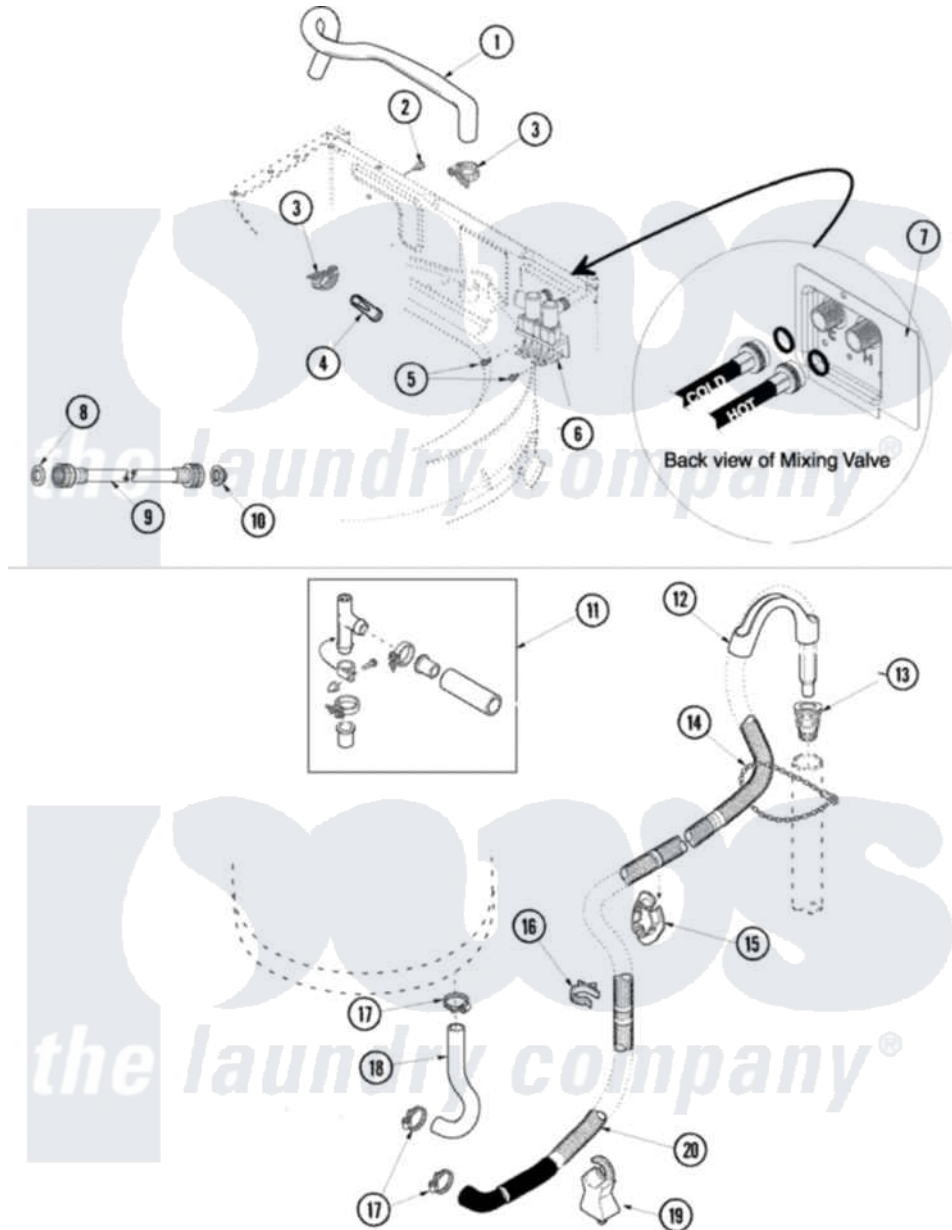

# Maytag SAV505DAWQ 03 - MIXING VALVE AND HOSES

Maytag [Residential Maytag SAV505DAWQ Washer Parts](#) Parts Diagram 03 - MIXING VALVE AND HOSES  
 Click on the part number to view part

Item	Original Part Number	Replaced By	Status	Part Description
1	40098901	<a href="#">27001184</a>		Hose, Mixing Valve To Tub
2	503661	<a href="#">27001200</a>		Screw
3	36801	<a href="#">596669</a>		Clamp, Manifold
4	34500	<a href="#">22001900</a>		Preventer, Back Flow
5	501086	<a href="#">90767</a>		Screw, 8A X 3/8 HeX Washer Head Tapping
6	27001062		Not Available	TWISTED PAIR ASSY (WIRE)
"	<a href="#">40107001</a>			Valve, Mixing-E2
7	<a href="#">40098801</a>			Plate, Mixing Value
8	20290	<a href="#">Y013783</a>		Washer, Inlet Hose
9	35-0874	<a href="#">76313</a>		Hosefill
"	33-7891	<a href="#">89503</a>		Hose-Inlet
10	28605	<a href="#">22002960</a>		Strainer, Washer Inlet
11	562P3	<a href="#">76660</a>		Break-Sphn
12	33615	<a href="#">22003814</a>		Retainer, Drain Hose
13	<a href="#">40008101</a>			Adapter, Standpipe
14	33489	<a href="#">8539404</a>		Tie-Wire

15	<a href="#">40058501</a>	Relief, Strain Drain
16	<a href="#">36014</a>	Clip, Retainer-Hose
17	36801	<a href="#">596669</a> Clamp, Manifold
18	<a href="#">40094201</a>	Hose, Tub To Pump
19	<a href="#">40044901</a>	Stand, Hose
20	<a href="#">40053901</a>	Hose, Drain