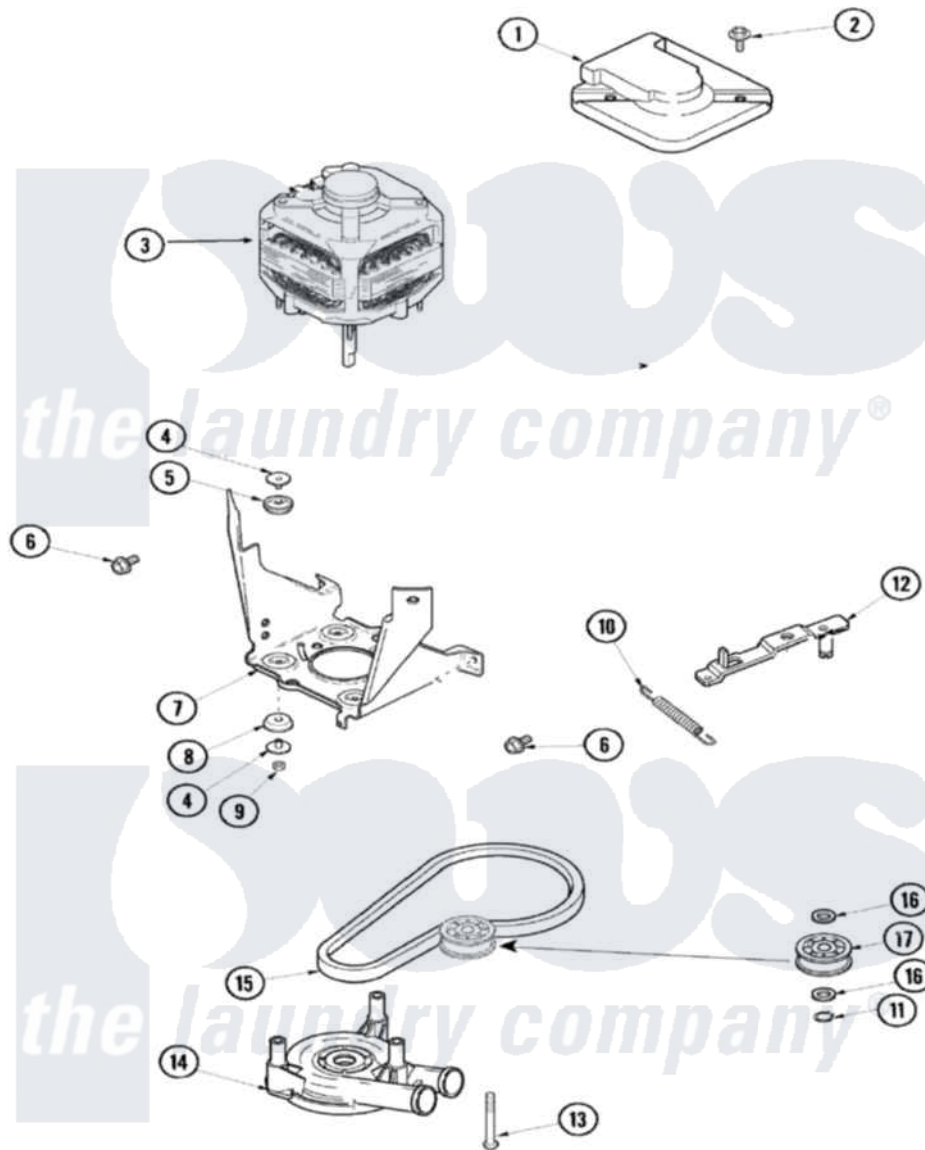

Maytag SAV505DAWQ 04 - MOTOR, PUMP AND IDLER ASSEMBLY

Maytag [Residential Maytag SAV505DAWQ Washer Parts](#) Parts Diagram 04 - MOTOR, PUMP AND IDLER ASSEMBLY

[Click on the part number to view part](#)

Item	Original Part Number	Replaced By	Status	Part Description
1	40112301			Shield, Motor
2	40046701	4312464		Screw
3	27001055	27001215		Motor W/Pulley
4	40053701			Post, Isolator
5	40053801			Mount, Motor Upper
6	40105601	40128701		Screw, 5/16-18 X .50
7	40015502		Not Available	BRACKET, MOTOR MOUNT
8	40054301			Mount, Motor Lower
9	40095101	Y707702		Locknut
10	40061401			Spring, Idler Lever
11	23748			Ring, Retaining
12	27001028			Idler Lever Assembly
13	40063701			Screw, 10-16 x 1.75
14	27001024	285655		Clamp, Hose
"	40040301	27001233		Pump
15	27001006			Belt, Spin And Agitator

16	52549	Washer, 501 ID X3/4 Odx
17	27001225	Nut, Jam Mid Lock 1/4-20
"	40045001	Idler Pulley Assembly
"	40038901	Screw, 1/4-20