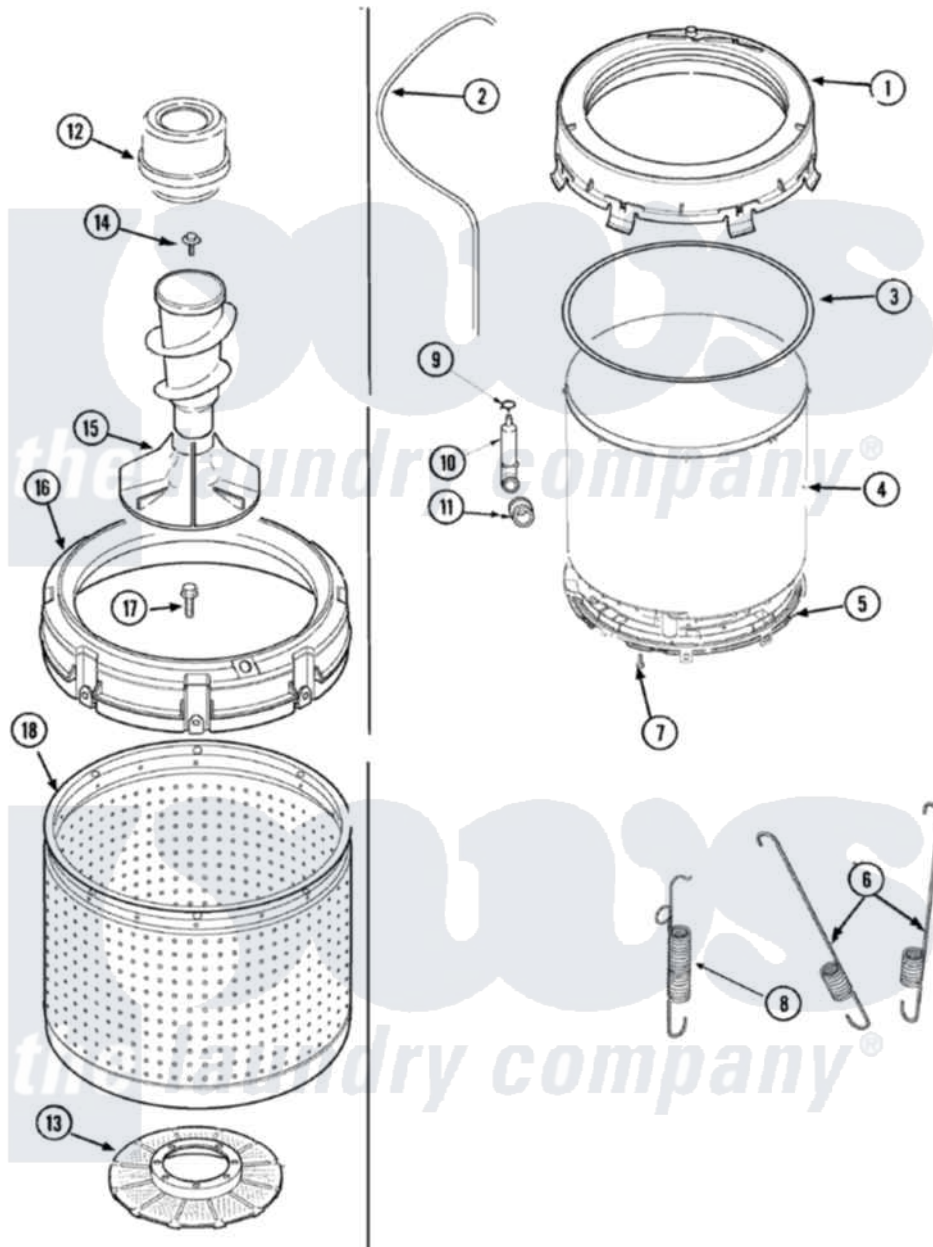

# Maytag SAV505DAWQ 08 - TUB (INNER & OUTER)

Maytag Residential Maytag SAV505DAWQ Washer Parts Parts Diagram 08 - TUB (INNER & OUTER)  
 Click on the part number to view part

Item	Original Part Number	Replaced By	Status	Part Description
1	27001053		Not Available	TUB COVER ASSY W' GASKET
2	40065001	<a href="#">21001748</a>		Hose, Pressure Switch
3	<a href="#">40076601</a>			Gasket, Tub Cover
4	<a href="#">40111001P</a>			Tub, Plastic Outer
5	<a href="#">27001067</a>			Bottom, Outer Tub
6	27001026	<a href="#">Y37001124</a>		Spring, Tall Tub
7	<a href="#">40064301</a>			Screw, 1/4-15 x 3/4 Hex
8	<a href="#">27001025</a>			Spring, Counterweight
9	27001024	<a href="#">285655</a>		Clamp, Hose
10	<a href="#">40008501</a>			Assembly, Pressure Bulb
11	<a href="#">40037801</a>			Grommet
12	<a href="#">21001905</a>			Dispenser, Fabric
13	<a href="#">40008001</a>			Filter, Lint
14	<a href="#">40065102</a>			Screw, Shoulder 1/4
15	<a href="#">22004042</a>			Agitator/Auger Assembly
16	<a href="#">27001052</a>			Balance Ring