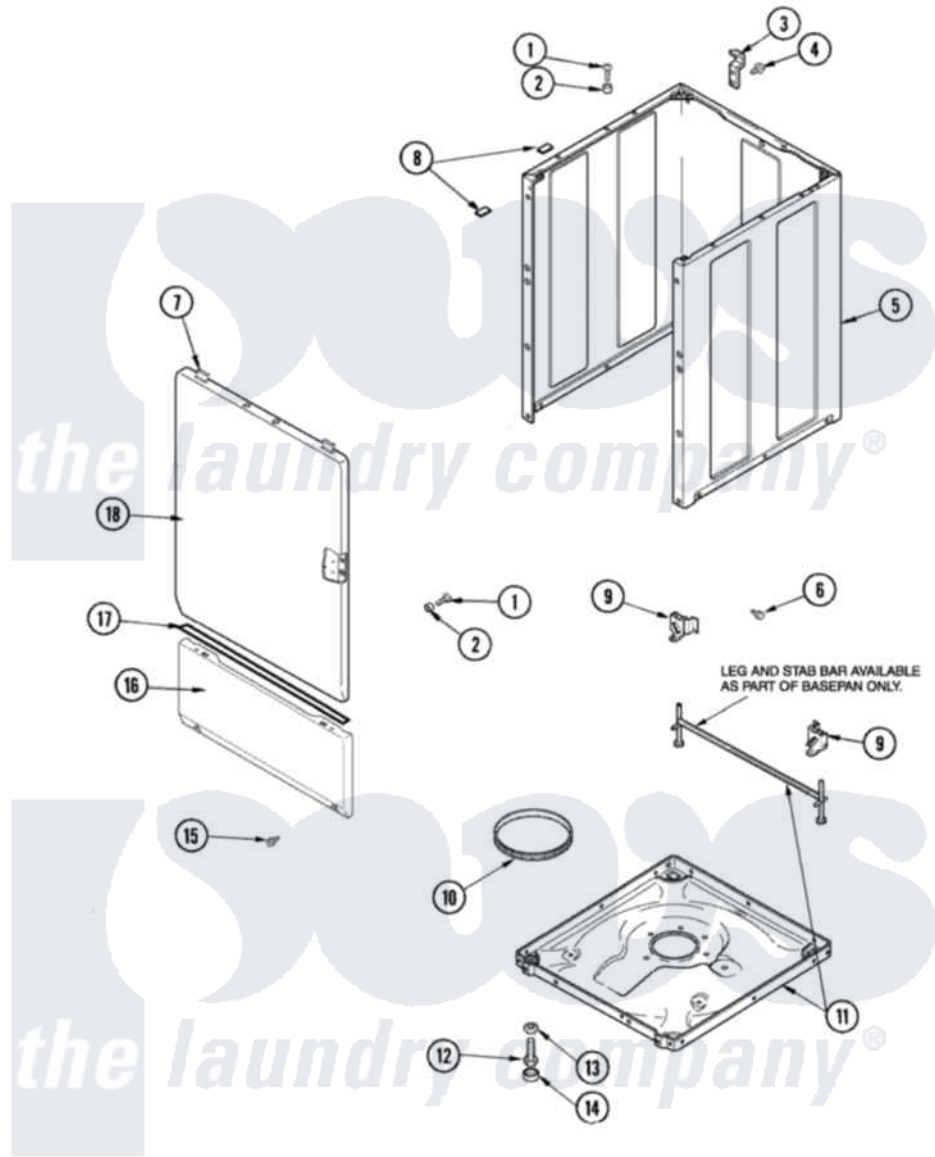

Maytag SAV505DAWW 01 - CABINET & BASE

Maytag [Residential Maytag SAV505DAWW Washer Parts](#) Parts Diagram 01 - CABINET & BASE
 Click on the part number to view part

Item	Original Part Number	Replaced By	Status	Part Description
1	32671	Y014874		Screw, Idler Arm And Sleeve
2	505187			Locator, Panel
3	500003			Hinge, Top
4	40064801	3390631		Screw, 10-16 X 3/8
5	40076402WP	37001284		Cabinet As Pack
6	40038201	27001200		Screw
7	40034202			Clip, Spring
"	501086	90767		Screw, 8A X 3/8 HeX Washer Head Tapping
"	56080	22001650		Fastener, Spring
8	Y56128			Pad, Bumper
9	40031501			Bracket, Self Leveling
10	40037401			Ring, Friction
11	40031201P	27001226		Base Lev
12	40039001	22003428		Leg, Adjustable
13	40038101			Nut, Leg
14	40016001			Foot, Rubber

15	40034101	Screw, No.12bx1/2
16	40045301WP	Panel, Access
17	40083101	Tape, Foam
18	40035401WP	Panel, Front